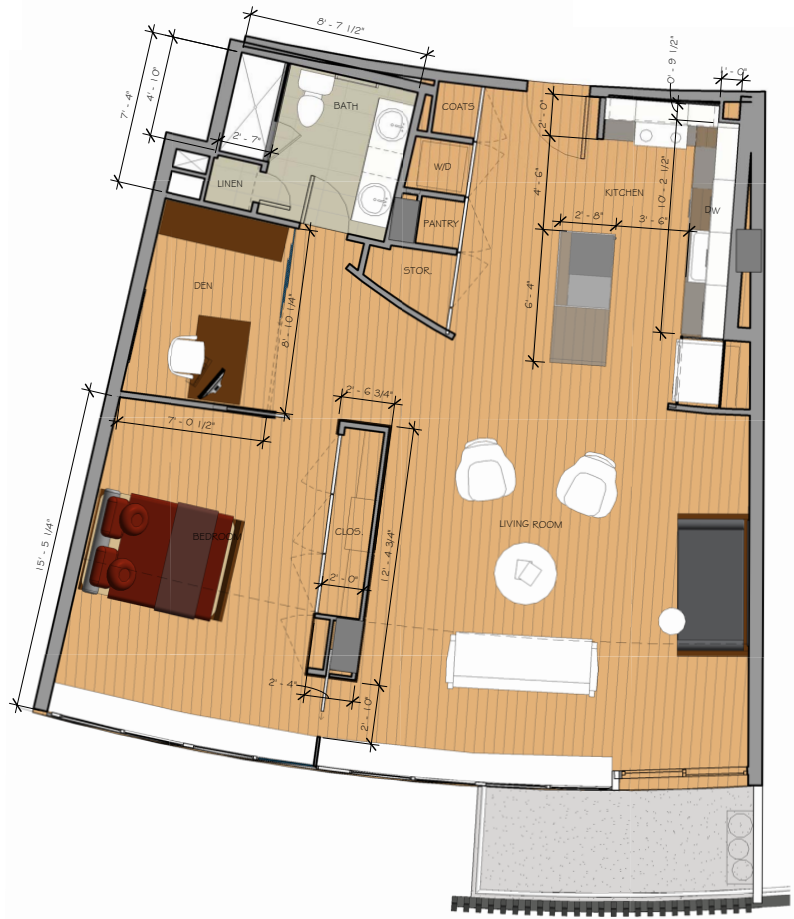

1012-S WATERGATE EAST

985 Square Feet

TIER 12-S

* Floor plan is approximate