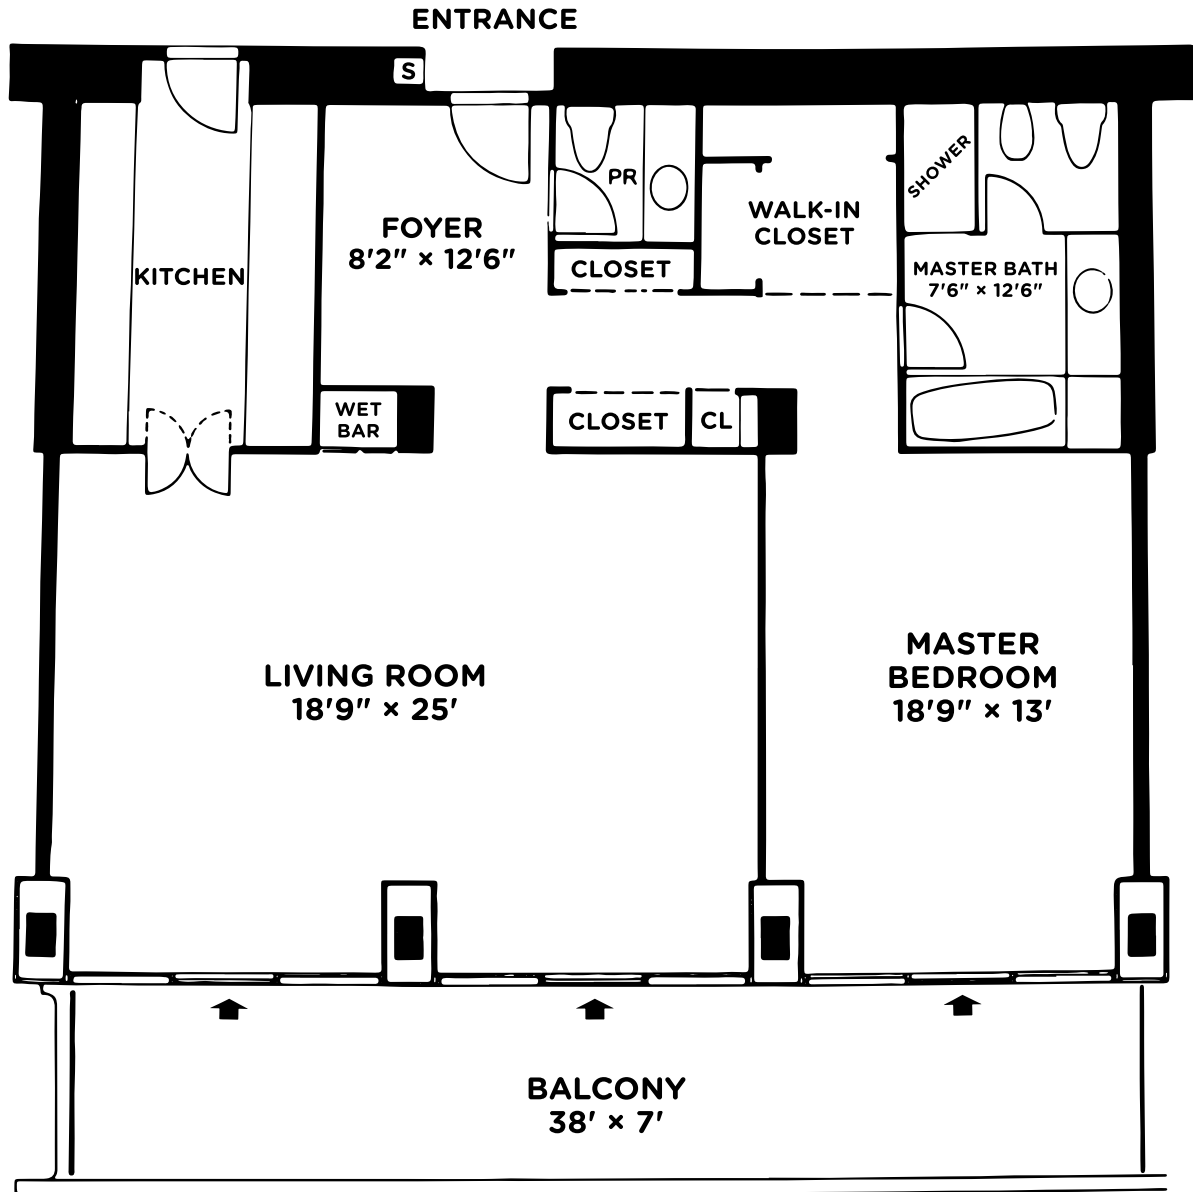

303 WATERGATE WEST

1,290 SQUARE FOOT INTERIOR
FLOOR PLAN IS APPROXIMATE

W
WINSTON REAL ESTATE

Over 50 Years of Real Estate Experience

CALL GIGI WINSTON BROKER, GRI®
(202) 333-4167
winstonre.com