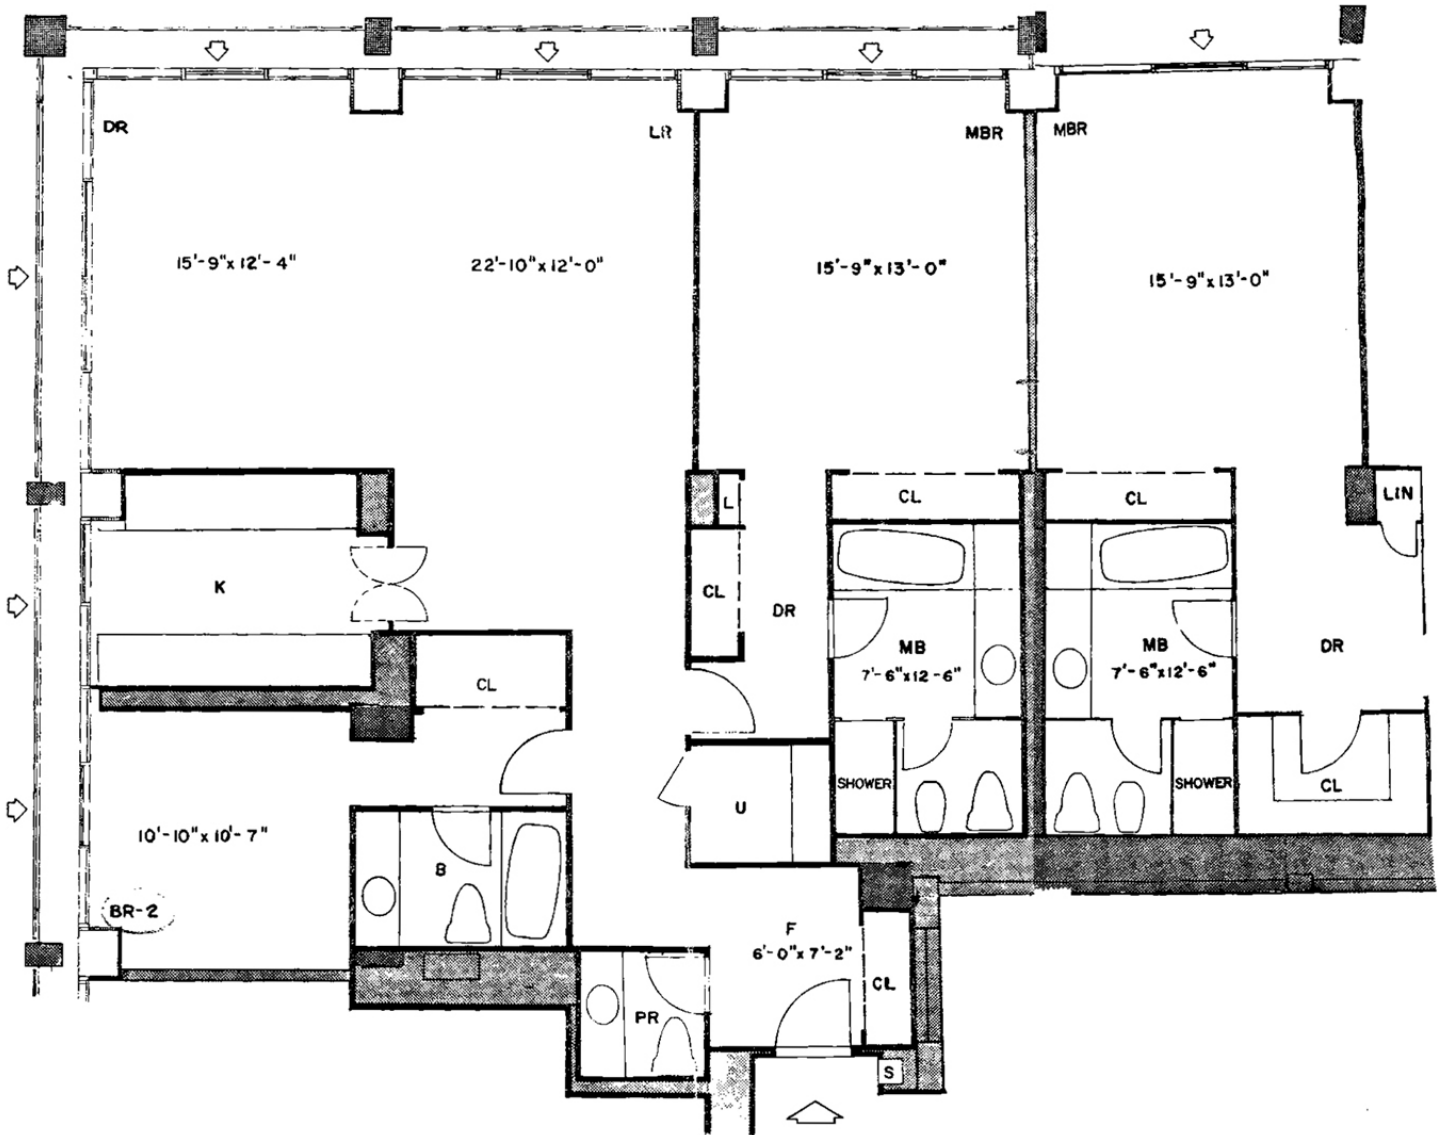

911 WATERGATE WEST

1,750 SQUARE FEET

FLOOR PLAN IS APPROXIMATE

Over 50 Years of Real Estate Experience

CALL GIGI WINSTON BROKER, GRI®

(202) 333-4167

winstonre.com