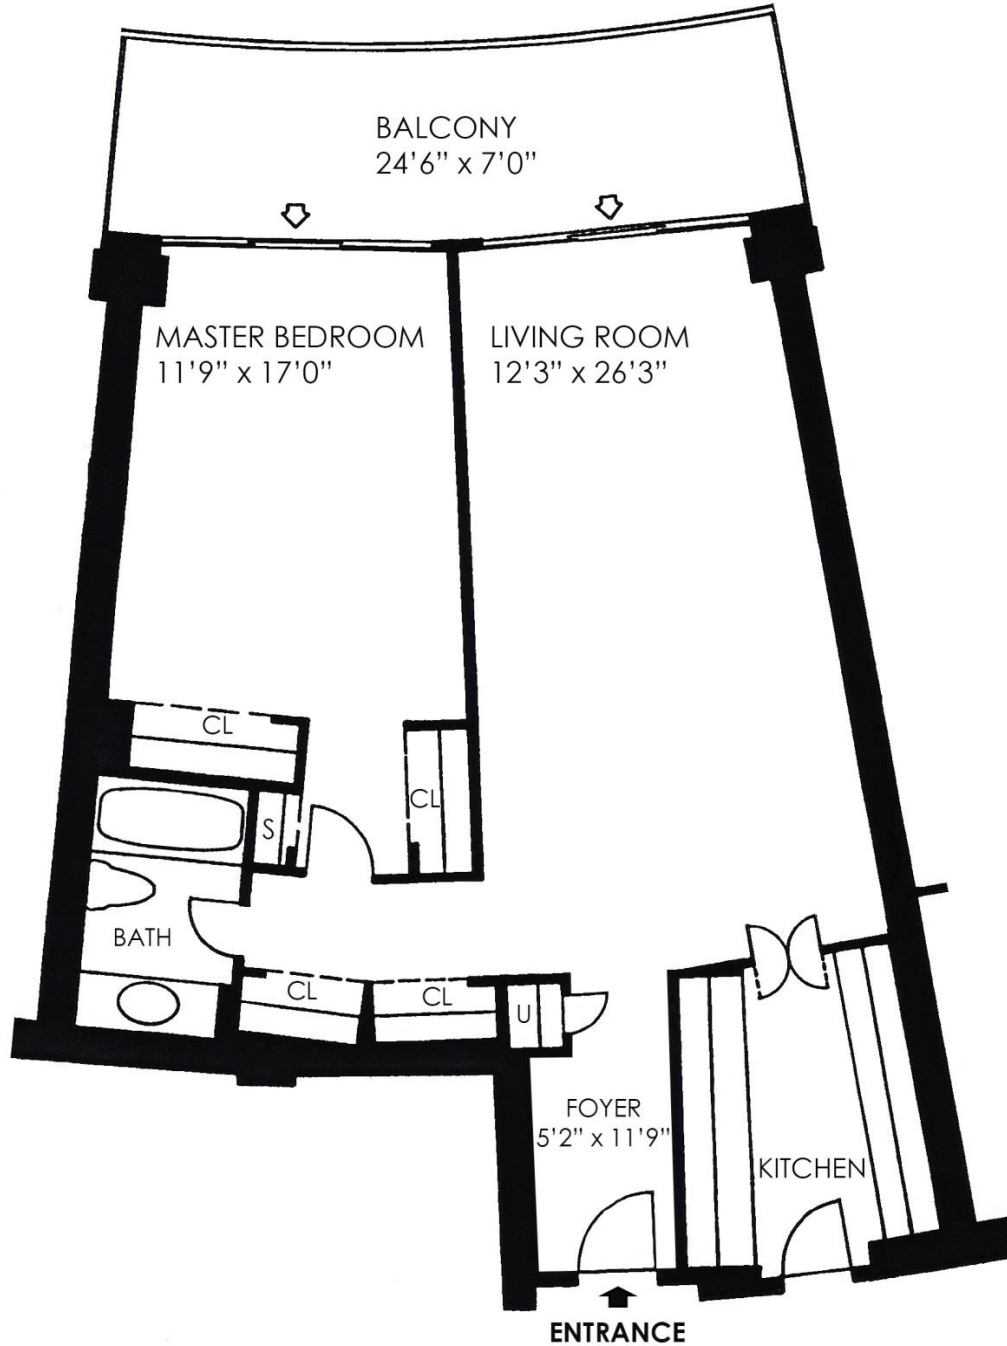

Call GIGI WINSTON - Broker, GRI®
(202) 333-4167 | winstonre.com

1220 WATERGATE SOUTH

700 New Hampshire Avenue NW, Washington DC 20037

(FLOOR PLAN IS APPROXIMATE)