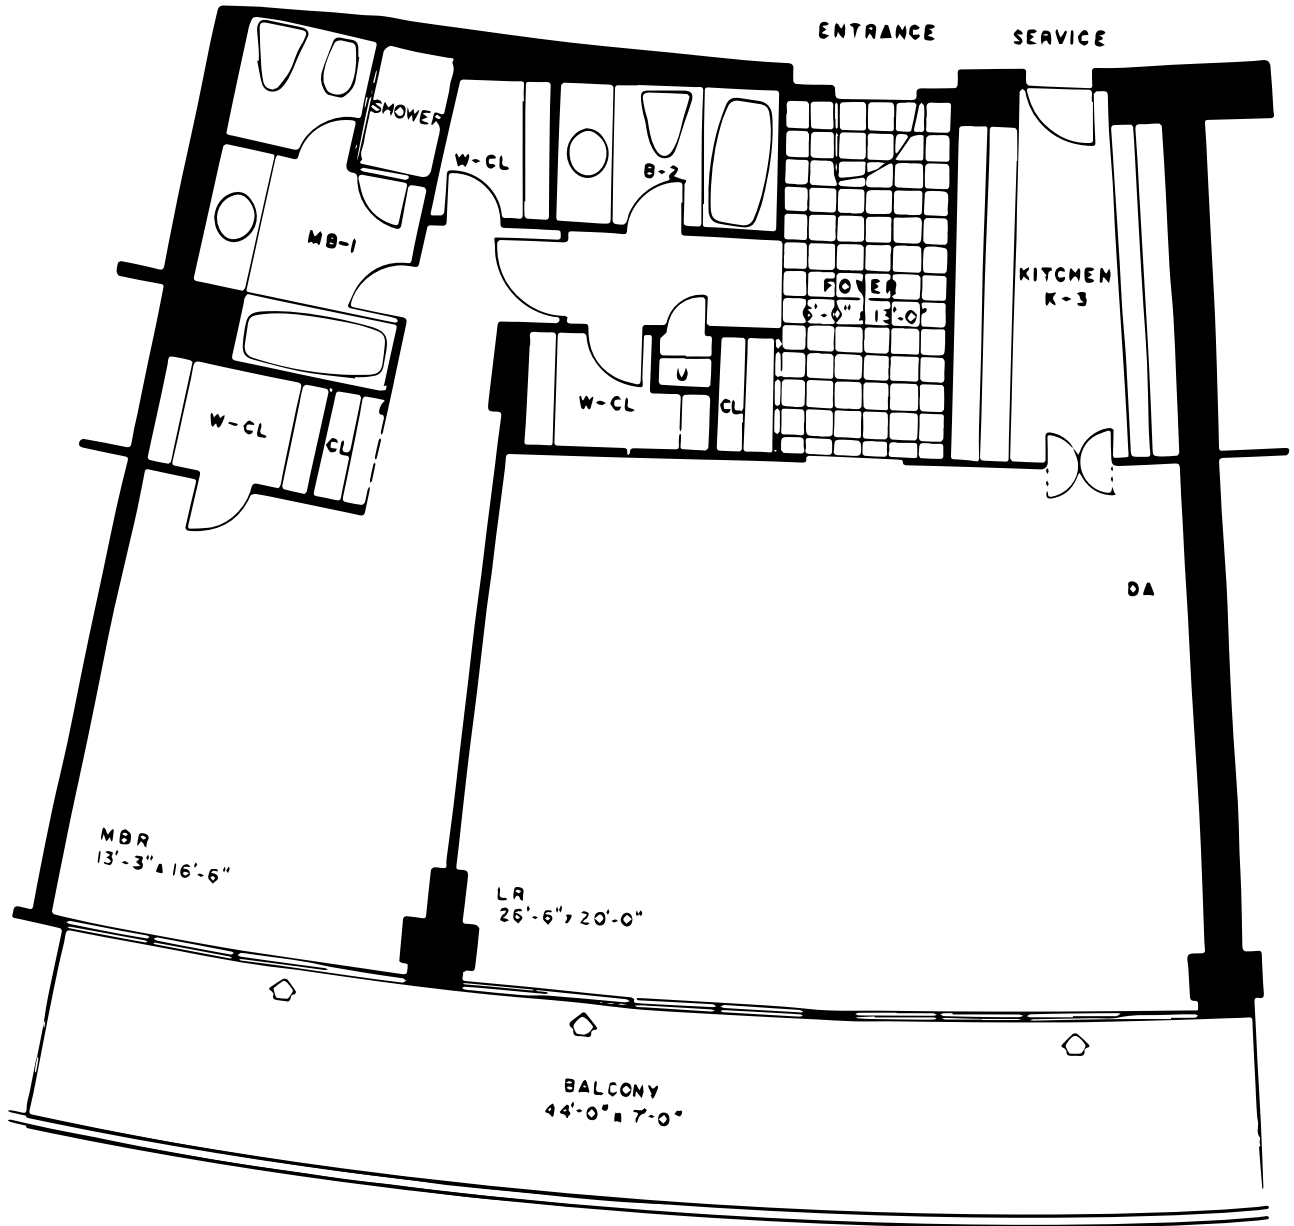

# 1409 WATERGATE SOUTH

1,333 SQUARE FEET  
FLOOR PLAN IS APPROXIMATE

*Over 50 Years of Real Estate Experience*

CALL GIGI WINSTON BROKER, GRI®  
(202) 333-4167  
winstonre.com