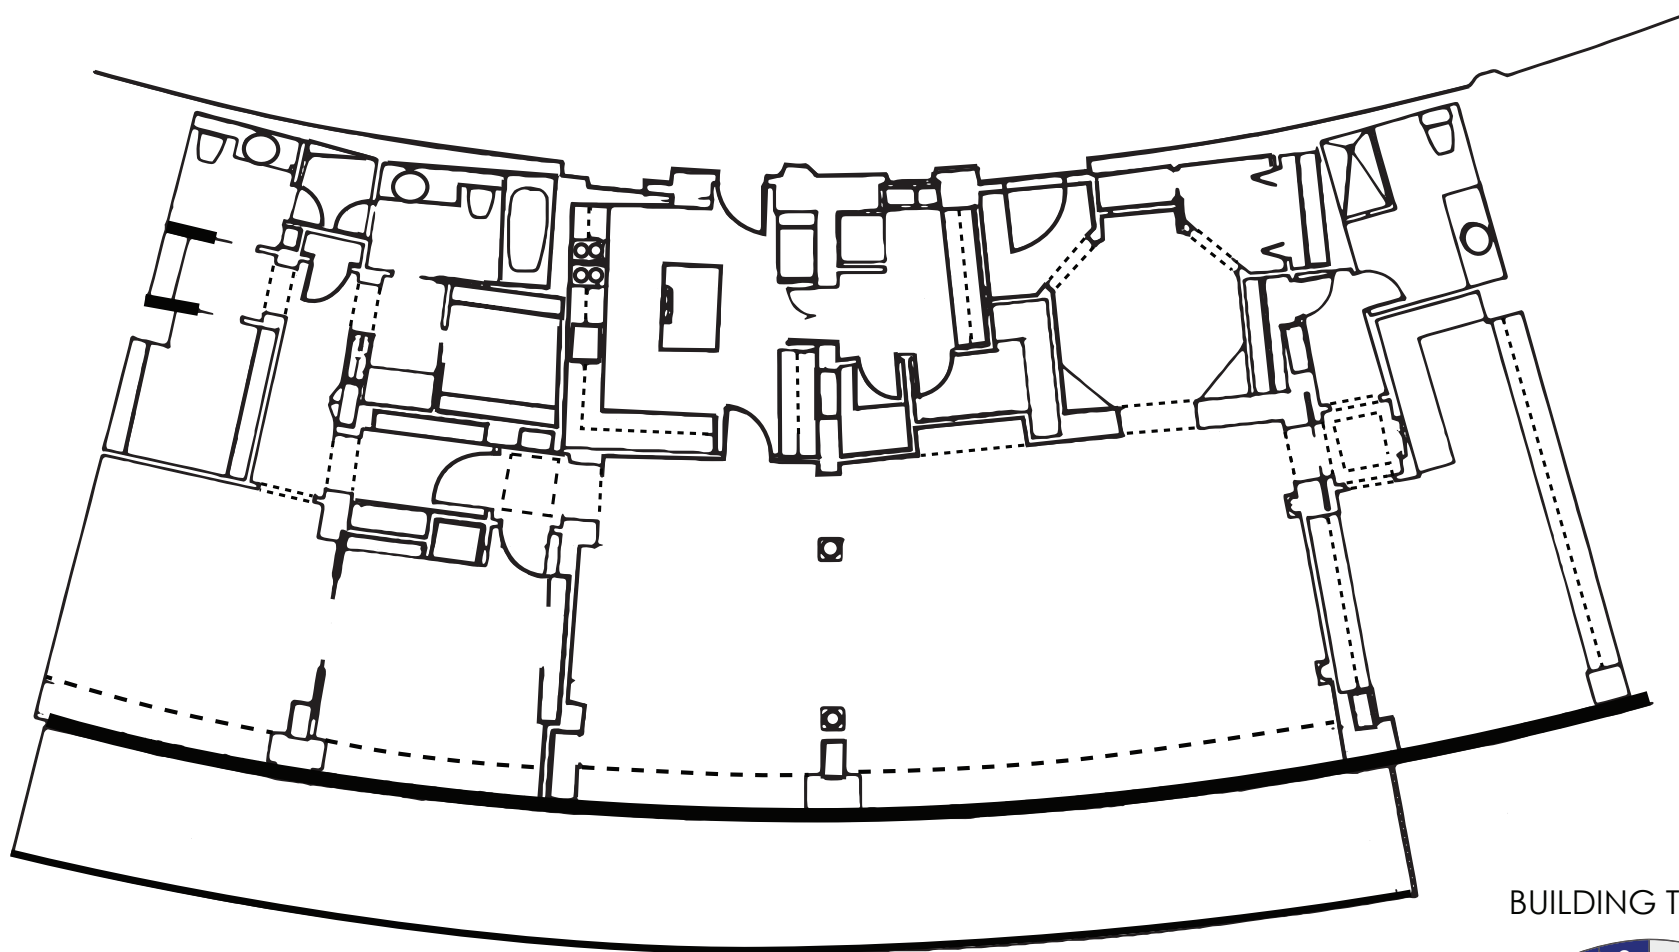

# 1208/1209

## WATERGATE SOUTH

2,676 Square Feet

BUILDING TIER #8&9

*\* Floor plan is approximate*