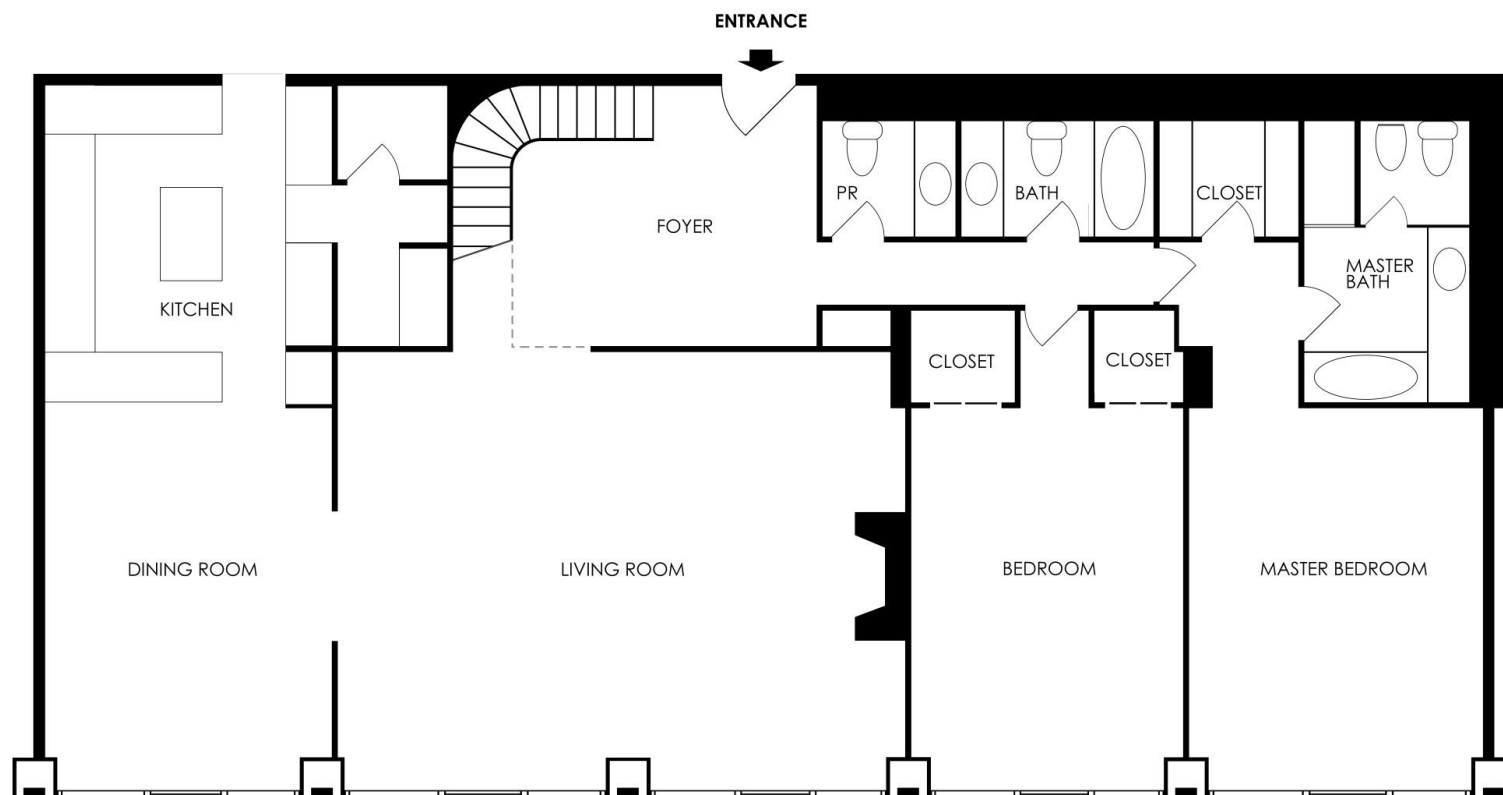

Call GIGI WINSTON - Broker, GRI®
(202) 333-4167 | winstonre.com

PH1508 WATERGATE WEST (2BR OPTION)

2700 Virginia Avenue NW, Washington DC 20037

(FLOOR PLAN IS APPROXIMATE)