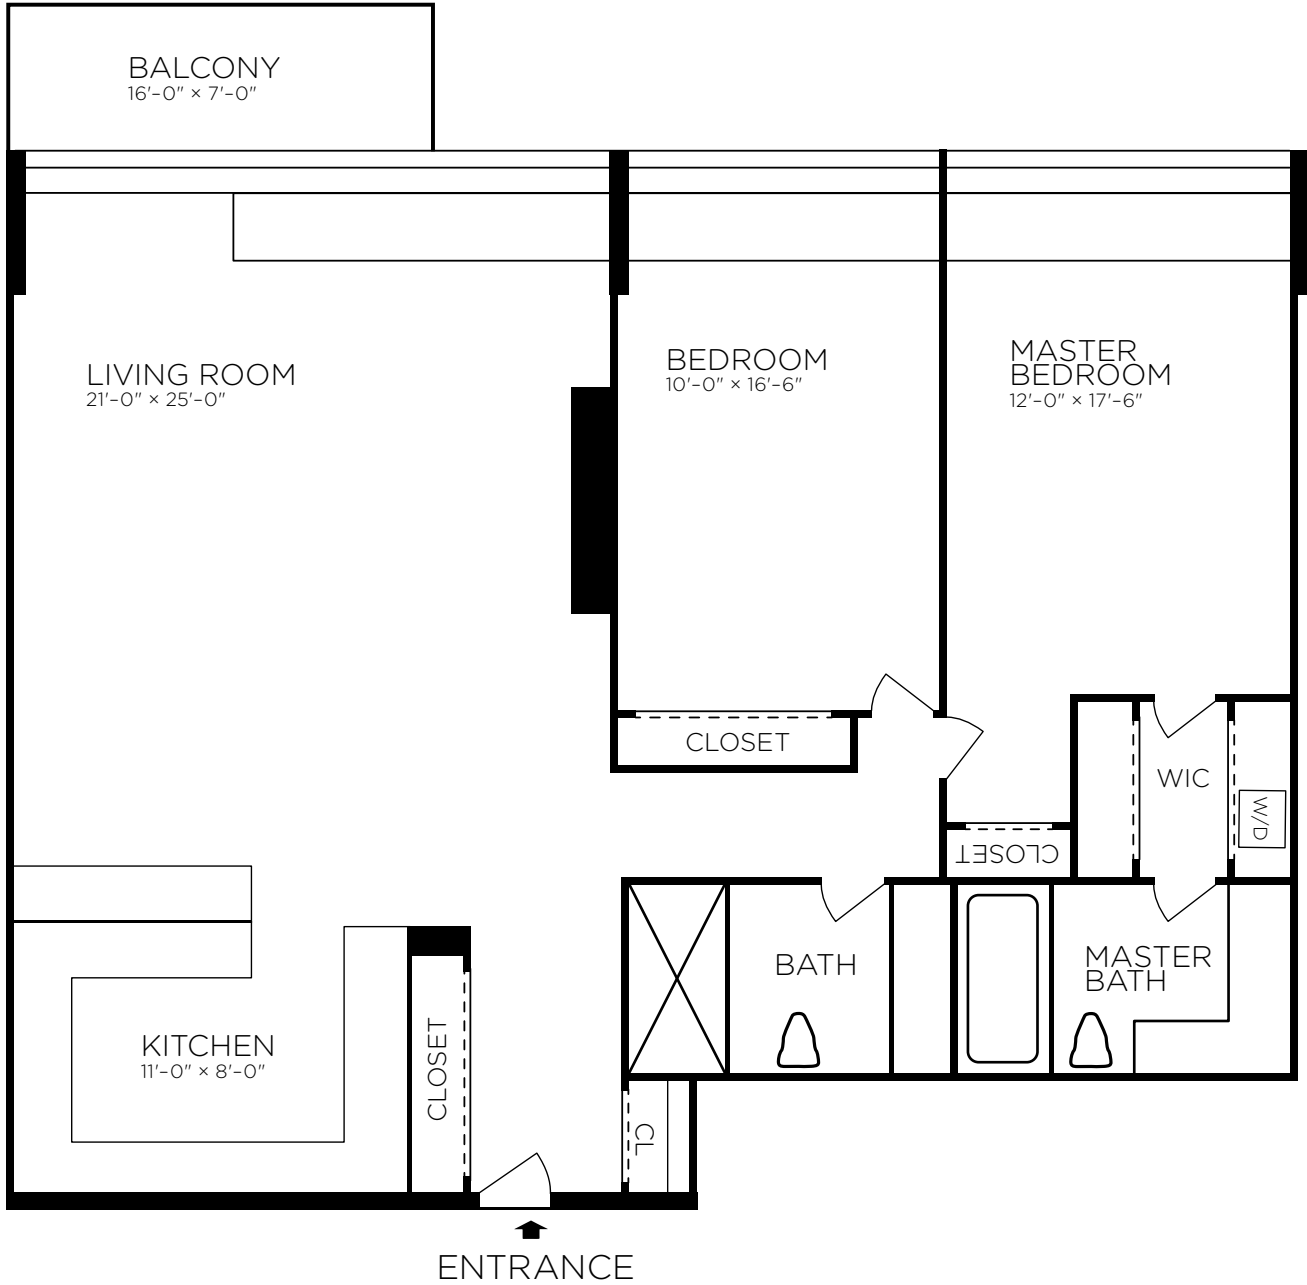

610-S WATERGATE EAST

1,230 SQUARE FEET
FLOOR PLAN IS APPROXIMATE

Over 50 Years of Real Estate Experience

CALL GIGI WINSTON BROKER, GRI®
(202) 333-4167
winston.com