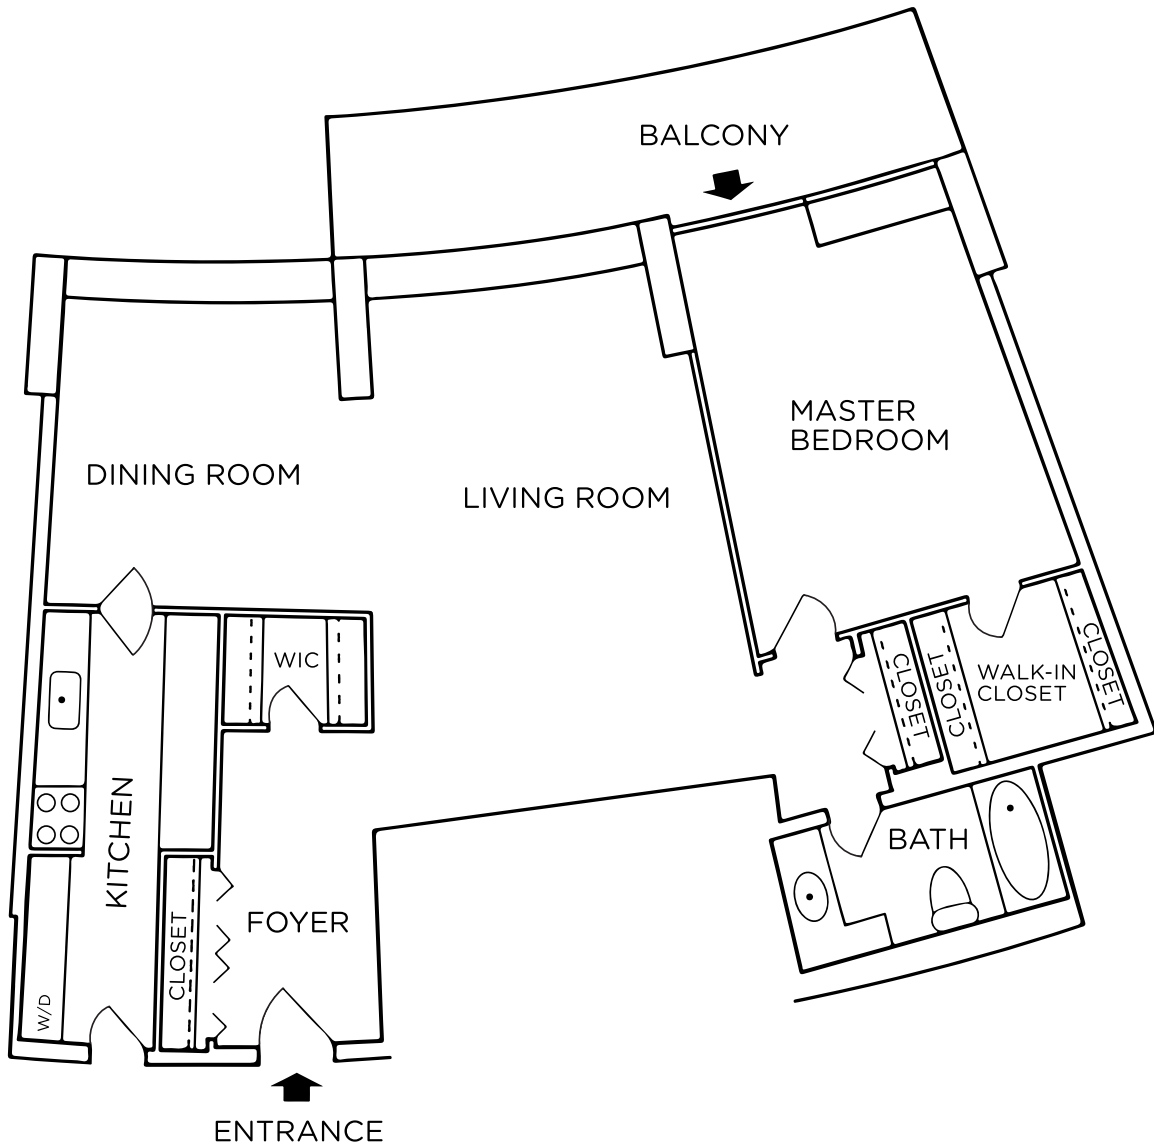

1017-S WATERGATE EAST

1,194 SQUARE FEET

FLOOR PLAN IS APPROXIMATE.

Over 50 Years of Real Estate Experience

CALL GIGI WINSTON BROKER, GRI®
(202) 333-4167
winstonre.com

#1 ON-SITE WATERGATE SPECIALISTS!