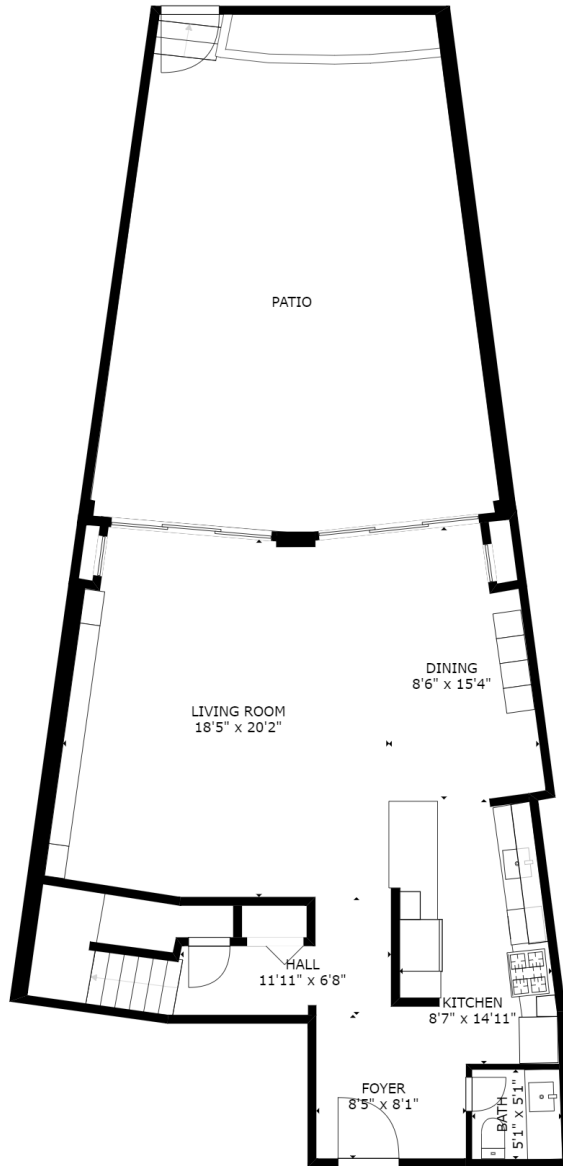

120 WATERGATE SOUTH

2,294 SQUARE FEET
FLOOR PLAN IS APPROXIMATE

FLOOR 1

FLOOR 2

Over 50 Years of Real Estate Experience

CALL GIGI WINSTON BROKER, GRI®
(202) 333-4167
winstonre.com