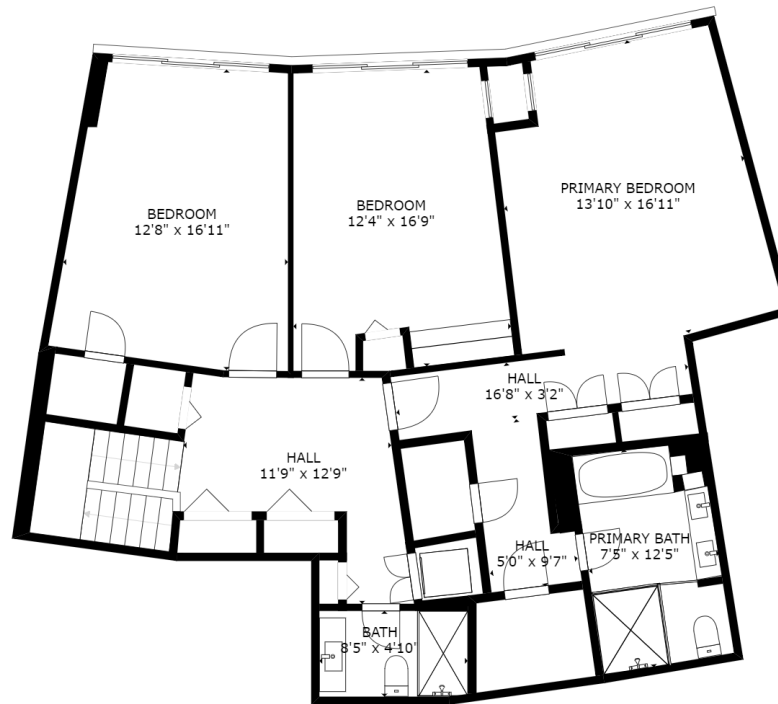

120 WATERGATE SOUTH

2,294 SQUARE FEET
FLOOR PLAN IS APPROXIMATE

FLOOR 1

FLOOR 2

Over 50 Years of Real Estate Experience

CALL GIGI WINSTON BROKER, GRI®
(202) 333-4167
winstonre.com