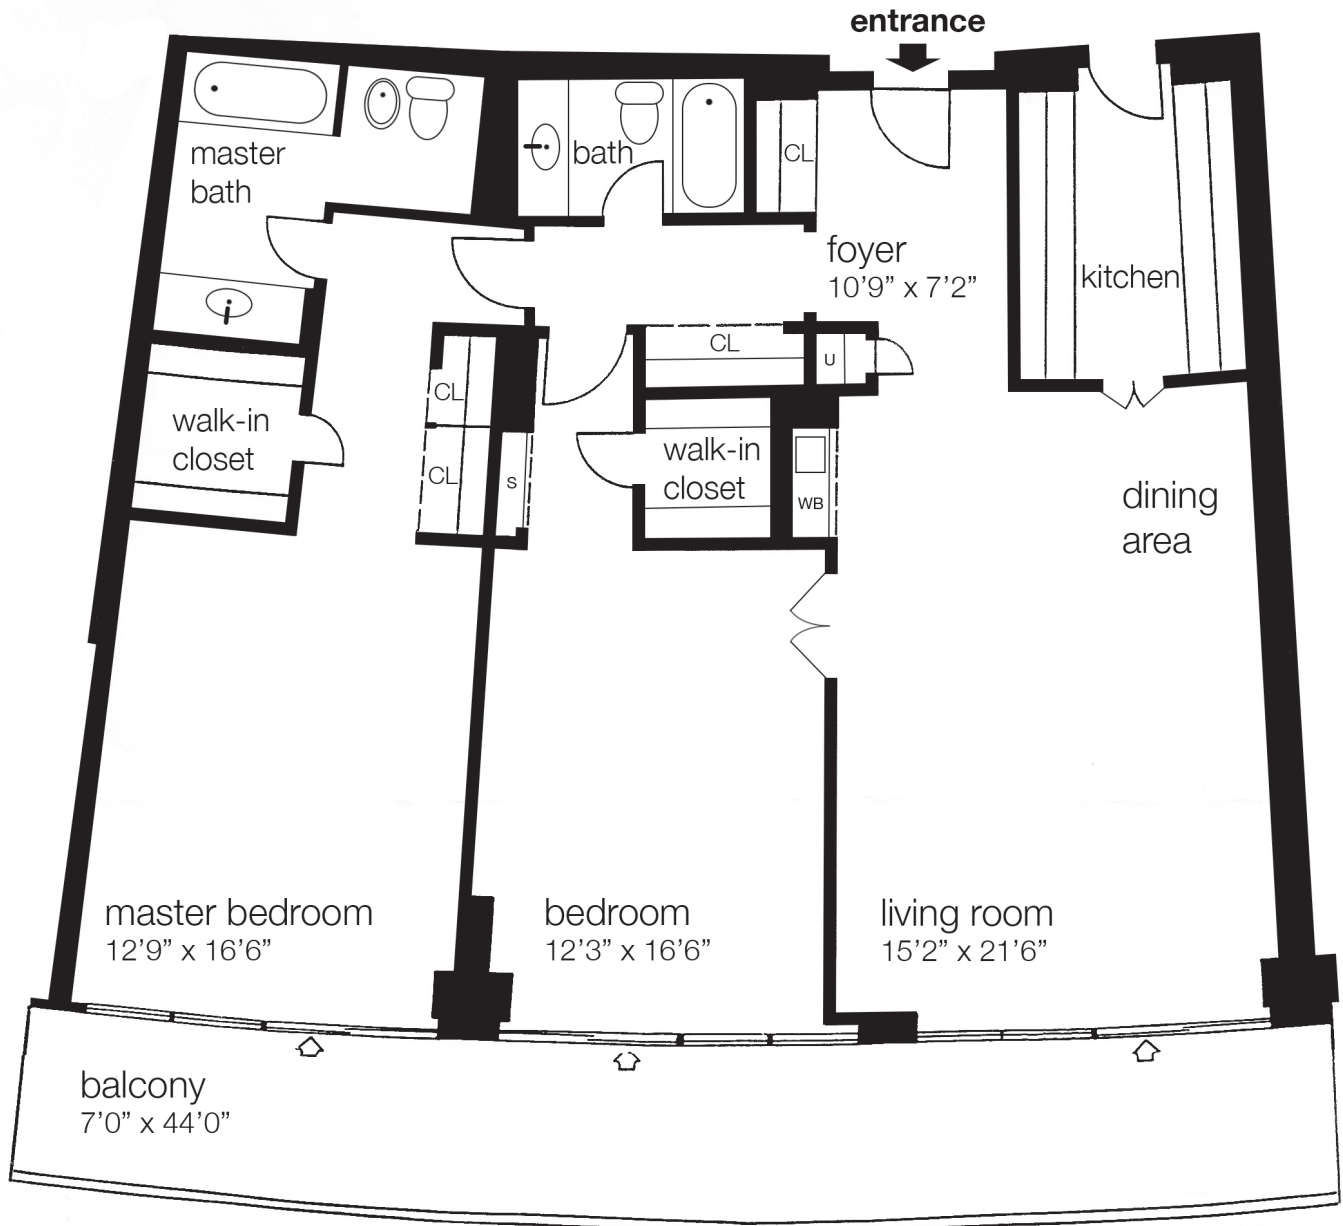

# 1116

## WATERGATE SOUTH

1,384 Square Feet

Floor plan is approximate\*

Over 50 Years of Real Estate Experience

Call Gigi Winston - Broker/Realtor®

(202) 333-4167 | winstonrealestate@winstonre.com