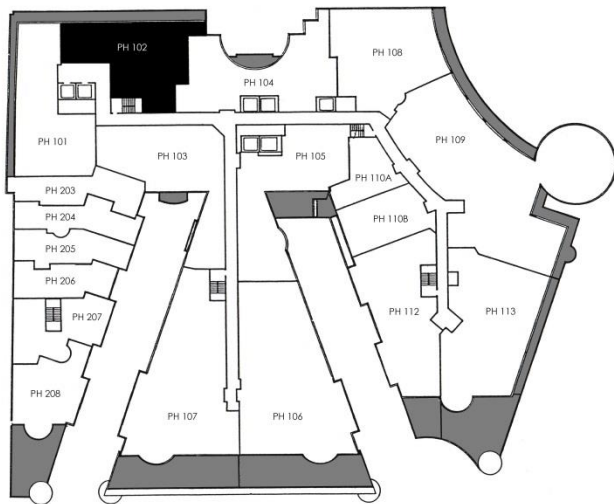

Call **GIGI WINSTON** - Broker, GRI®
(202) 333-4167 | winstonre.com

102 WASHINGTON HARBOUR

3030 K St. NW, Washington DC 20037

(FLOOR PLAN IS APPROXIMATE)