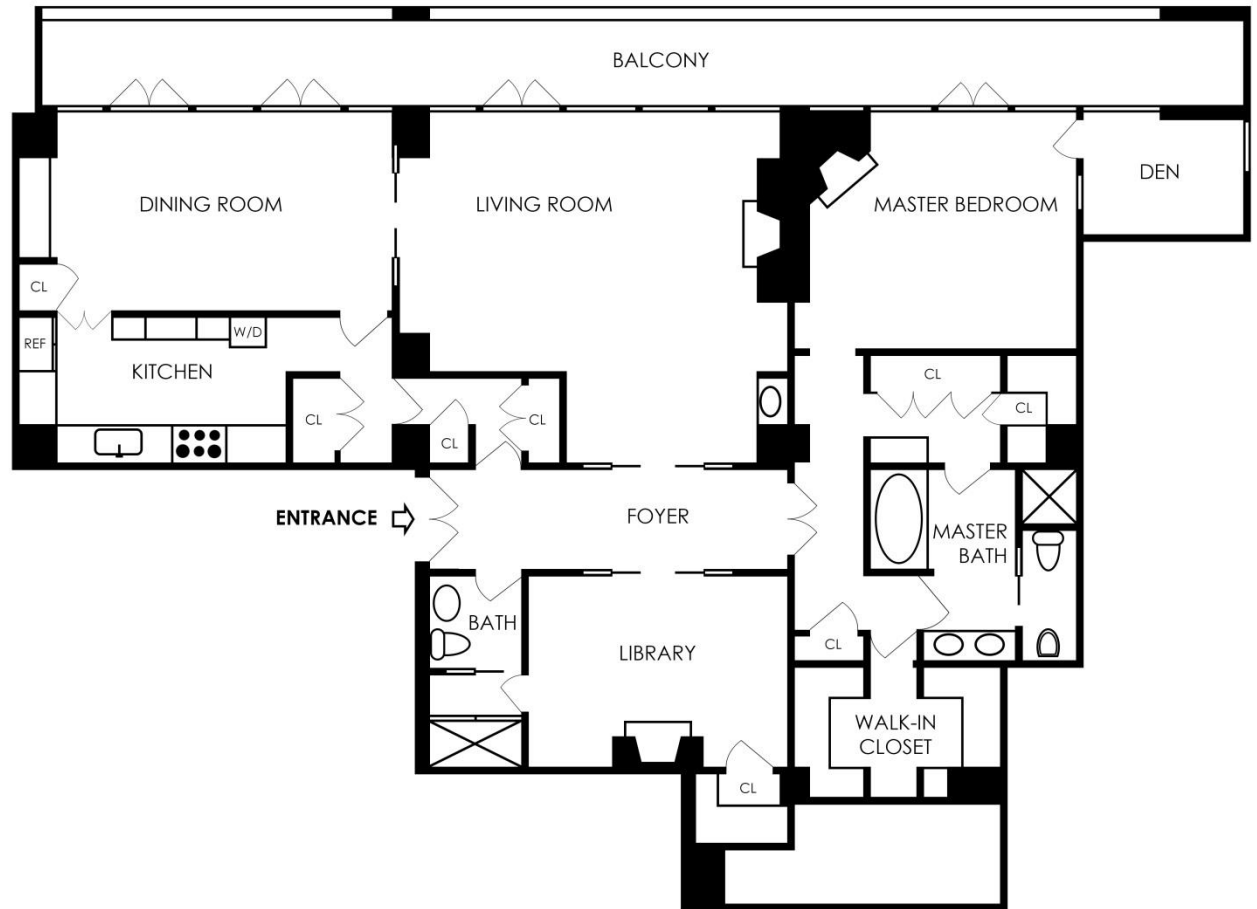

Call **GIGI WINSTON** - Broker, GRI®
(202) 333-4167 | winstonre.com

102 WASHINGTON HARBOUR

3030 K St. NW, Washington DC 20037

(FLOOR PLAN IS APPROXIMATE)