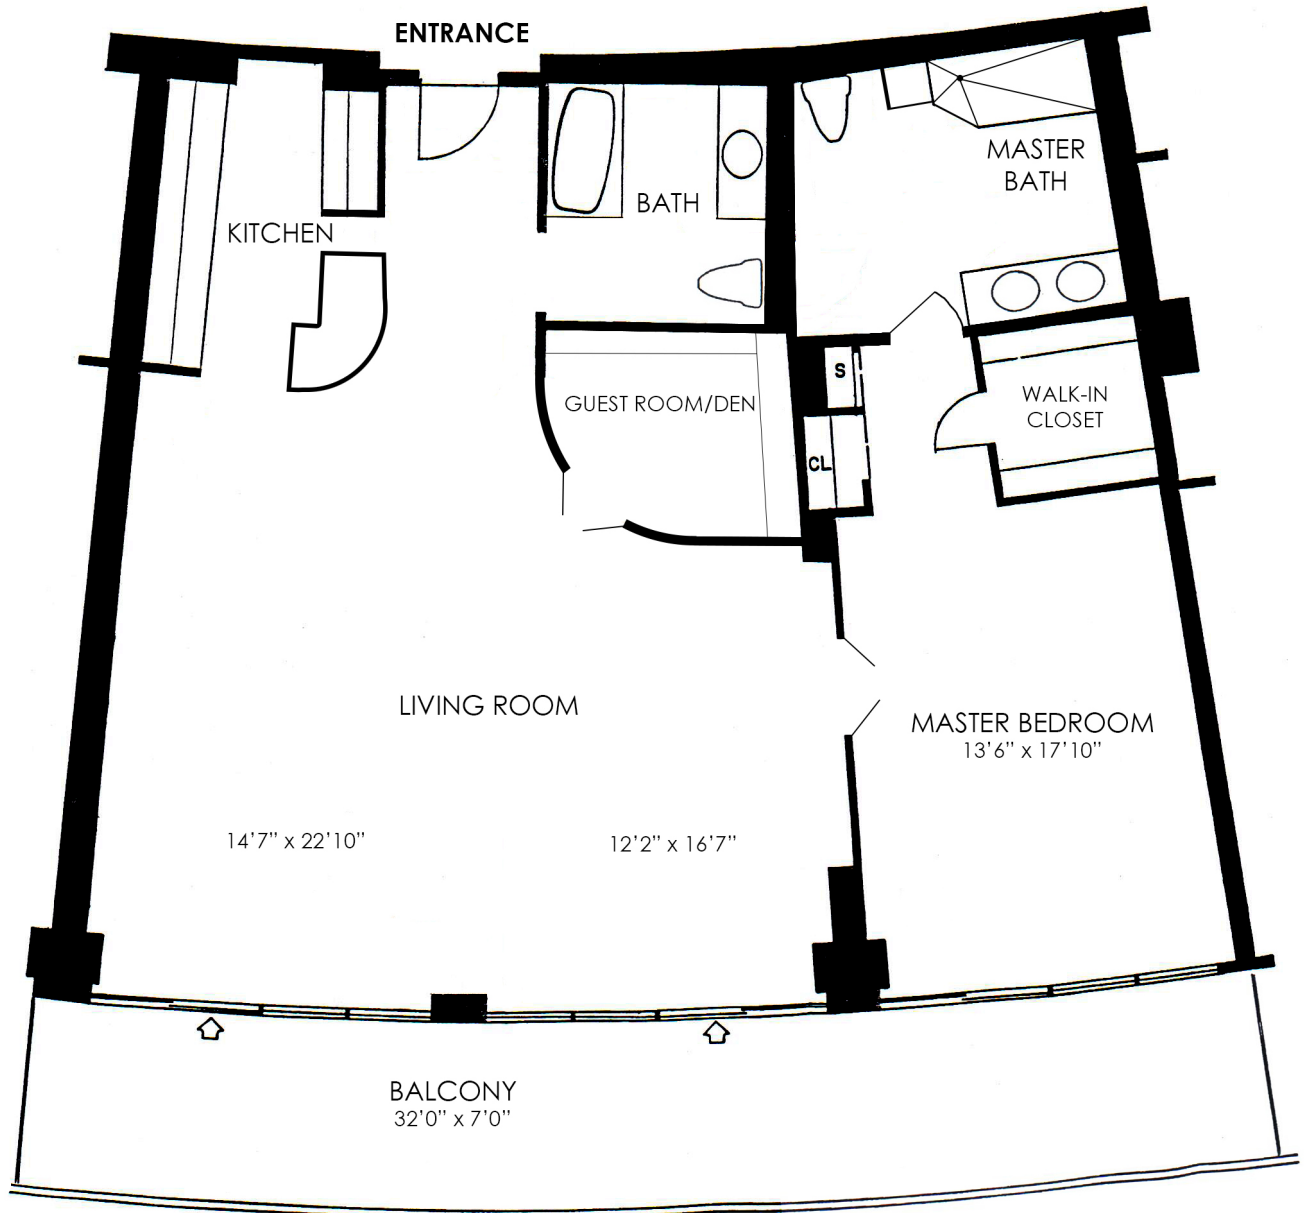

310

WATERGATE SOUTH

1,381 Square Feet

Floor plan is approximate*

Over 50 Years of Real Estate Experience

Call Gigi Winston - Broker/Realtor®

(202) 333-4167 | winstonrealestate@winstonre.com