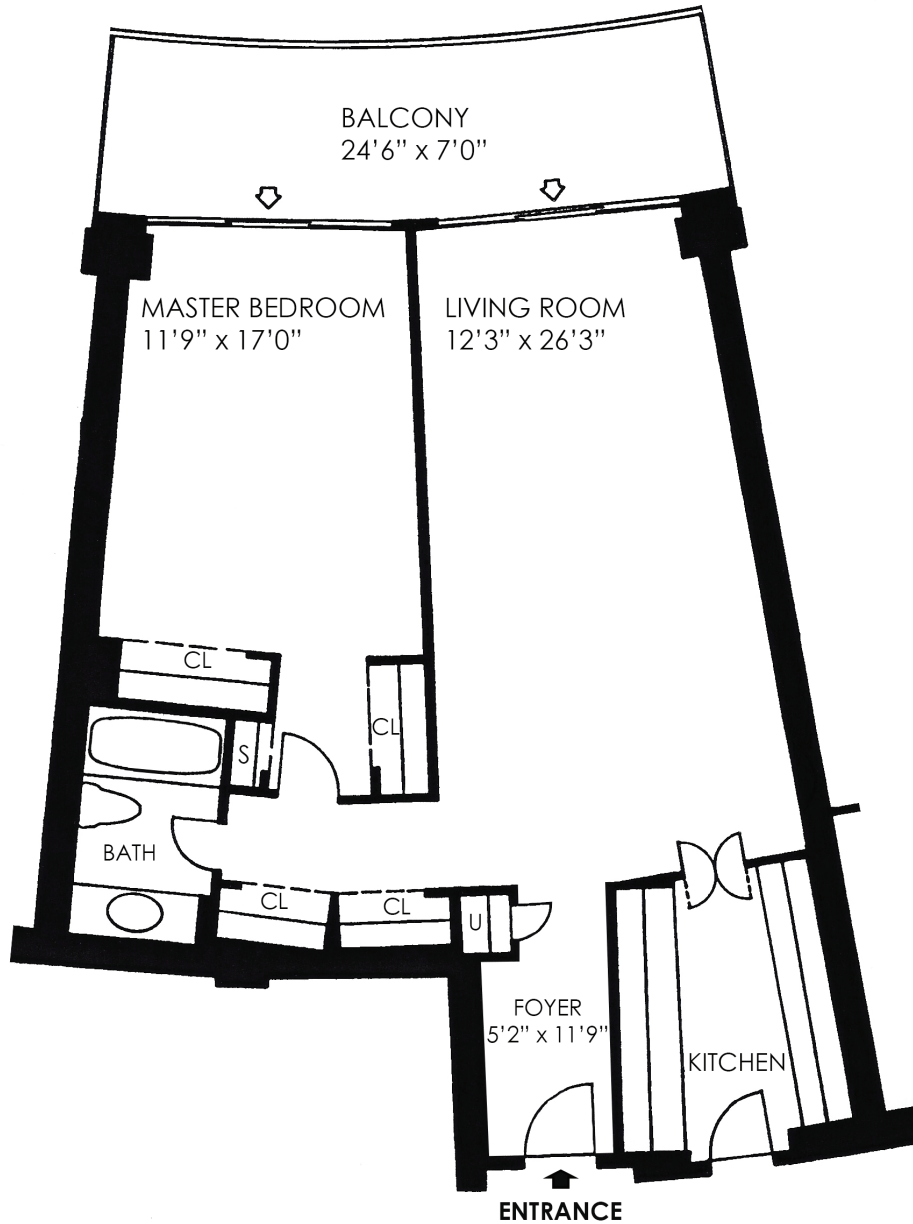

1020

WATERGATE SOUTH

919 Square Feet

Floor plan is approximate*

Over 50 Years of Real Estate Experience

Call Gigi Winston - Broker/Realtor®

(202) 333-4167 | winstonrealestate@winstonre.com