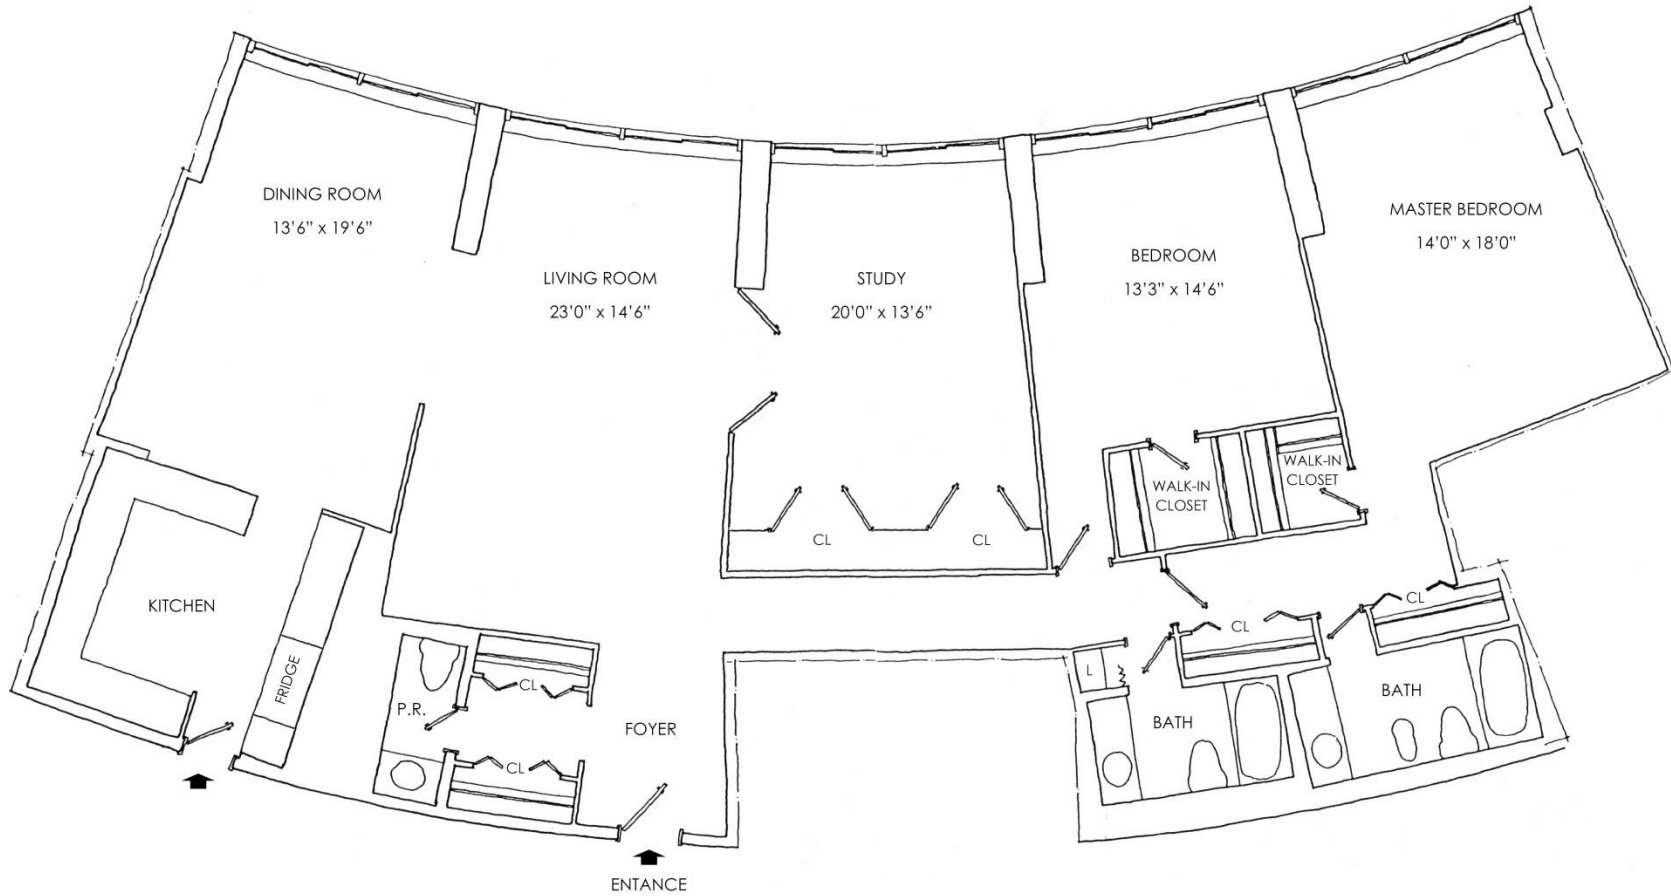

Call GIGI WINSTON - Broker, GRI®  
(202) 333-4167 | winstonre.com

217-S WATERGATE EAST  
2500 Virginia Ave. NW, Washington, DC 20037  
FLOOR PLAN (APPROXIMATE)