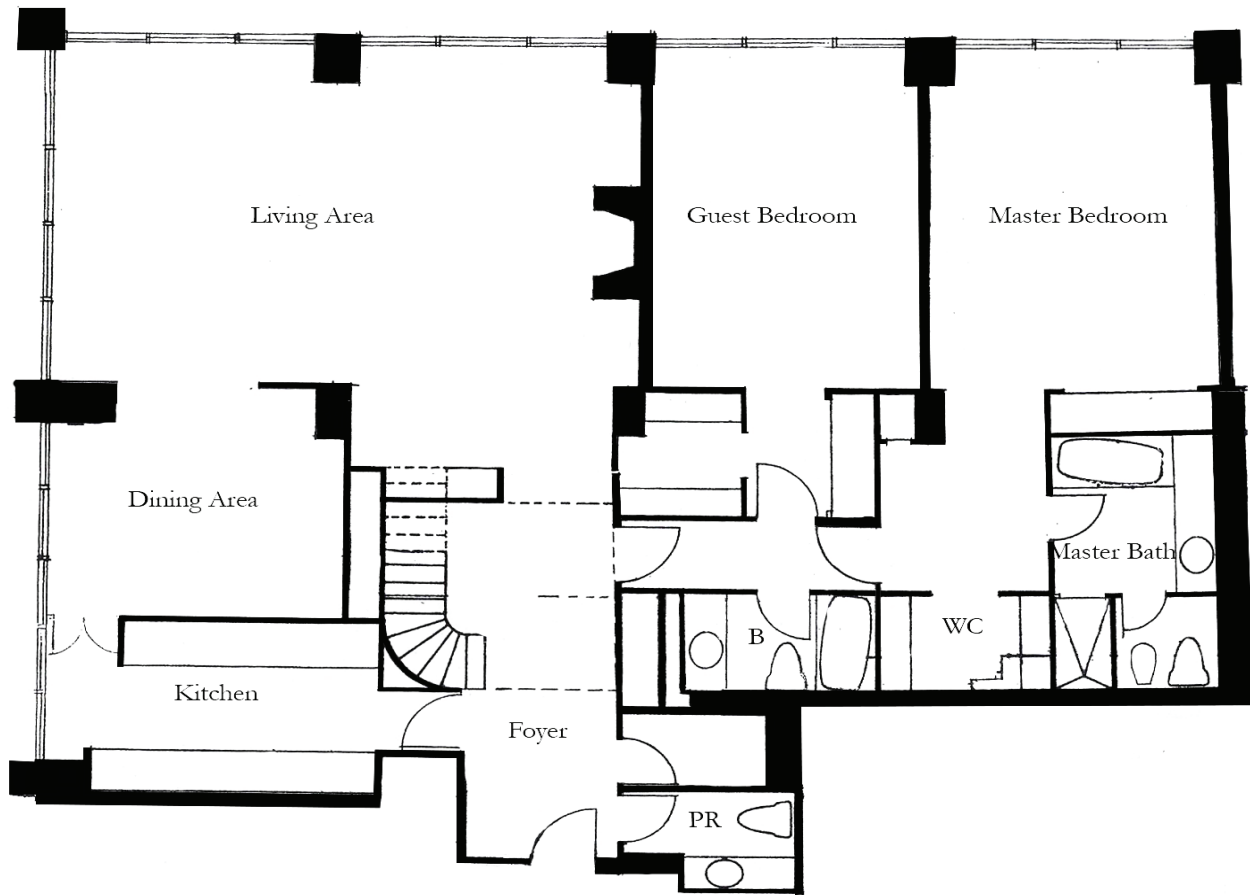

# PENTHOUSE 1507 WATERGATE WEST

1,980 Square Feet

Floor plan is approximate\*

*Over 50 Years of Real Estate Experience*

Call Gigi Winston - Broker/Realtor®

(202) 333-4167 | [winstonrealestate@winstonre.com](mailto:winstonrealestate@winstonre.com)