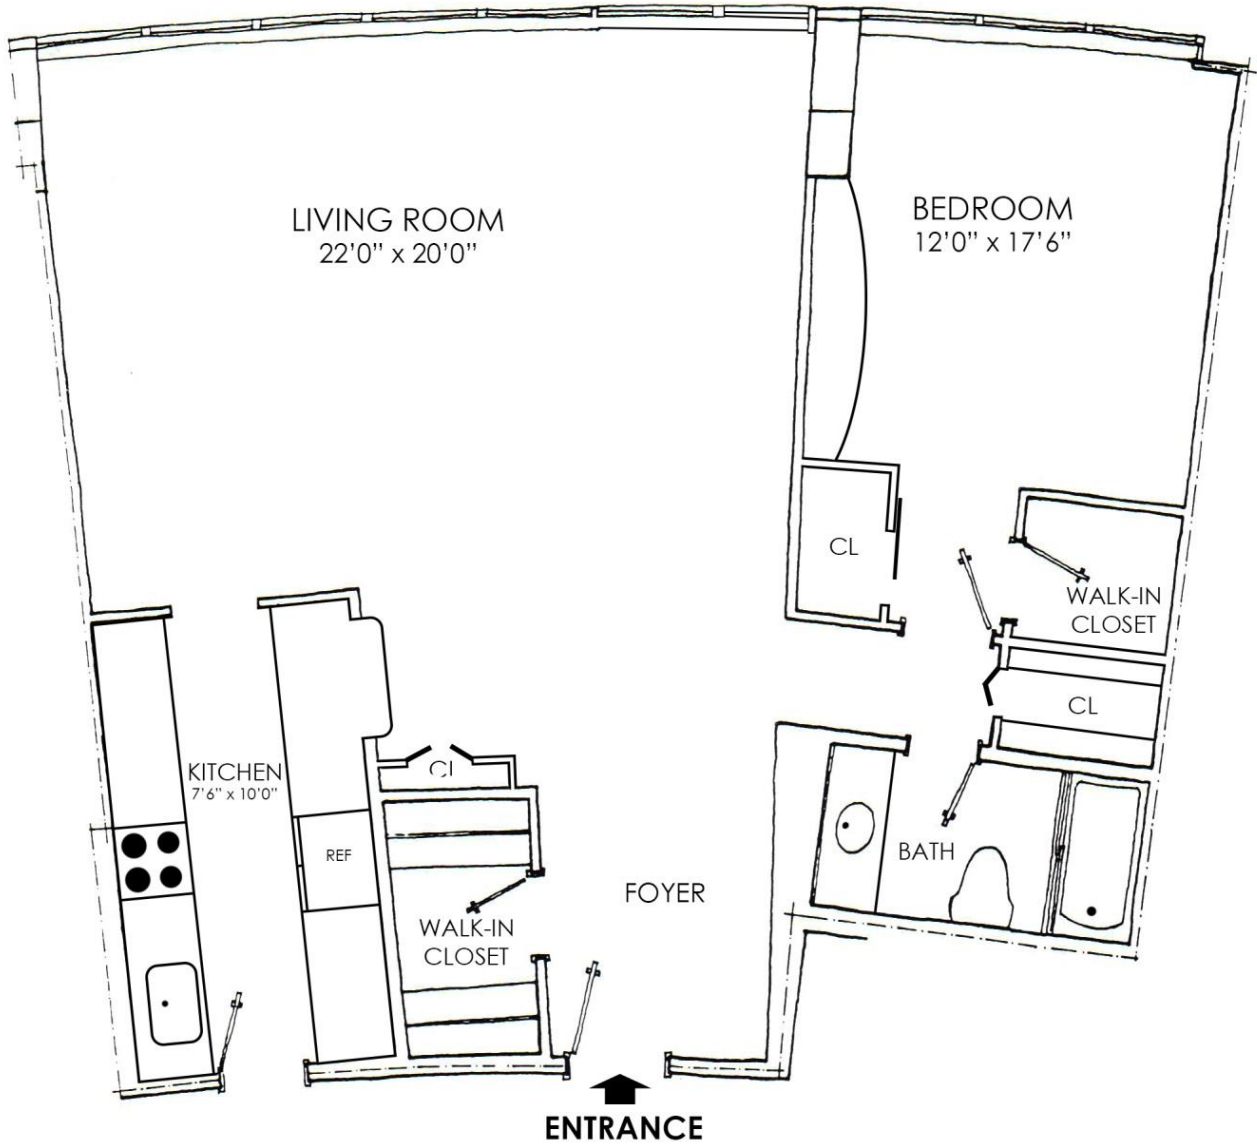

Call GIGI WINSTON - Broker, GRI®
(202) 333-4167 | winstonre.com

608-S WATERGATE EAST
2500 Virginia Avenue NW, Washington DC 20037

(FLOOR PLAN IS APPROXIMATE)