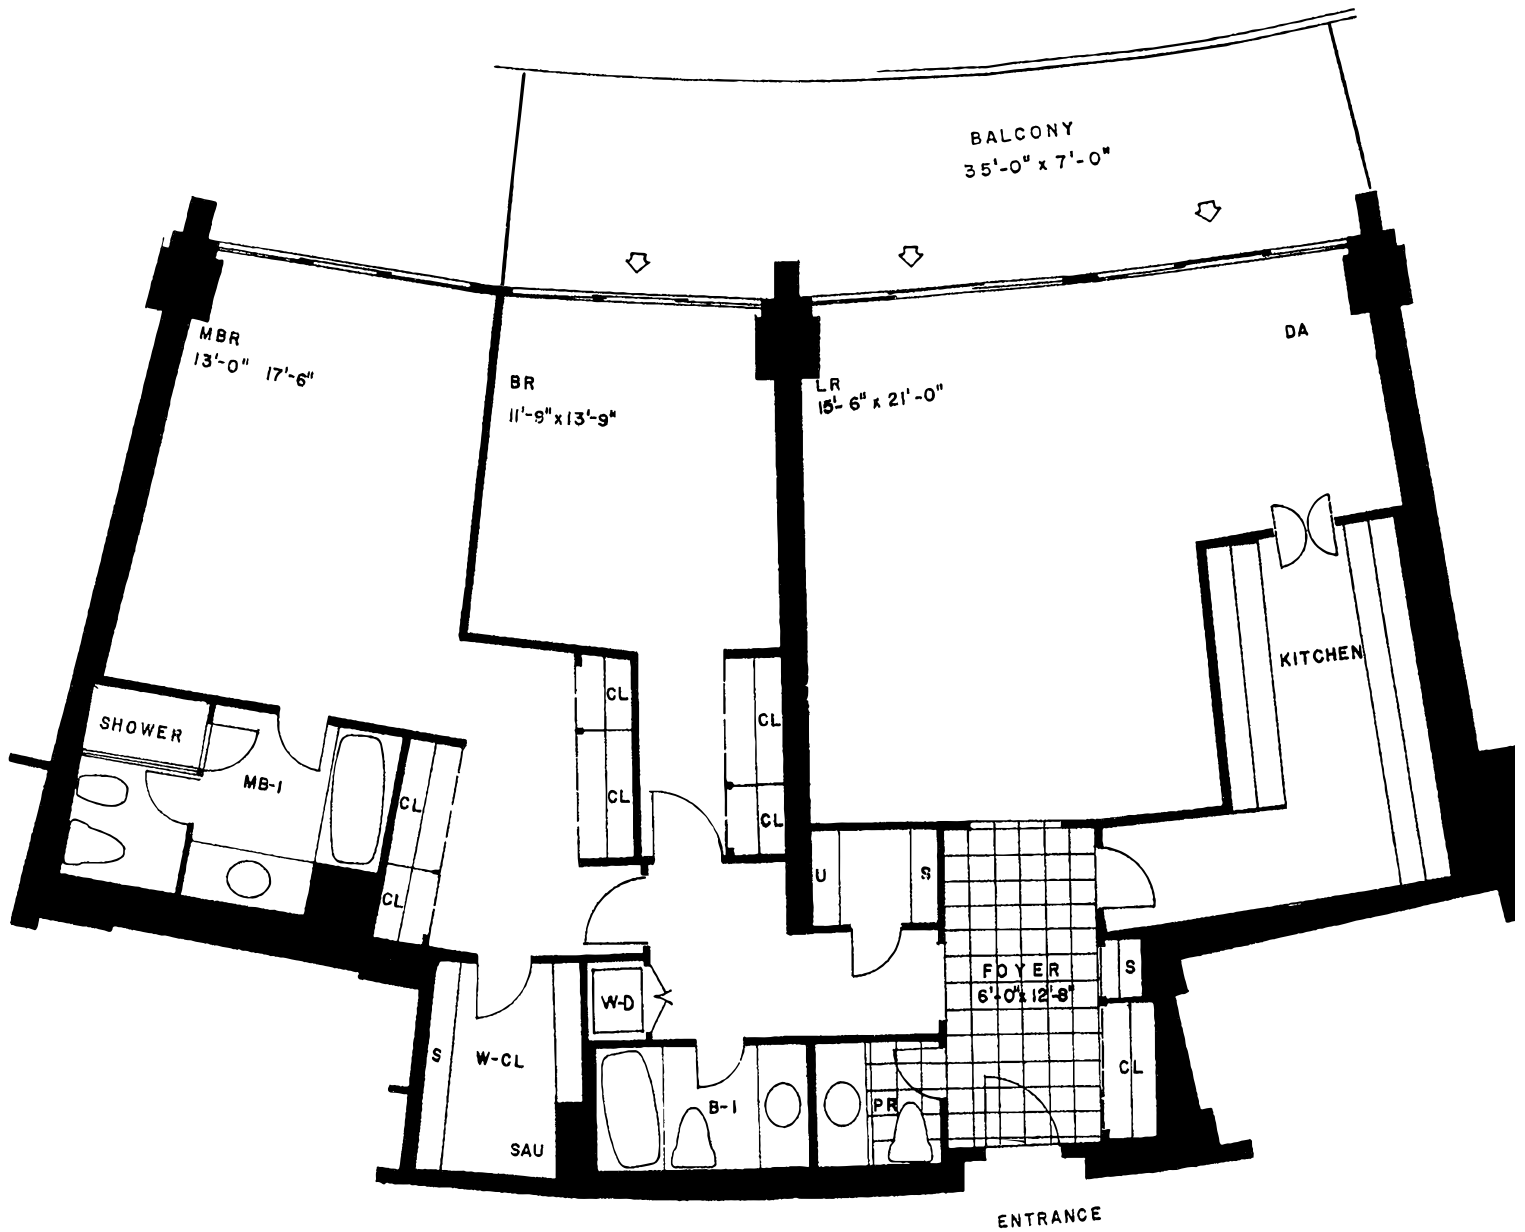

1202

WATERGATE SOUTH

1,836 SQUARE FEET

*Floor plan is approximate.

Over 50 Years of Real Estate Experience

Call Gigi Winston – Broker, GRI®

(202) 333-4167
winstonre.com