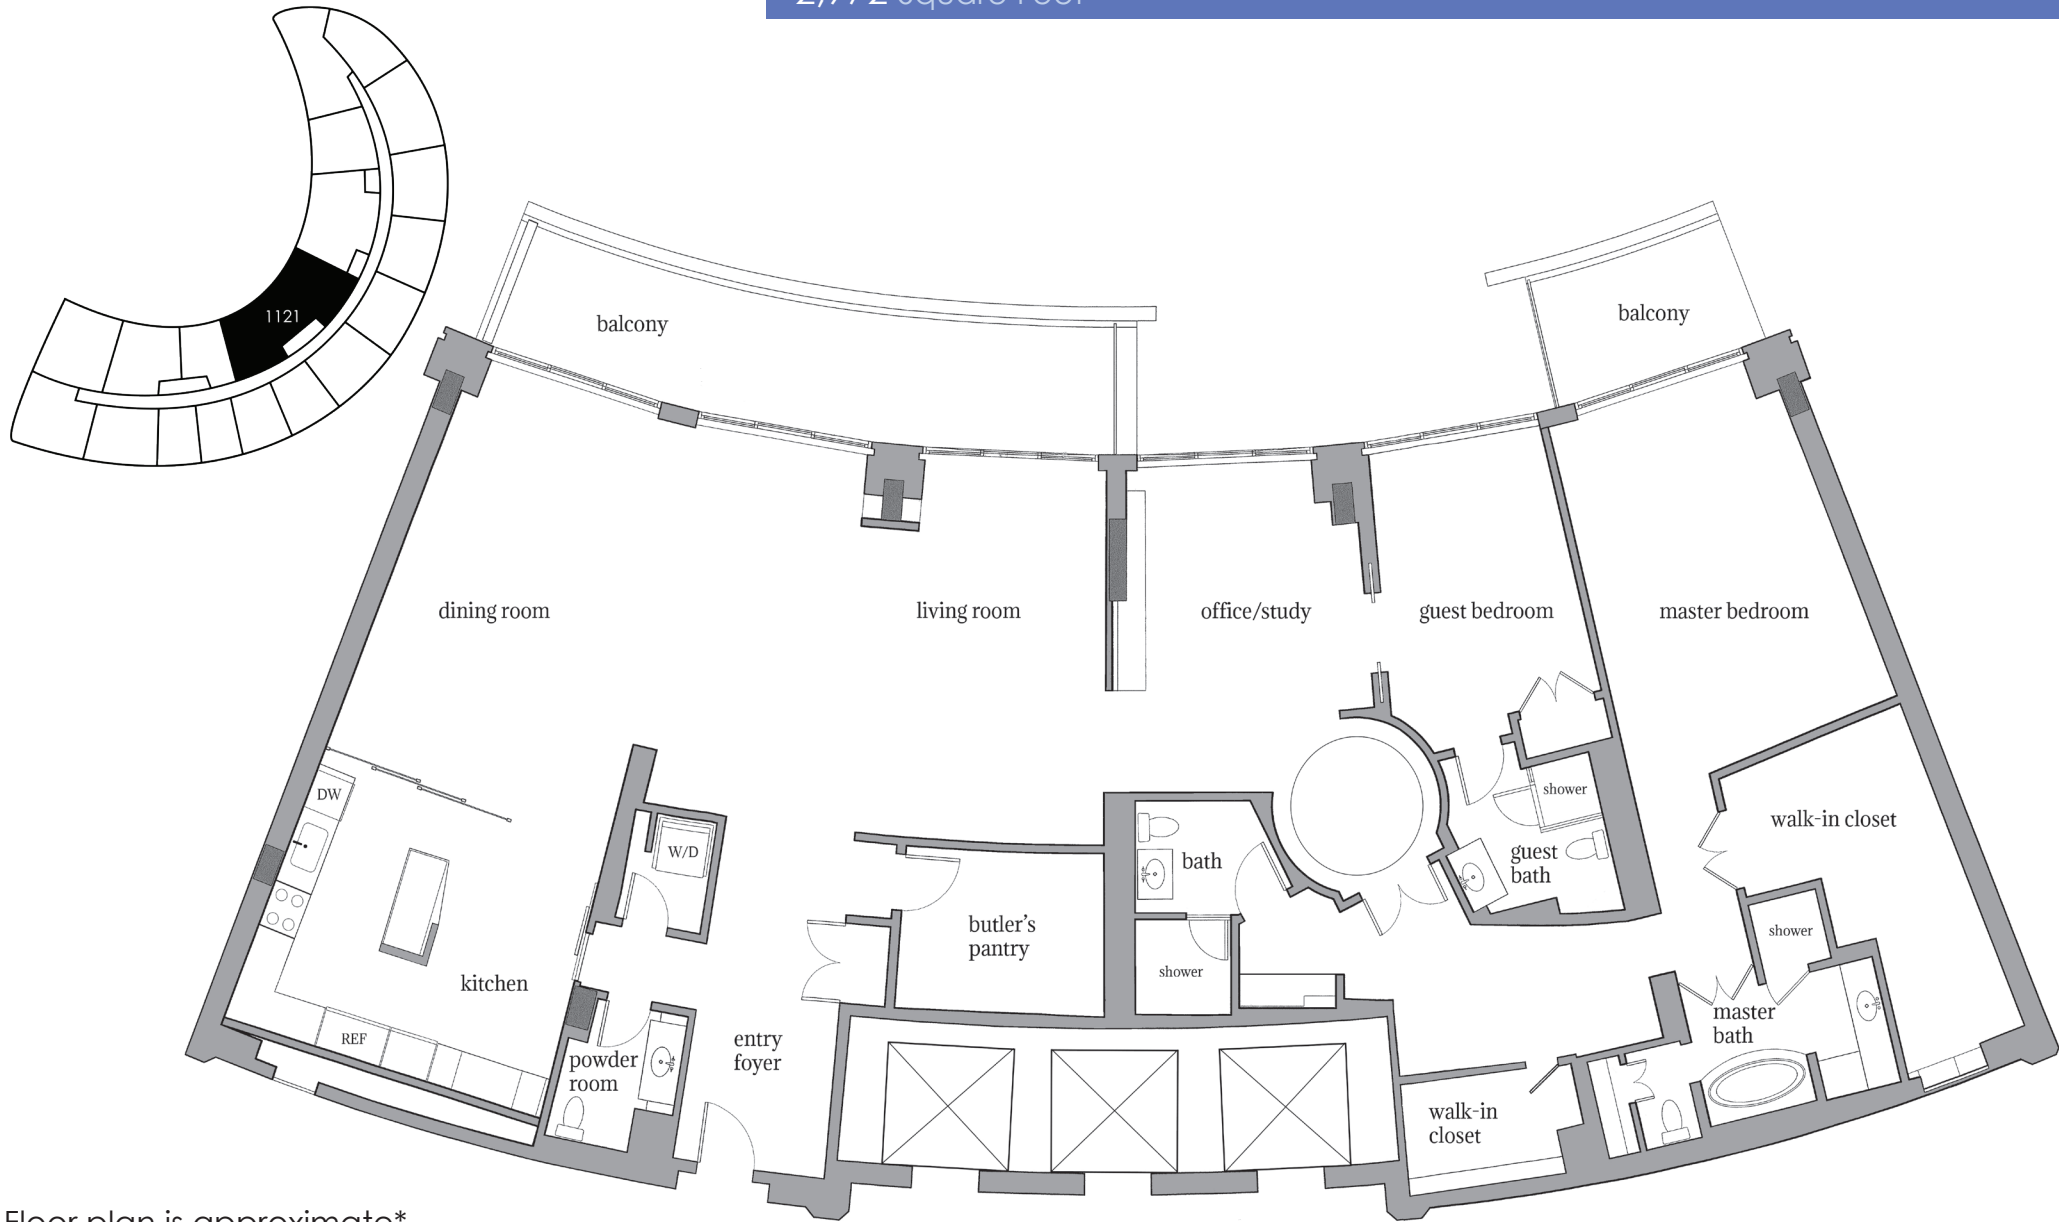

1121

WATERGATE SOUTH

2,972 Square Feet

Floor plan is approximate*

Call Gigi Winston - Broker/Realtor®
(202) 333-4167 | winstonrealestate@winstonre.com