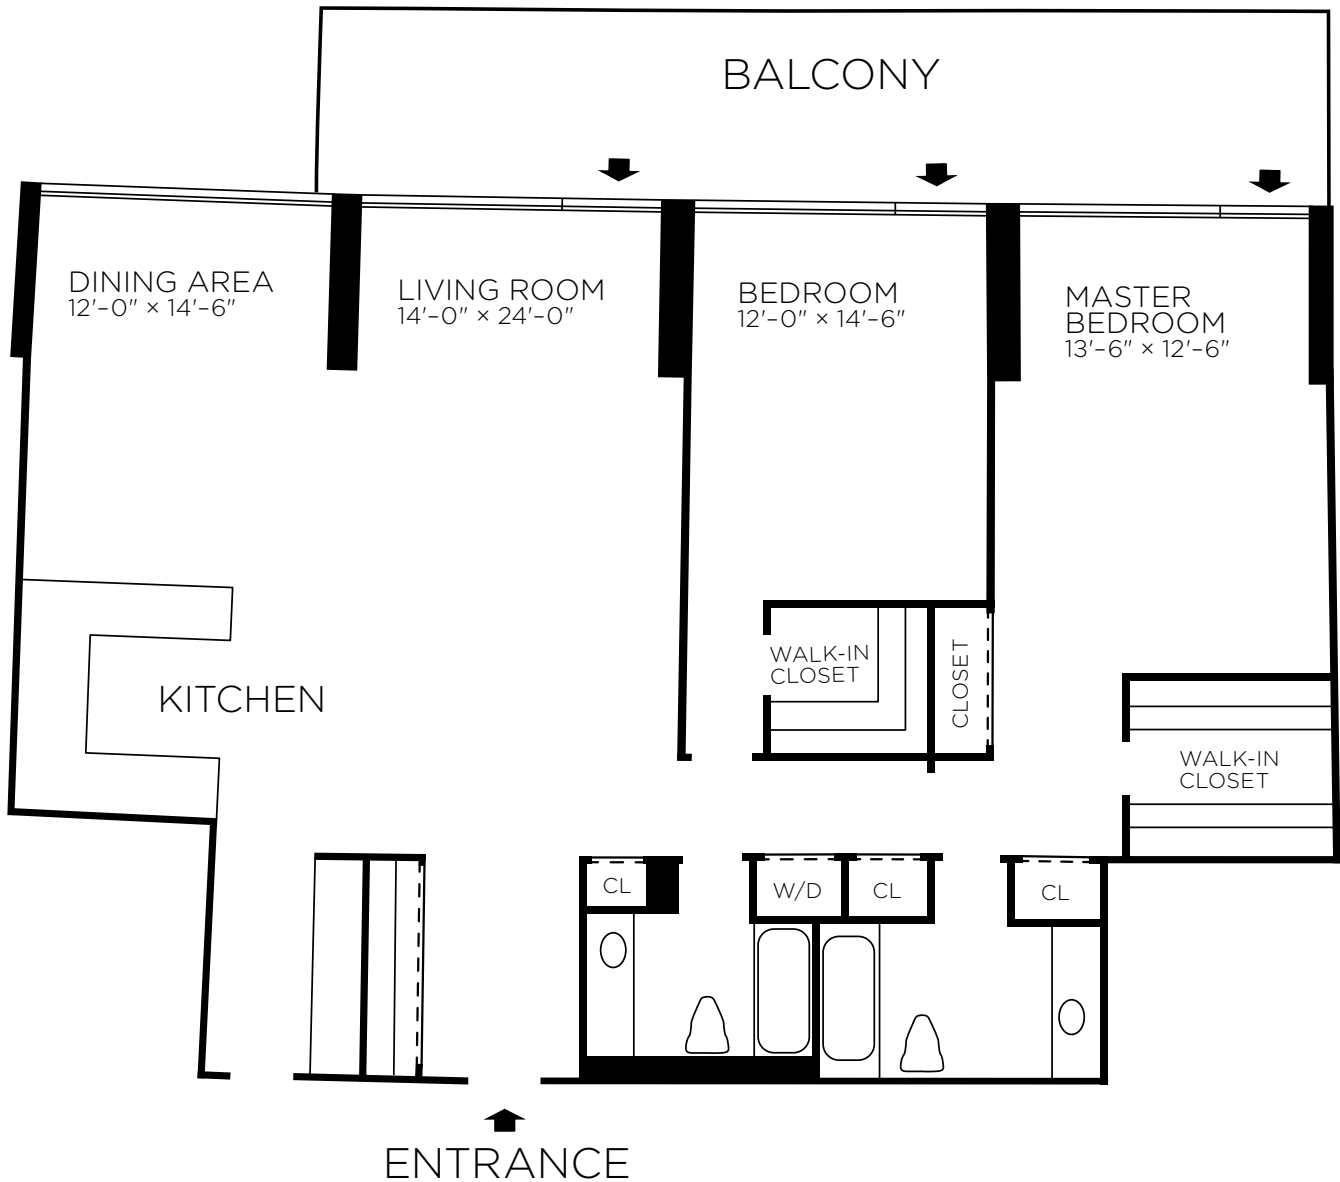

903-N WATERGATE EAST

1,470 SQUARE FEET
FLOOR PLAN IS APPROXIMATE

Over 50 Years of Real Estate Experience

CALL GIGI WINSTON BROKER, GRI®
(202) 333-4167
winstonre.com