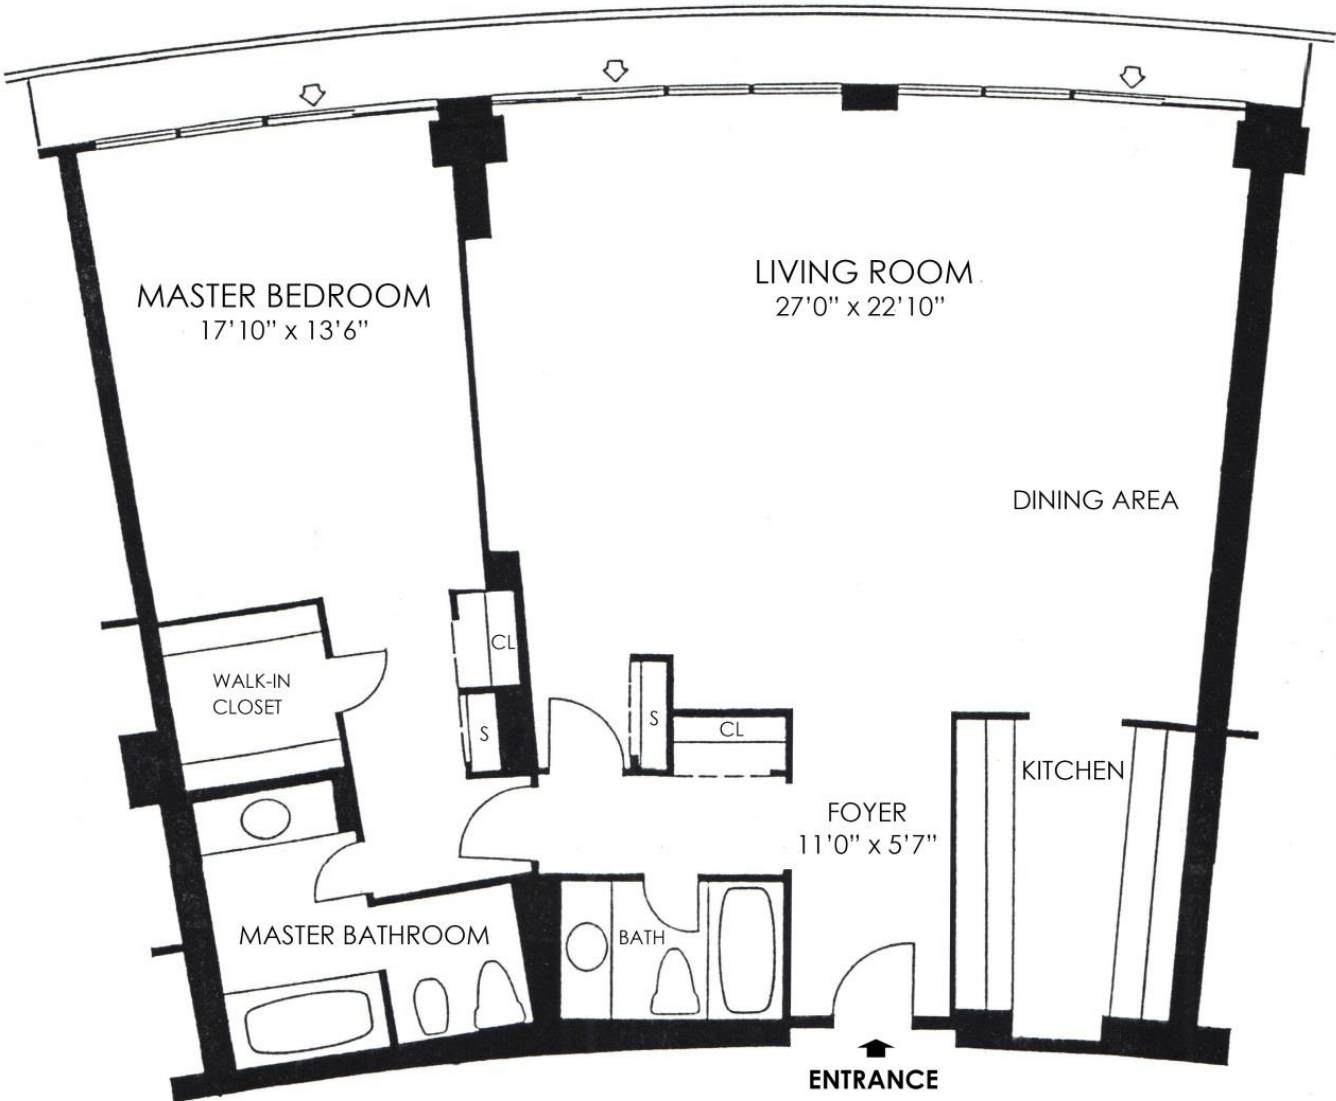

Call GIGI WINSTON - Broker, GRI®  
(202) 333-4167 | winstonre.com

810 WATERGATE SOUTH  
700 New Hampshire Ave. NW Washington, DC 20037

FLOOR PLAN (APPROXIMATE)