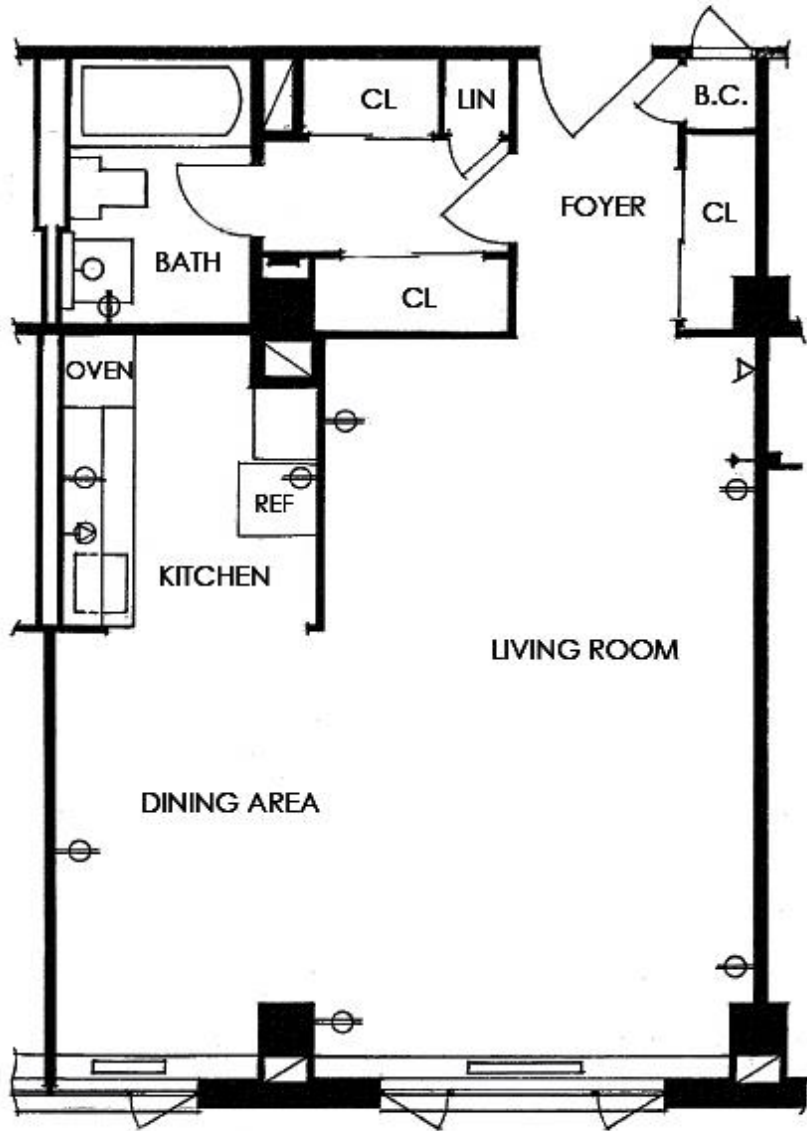

Call GIGI WINSTON - Broker, GRI®  
(202) 333-4167 | winstonre.com

219 POTOMAC PLAZA  
2475 Virginia Avenue NW, Washington DC 20037

(FLOOR PLAN IS APPROXIMATE)