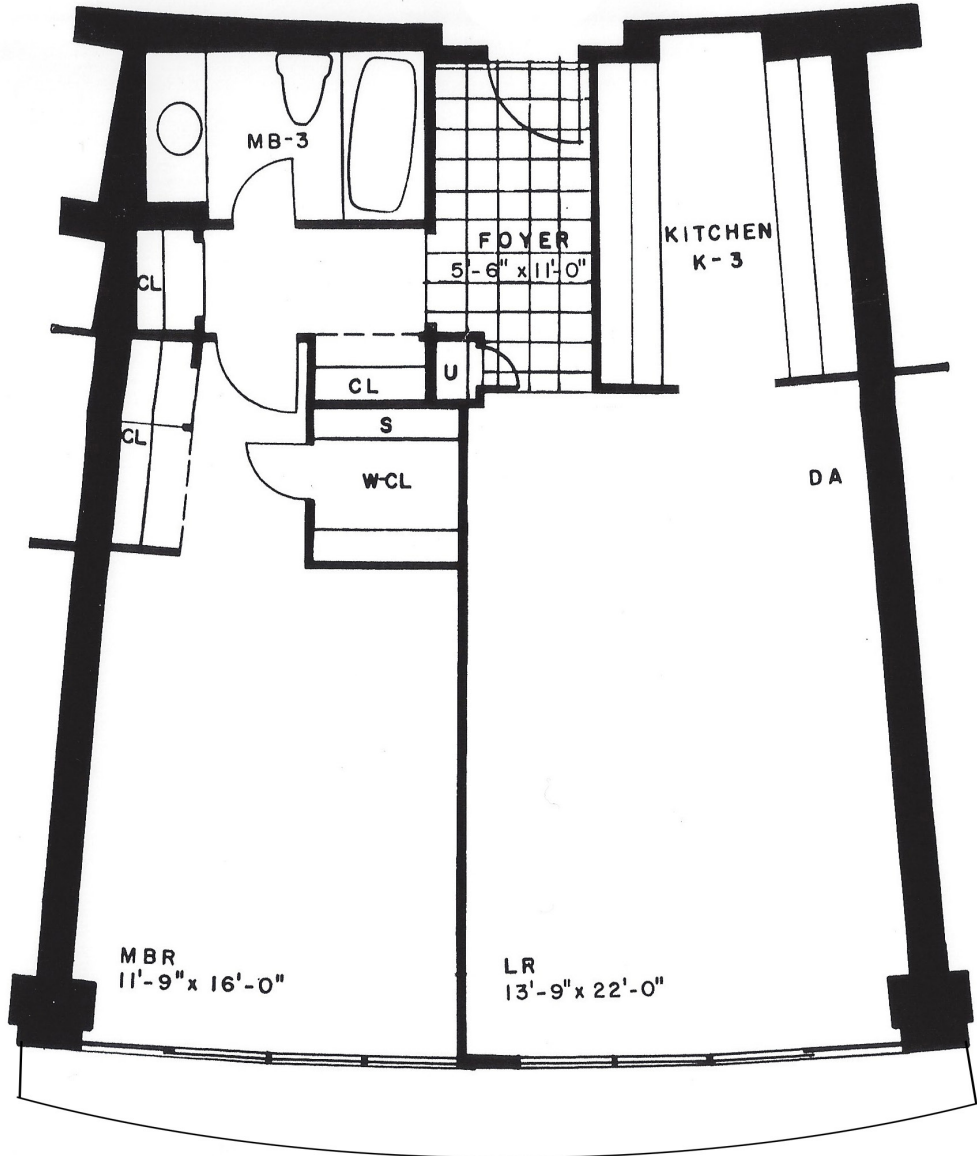

1411 WATERGATE SOUTH

904 SQUARE FEET

ORIGINAL FLOOR PLAN

FLOOR PLAN IS APPROXIMATE

Over 50 Years of Real Estate Experience

CALL GIGI WINSTON BROKER, GRI®
(202) 333-4167
winstonre.com