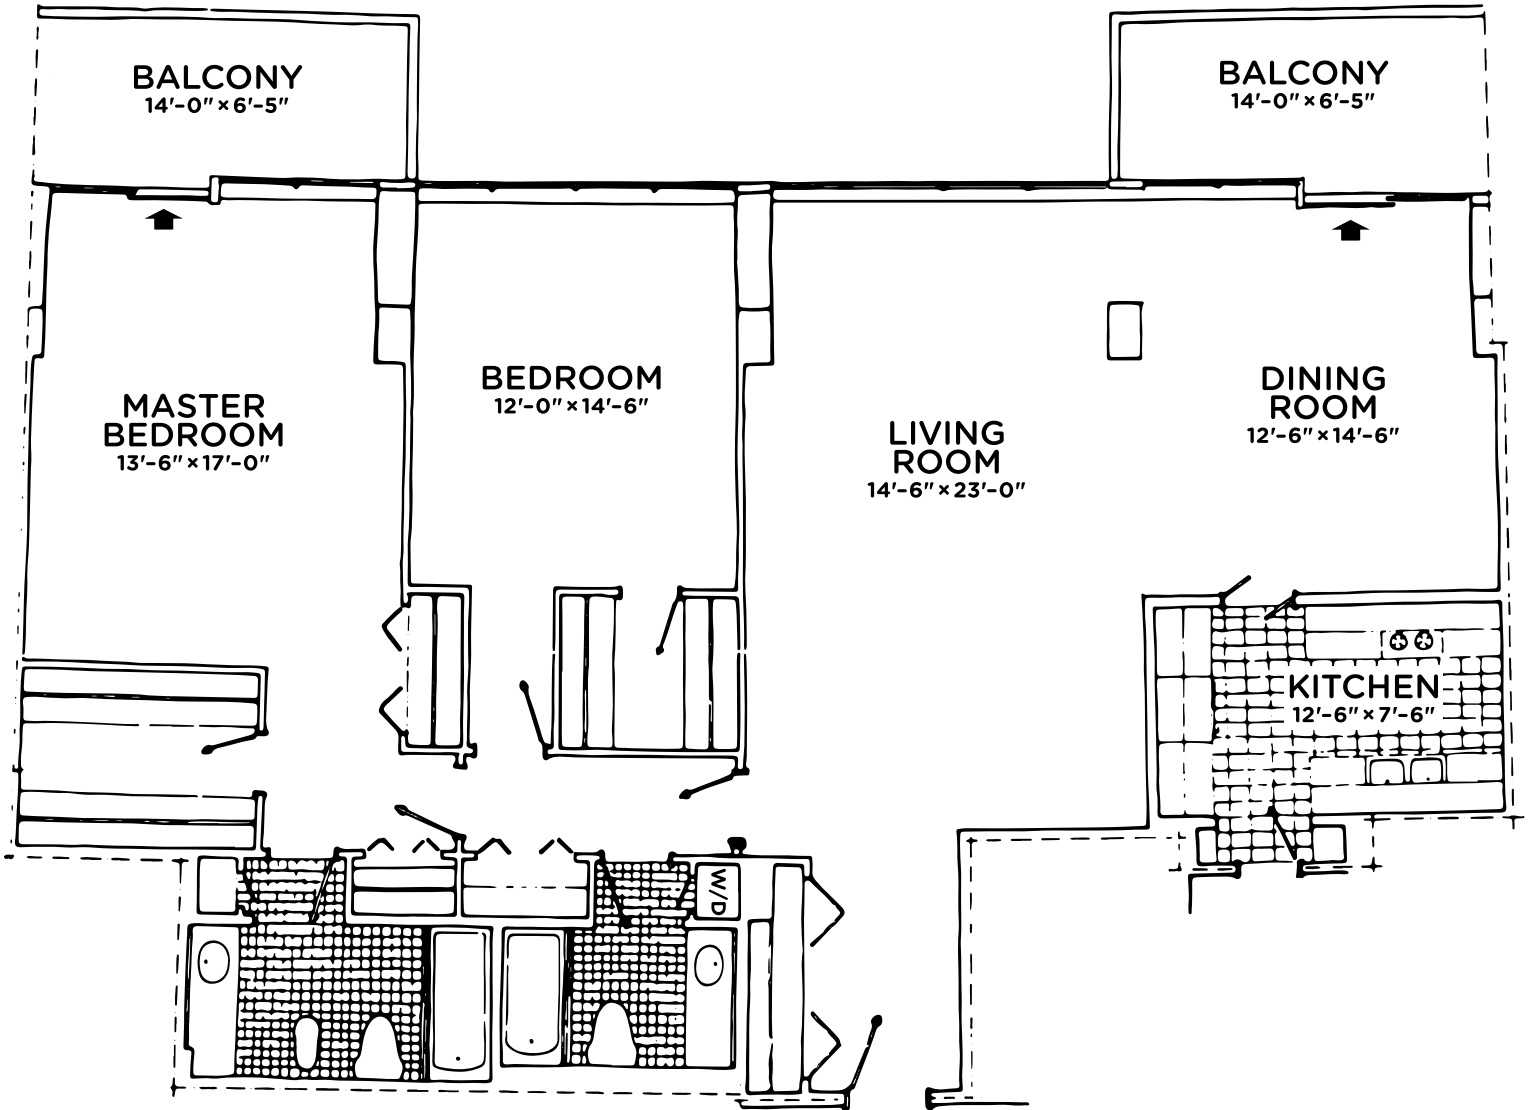

402-N WATERGATE EAST

1,530 SQUARE FEET

FLOOR PLAN IS APPROXIMATE.

Over 50 Years of Real Estate Experience

Call Gigi Winston – Broker, GRI®

#1 On-Site Watergate Specialists!

(202) 333-4167

winstonre.com