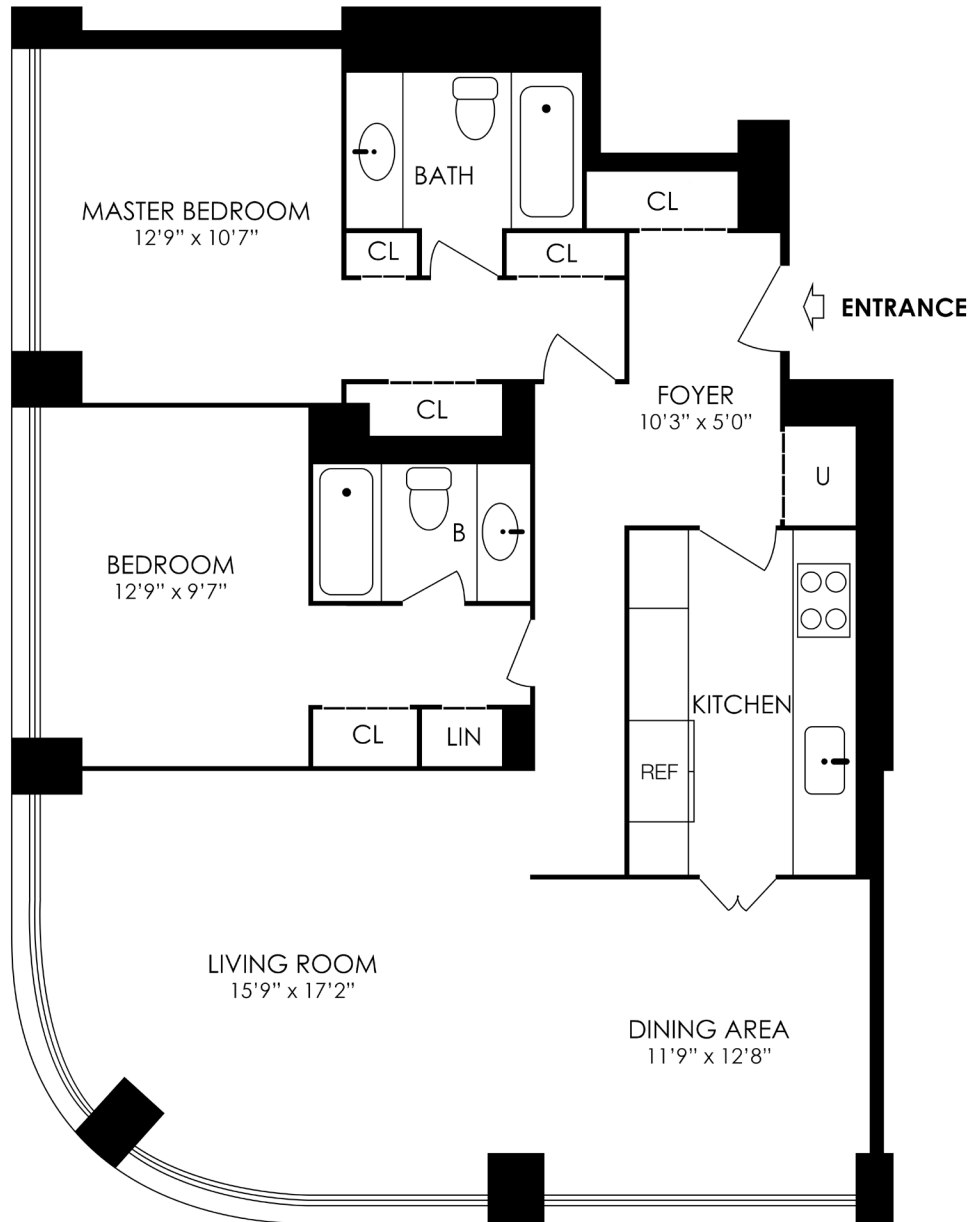

# 910

## WATERGATE WEST

1,245 Square Feet

Floor plan is approximate\*

Over 50 Years of Real Estate Experience

Call Gigi Winston - Broker/Realtor®

(202) 333-4167 | [winstonrealestate@winstonre.com](mailto:winstonrealestate@winstonre.com)