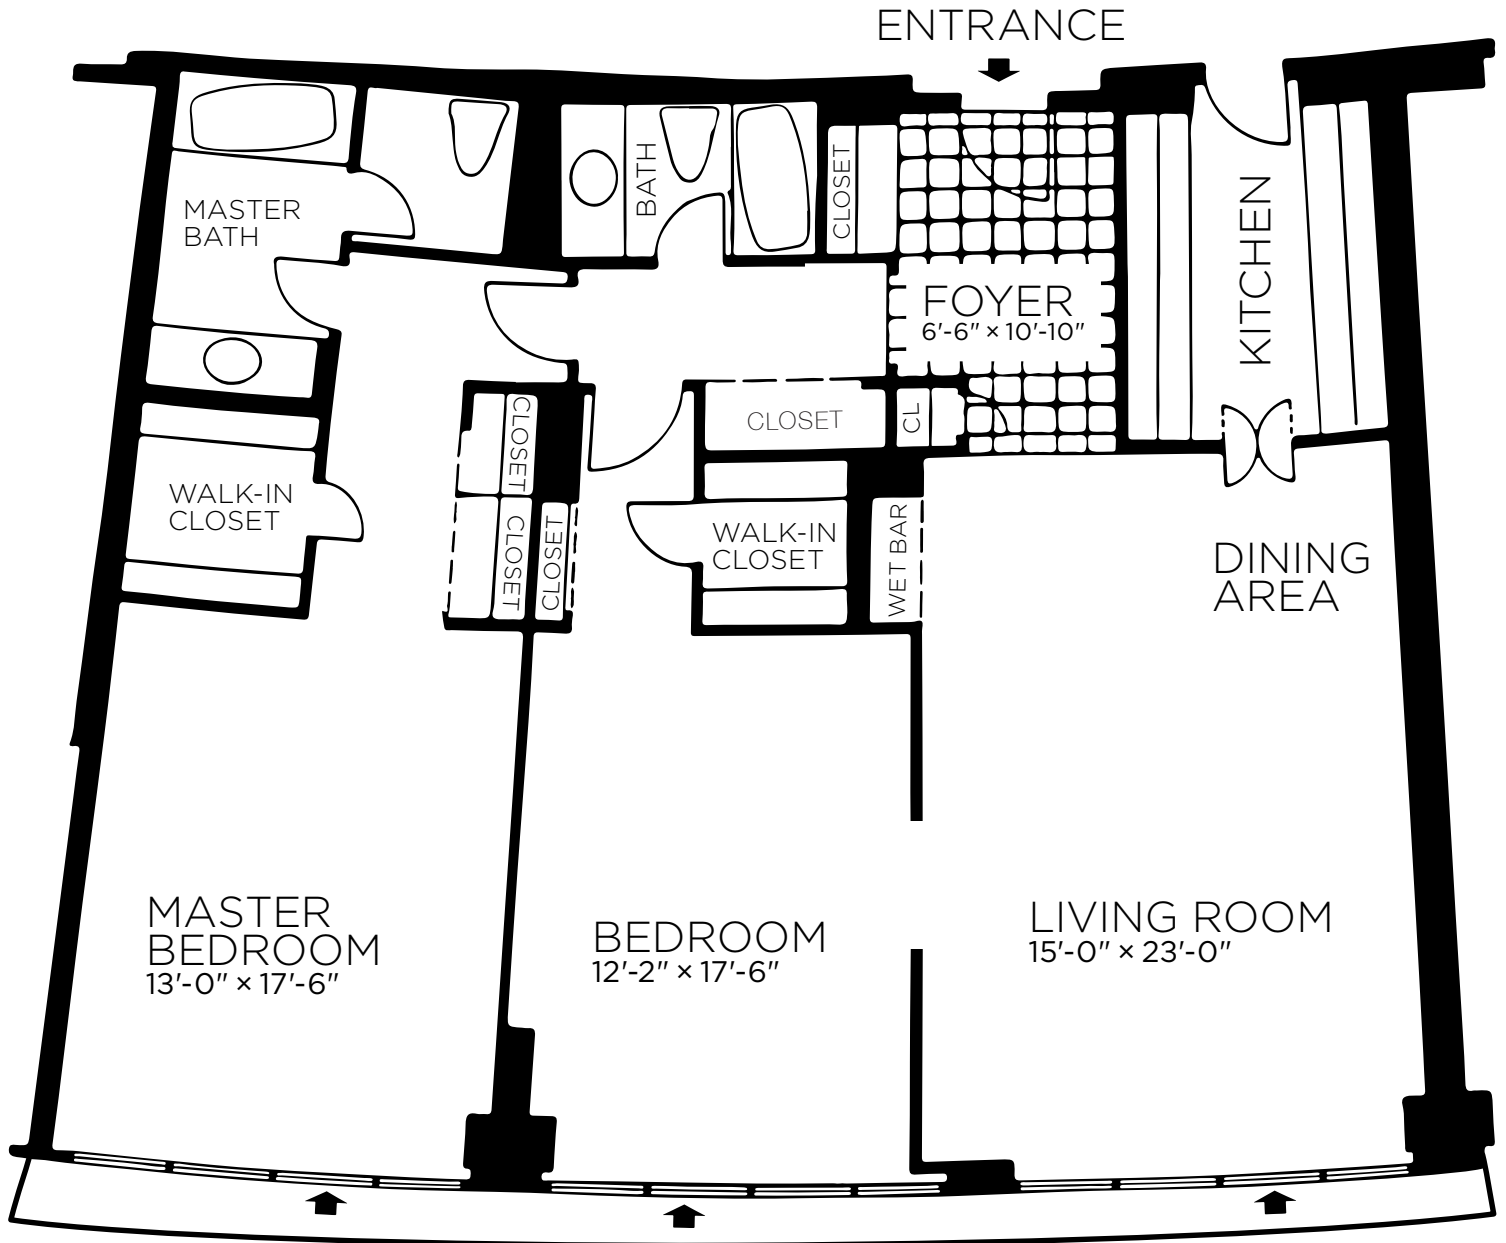

916 WATERGATE SOUTH

1,264 SQUARE FEET
FLOOR PLAN IS APPROXIMATE

Over 50 Years of Real Estate Experience

CALL GIGI WINSTON BROKER, GRI®
(202) 333-4167
winstonre.com