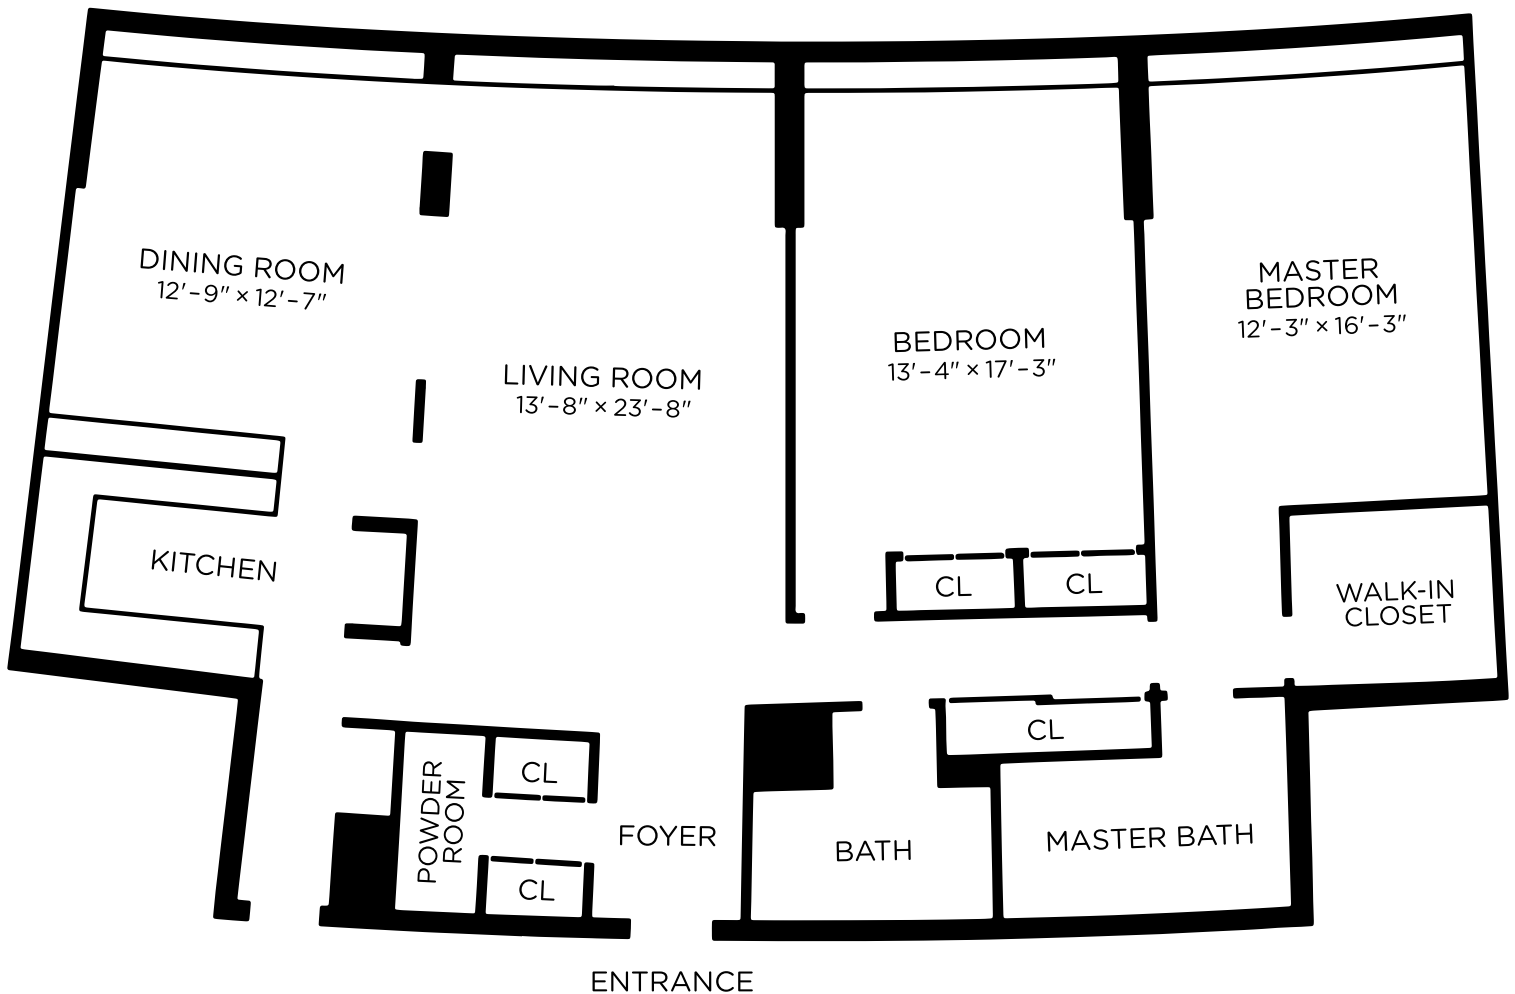

# 2E-N WATERGATE EAST

1,720 SQUARE FEET

FLOOR PLAN IS APPROXIMATE.

*Over 50 Years of Real Estate Experience*

**Call Gigi Winston** – Broker, GRI®  
#1 On-Site Watergate Specialists!

**(202) 333-4167**  
winstonre.com