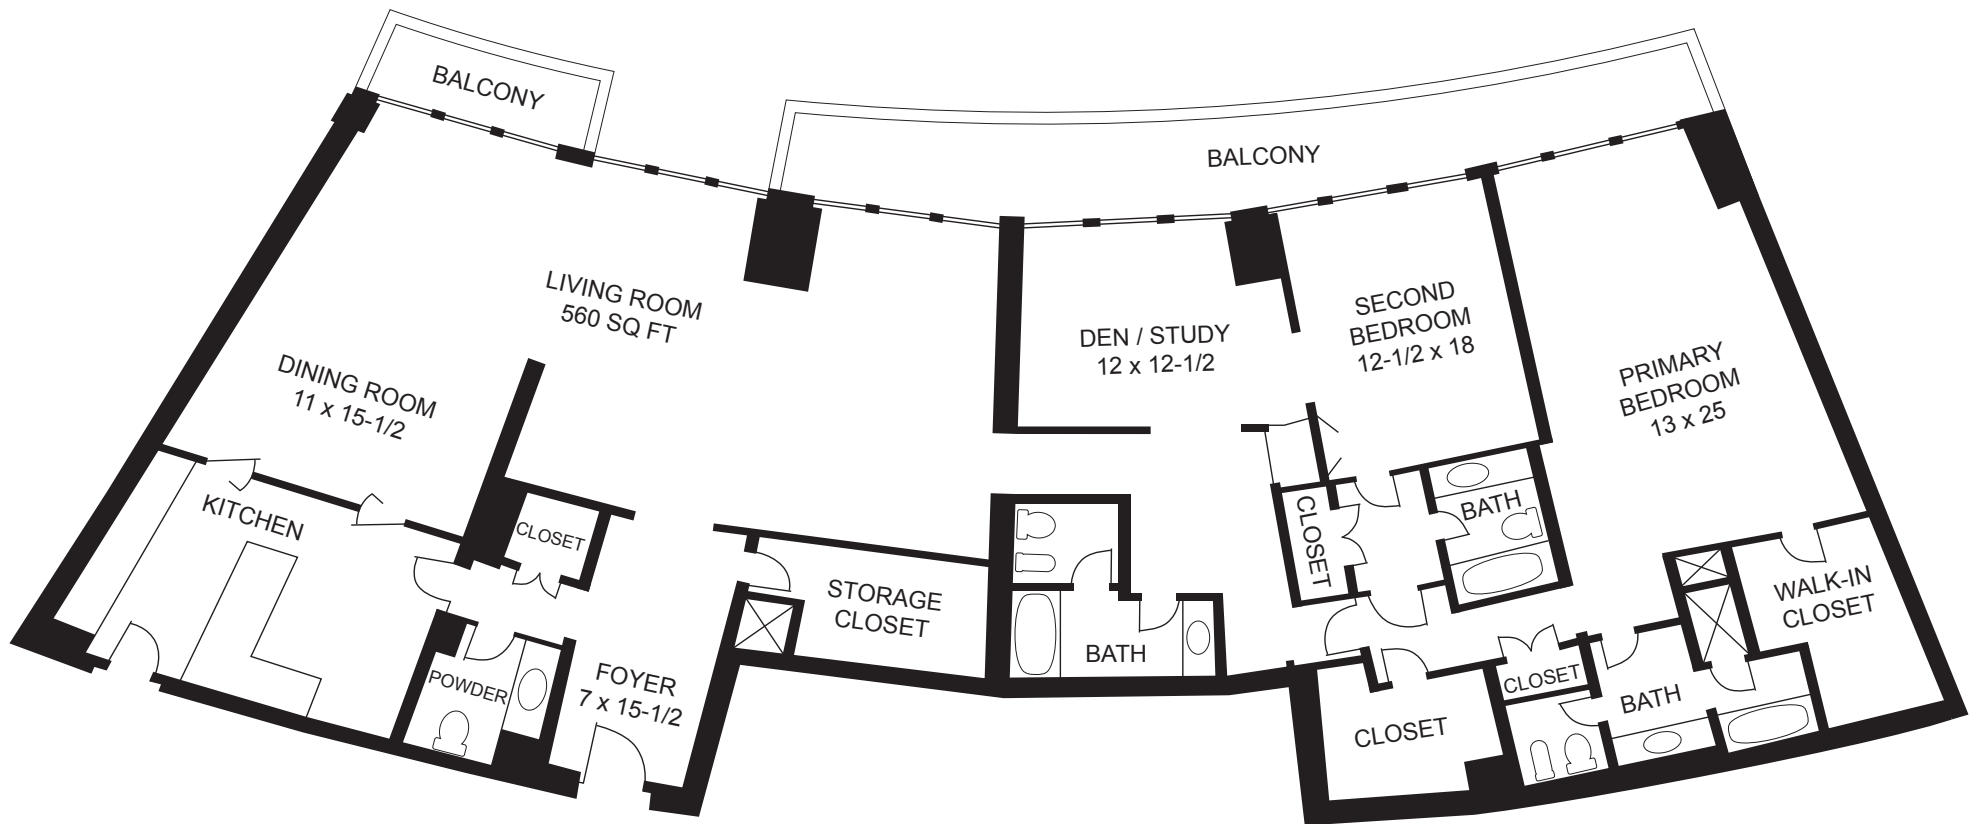

321 WATERGATE SOUTH

3,036 SQUARE FEET
FLOOR PLAN IS APPROXIMATE

Over 50 Years of Real Estate Experience

CALL GIGI WINSTON BROKER, GRI®
(202) 333-4167
winstonre.com