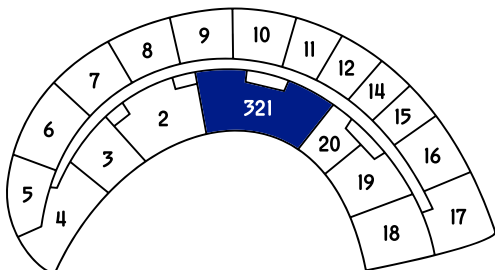

321 WATERGATE SOUTH

3,036 SQUARE FEET
FLOOR PLAN IS APPROXIMATE

Over 50 Years of Real Estate Experience

CALL GIGI WINSTON BROKER, GRI®
(202) 333-4167
winstonre.com