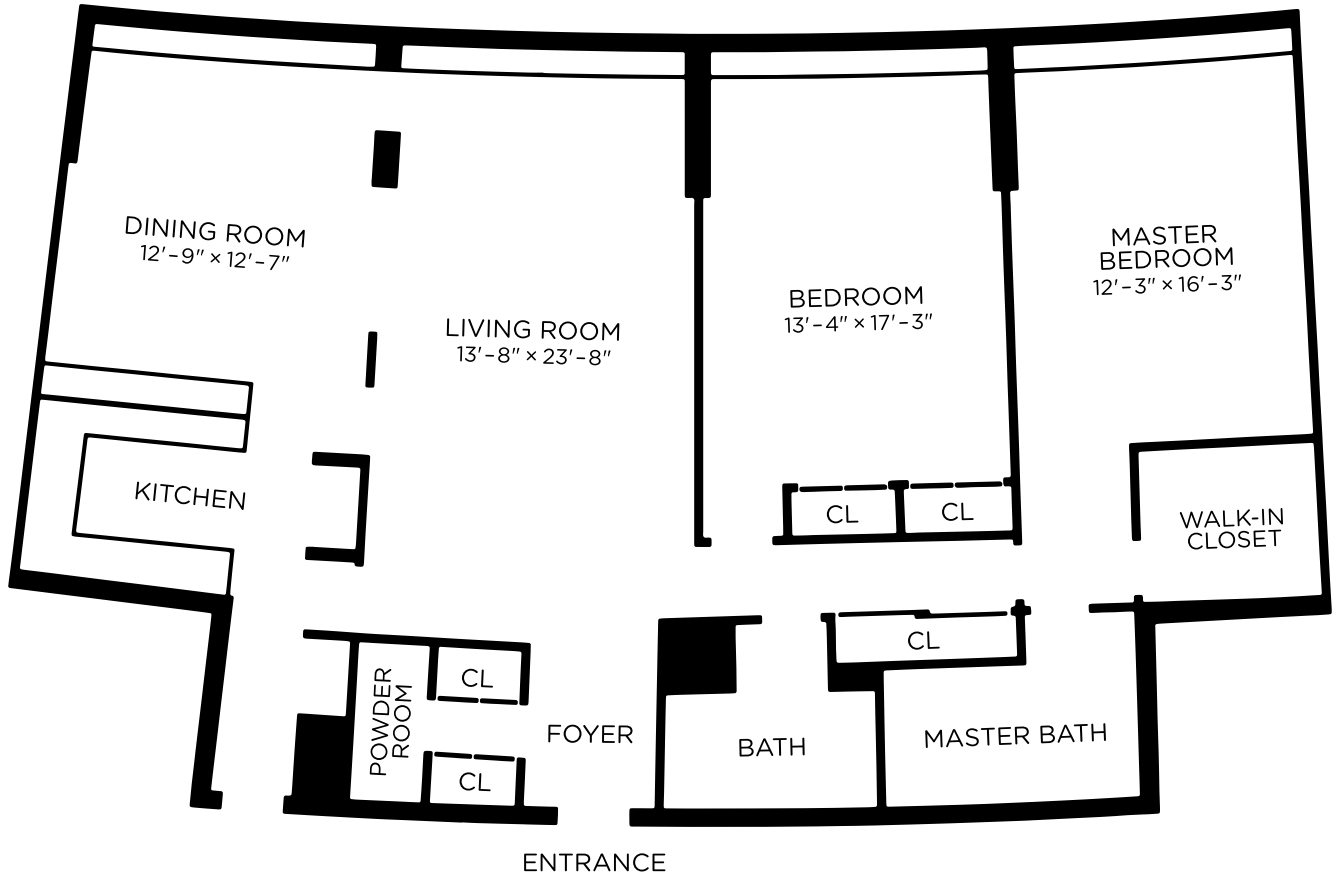

2E-N WATERGATE EAST

1,720 SQUARE FEET
FLOOR PLAN IS APPROXIMATE

Over 50 Years of Real Estate Experience

CALL GIGI WINSTON BROKER, GRI®
(202) 333-4167
winstonre.com