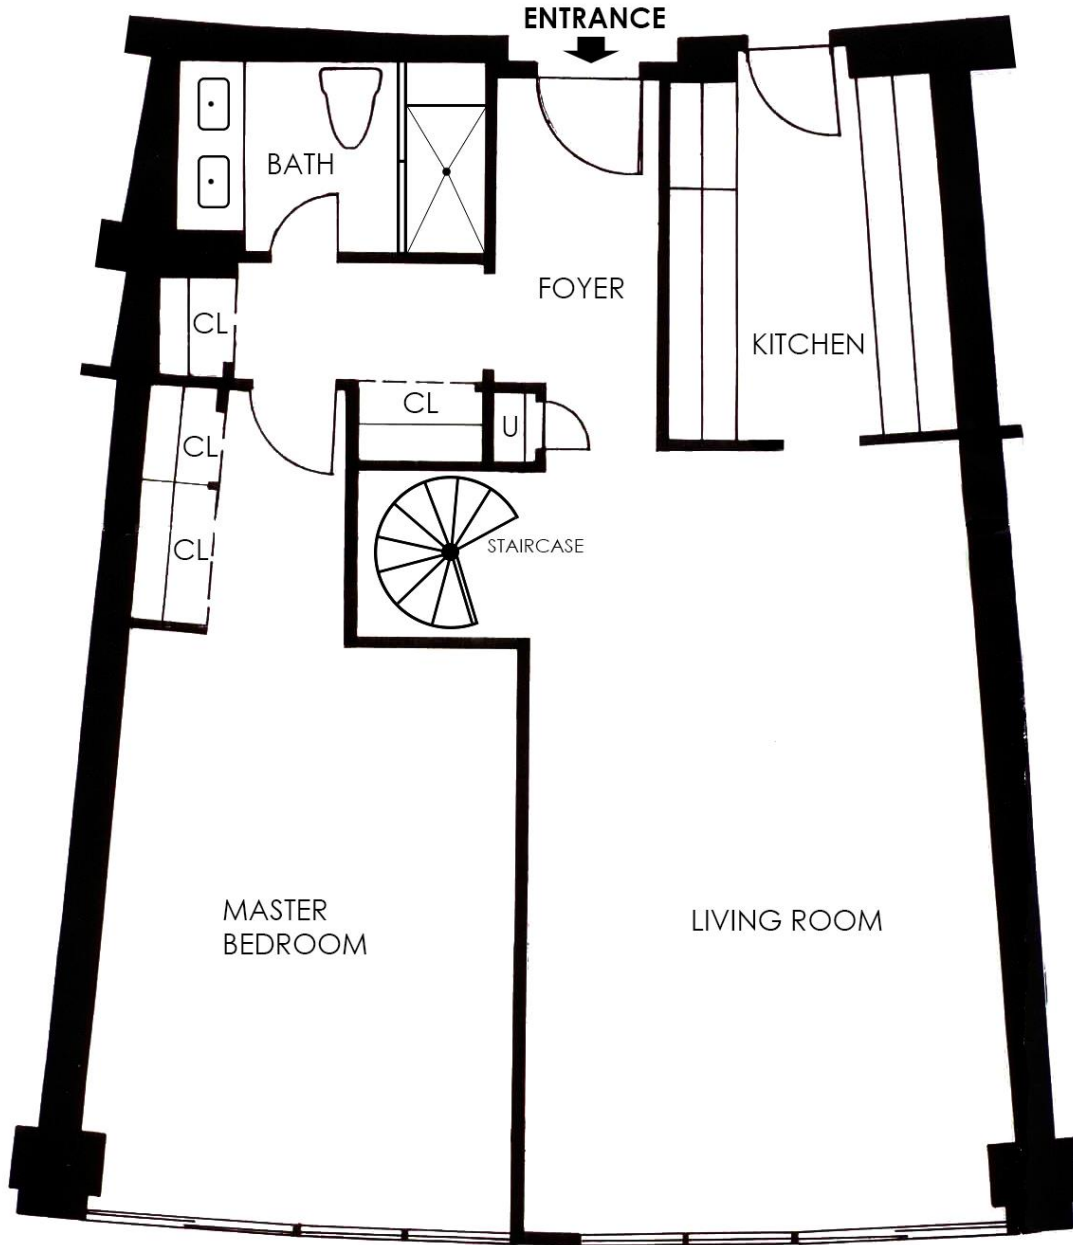

## PH1512 WATERGATE SOUTH

700 New Hampshire Avenue NW, Washington DC 20037

(FLOOR PLAN IS APPROXIMATE)