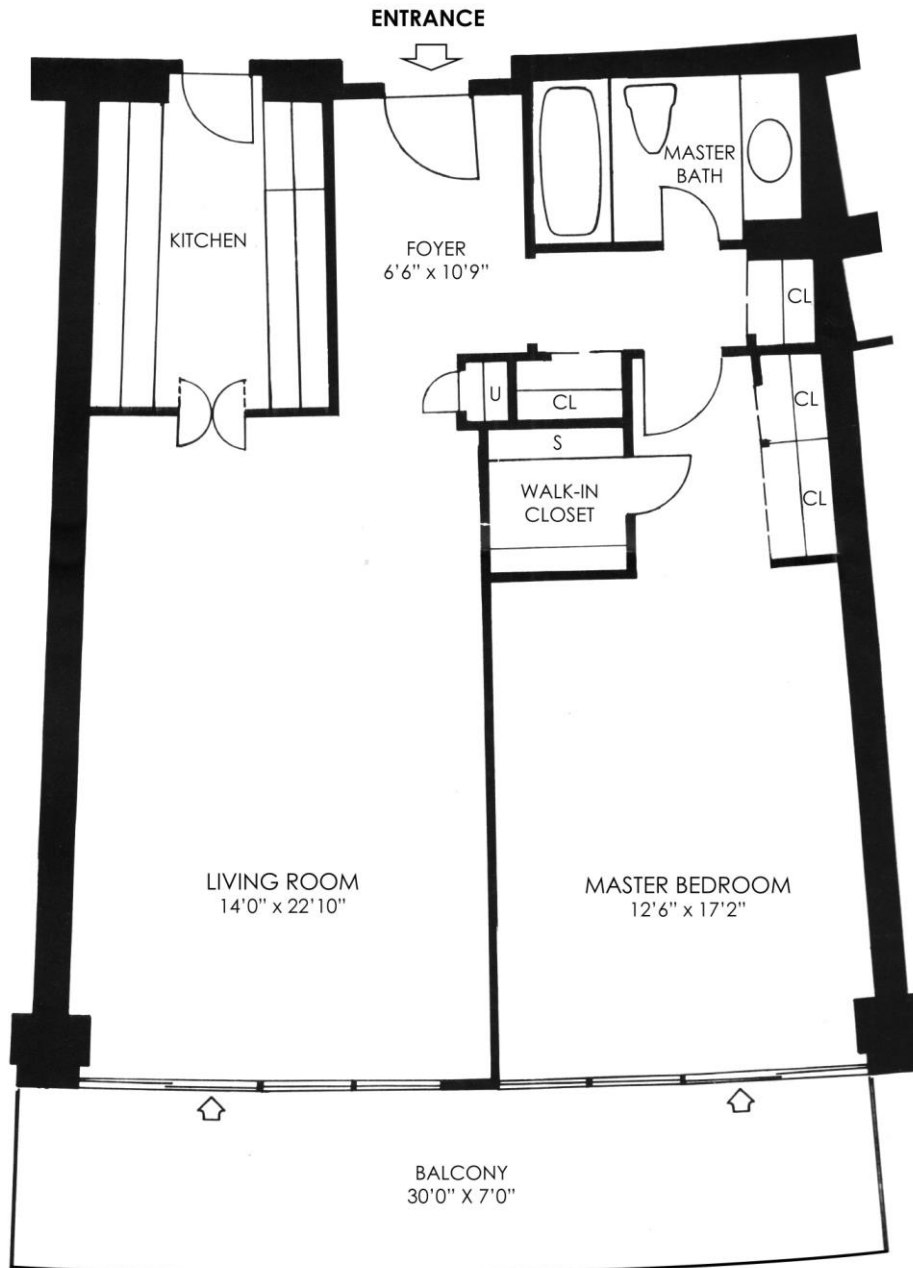

## 1015 WATERGATE SOUTH

700 New Hampshire Ave. NW, Washington DC 20037

(FLOOR PLAN IS APPROXIMATE)