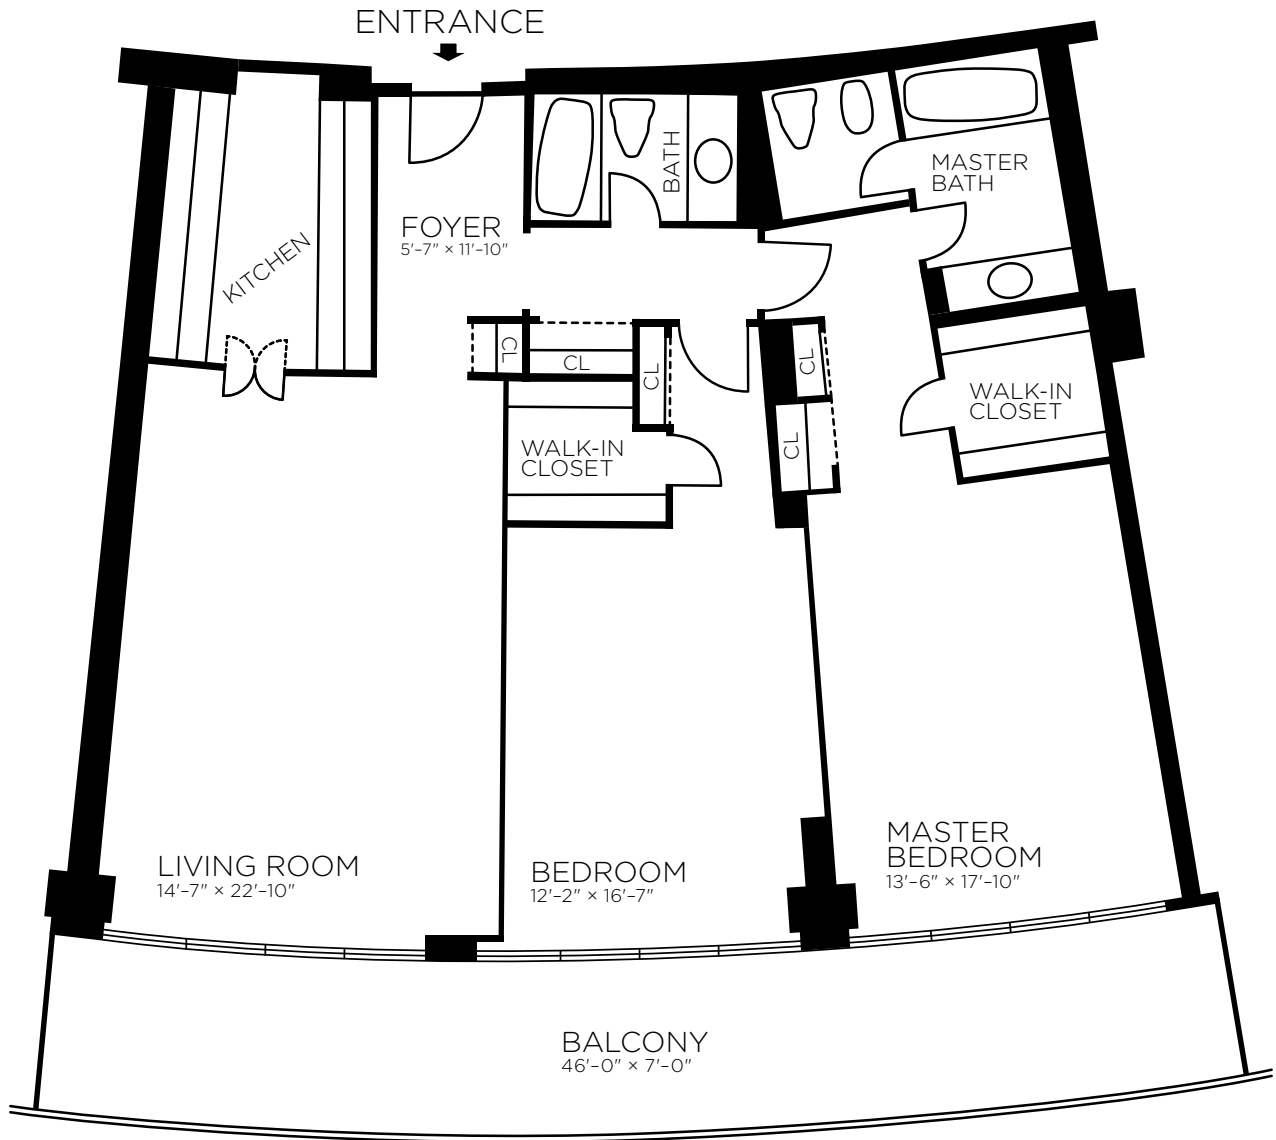

1010 WATERGATE SOUTH

1,338 SQUARE FEET

ORIGINAL FLOOR PLAN
FLOOR PLAN IS APPROXIMATE

Over 50 Years of Real Estate Experience

CALL GIGI WINSTON BROKER, GRI®
(202) 333-4167
winstonre.com