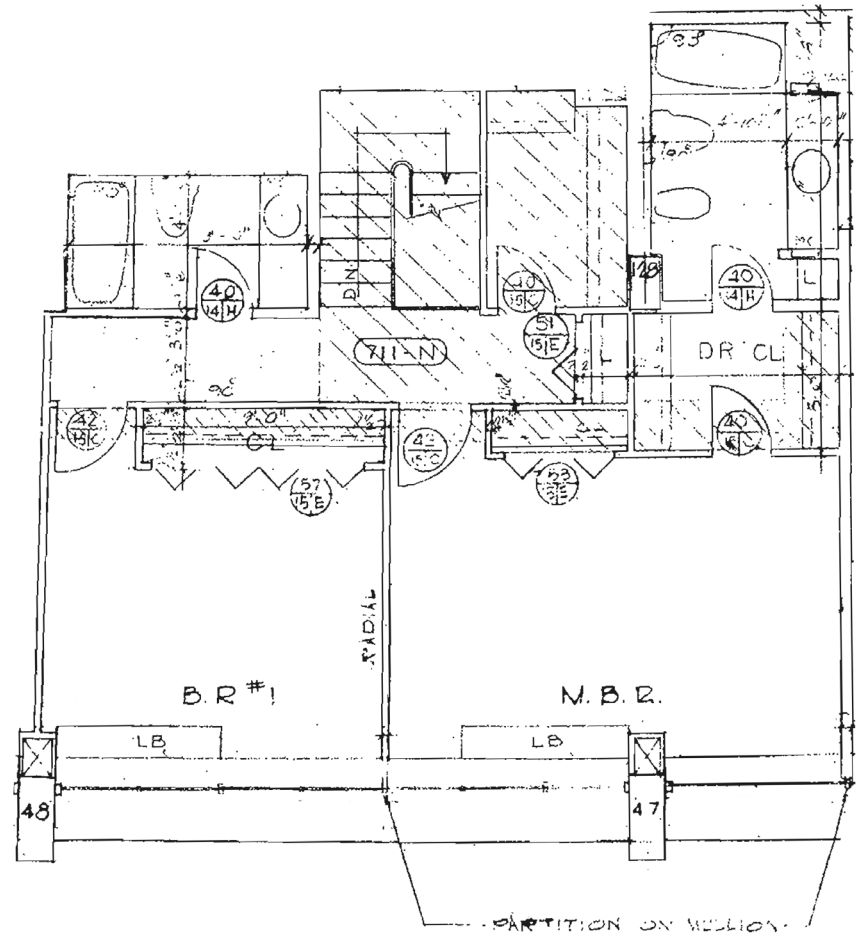

711-N

WATERGATE EAST

1,630 Square Feet

ORIGINAL FLOORPLANS

Over 50 Years of Real Estate Experience

Call Gigi Winston - Broker/Realtor®
(202) 333-4167 | winstonrealestate@winstonre.com