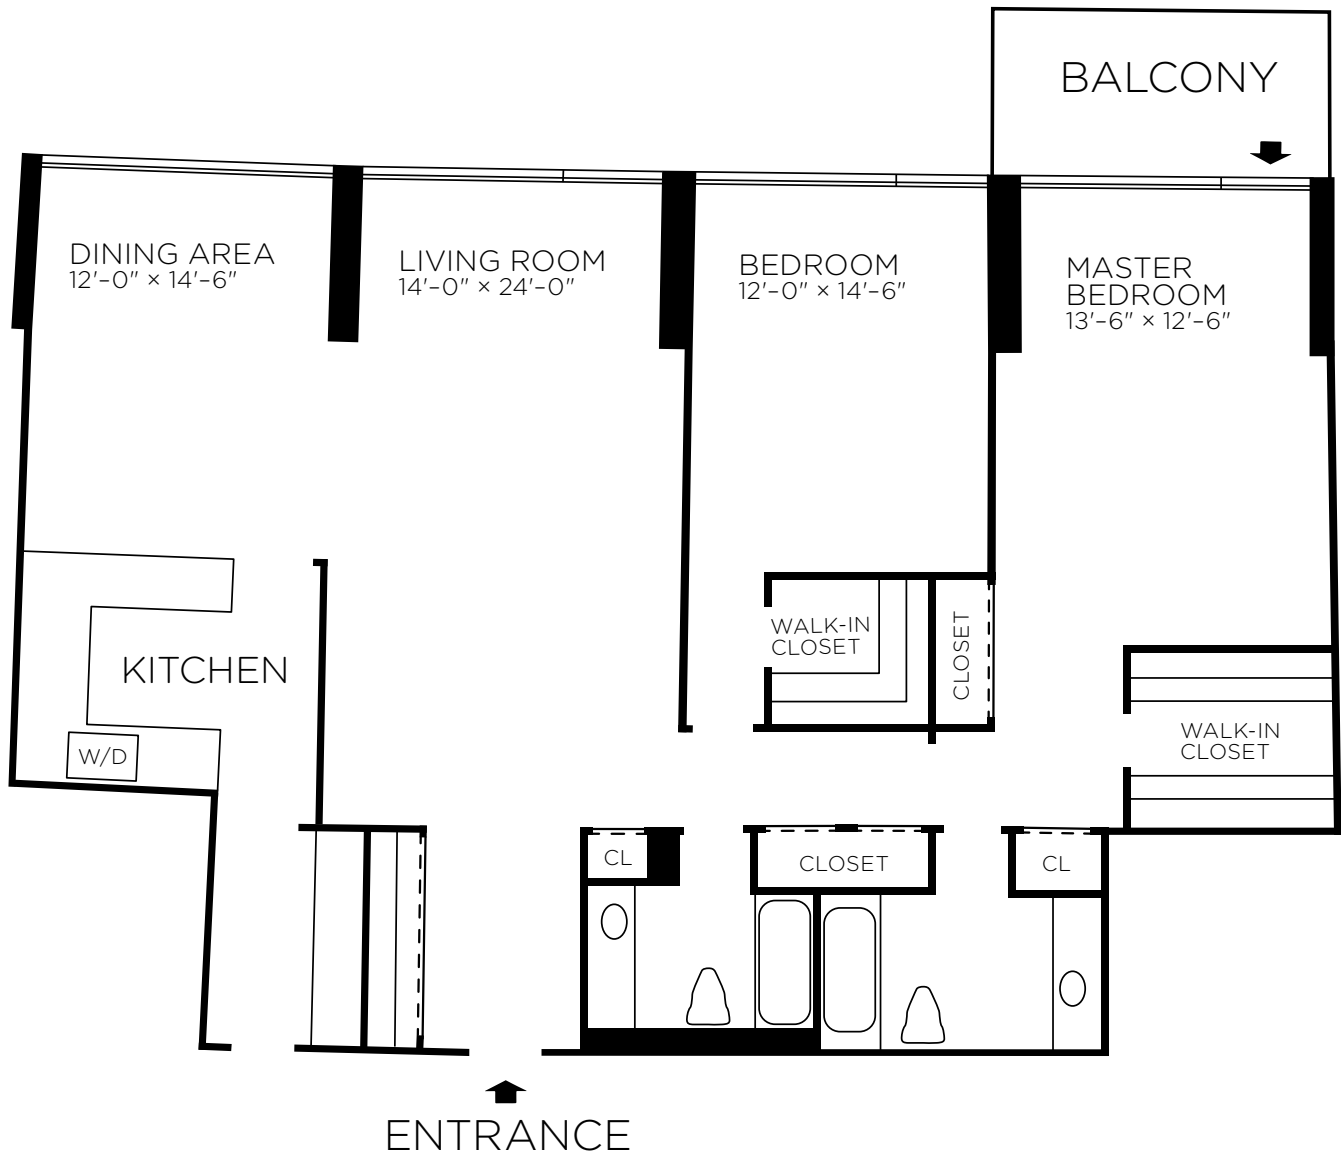

603-N WATERGATE EAST

1,565 SQUARE FEET
FLOOR PLAN IS APPROXIMATE

Over 50 Years of Real Estate Experience

CALL GIGI WINSTON BROKER, GRI®
(202) 333-4167
winstonre.com