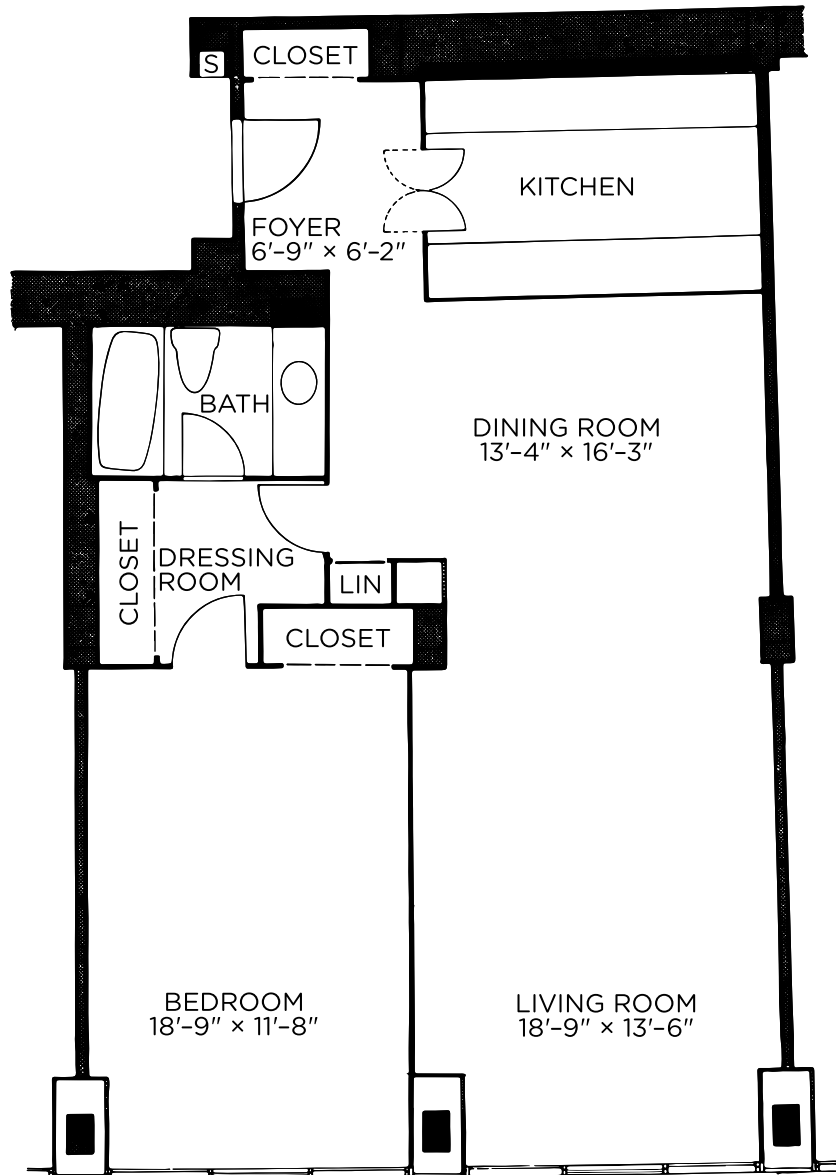

1108 WATERGATE WEST

1,030 SQUARE FEET
FLOOR PLAN IS APPROXIMATE

Over 50 Years of Real Estate Experience

CALL GIGI WINSTON BROKER, GRI®
(202) 333-4167
winstonre.com