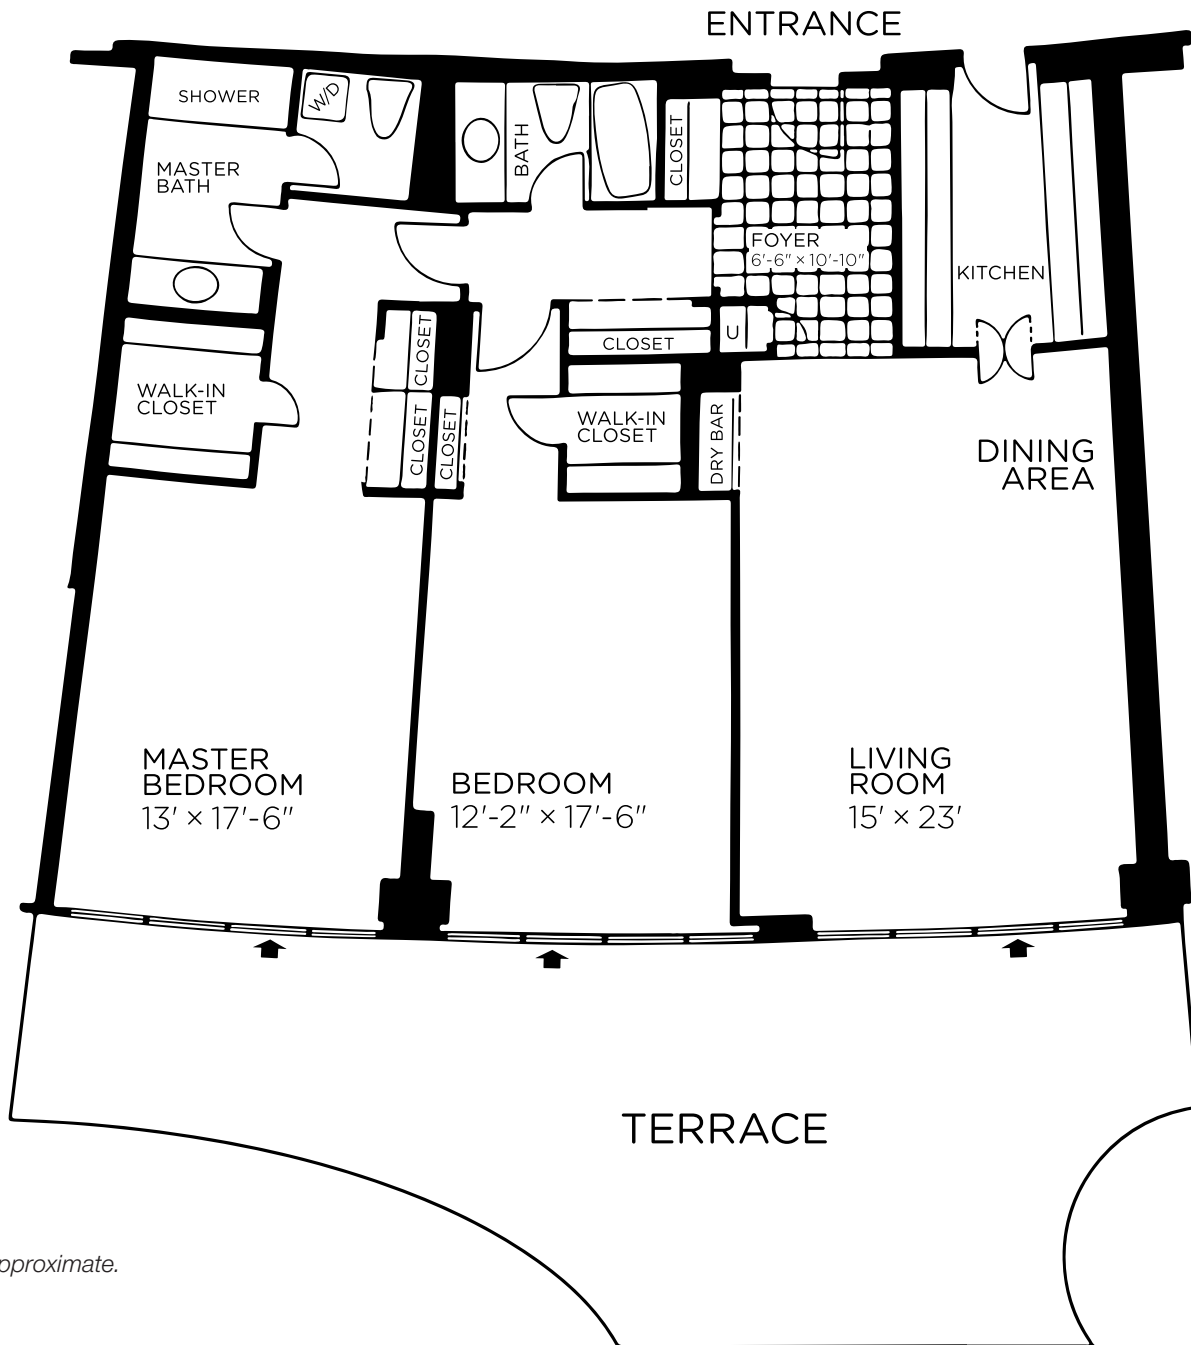

516 WATERGATE SOUTH

1,428 SQUARE FEET

*Floor plan is approximate.

Over 50 Years of Real Estate Experience

Call Gigi Winston – Broker, GRI®
#1 On-Site Watergate Specialists!

(202) 333-4167
winstonre.com