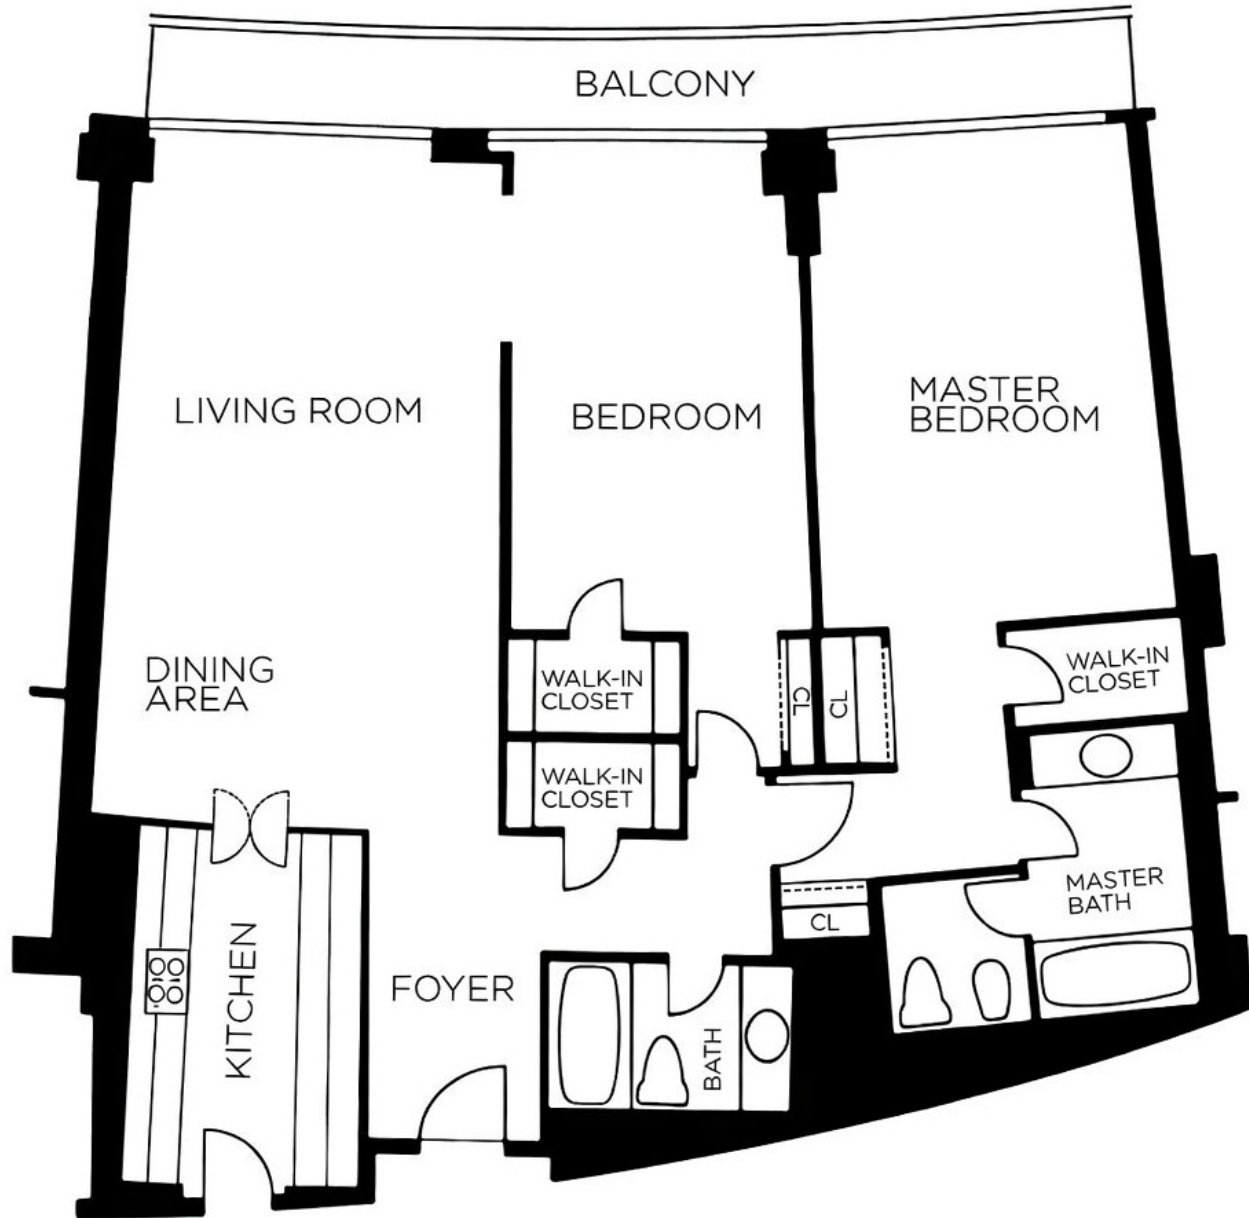

303 WATERGATE SOUTH

1,333 SQUARE FEET

FLOOR PLAN IS APPROXIMATE

Over 50 Years of Real Estate Experience

CALL GIGI WINSTON BROKER, GRI®
(202) 333-4167
winstonre.com