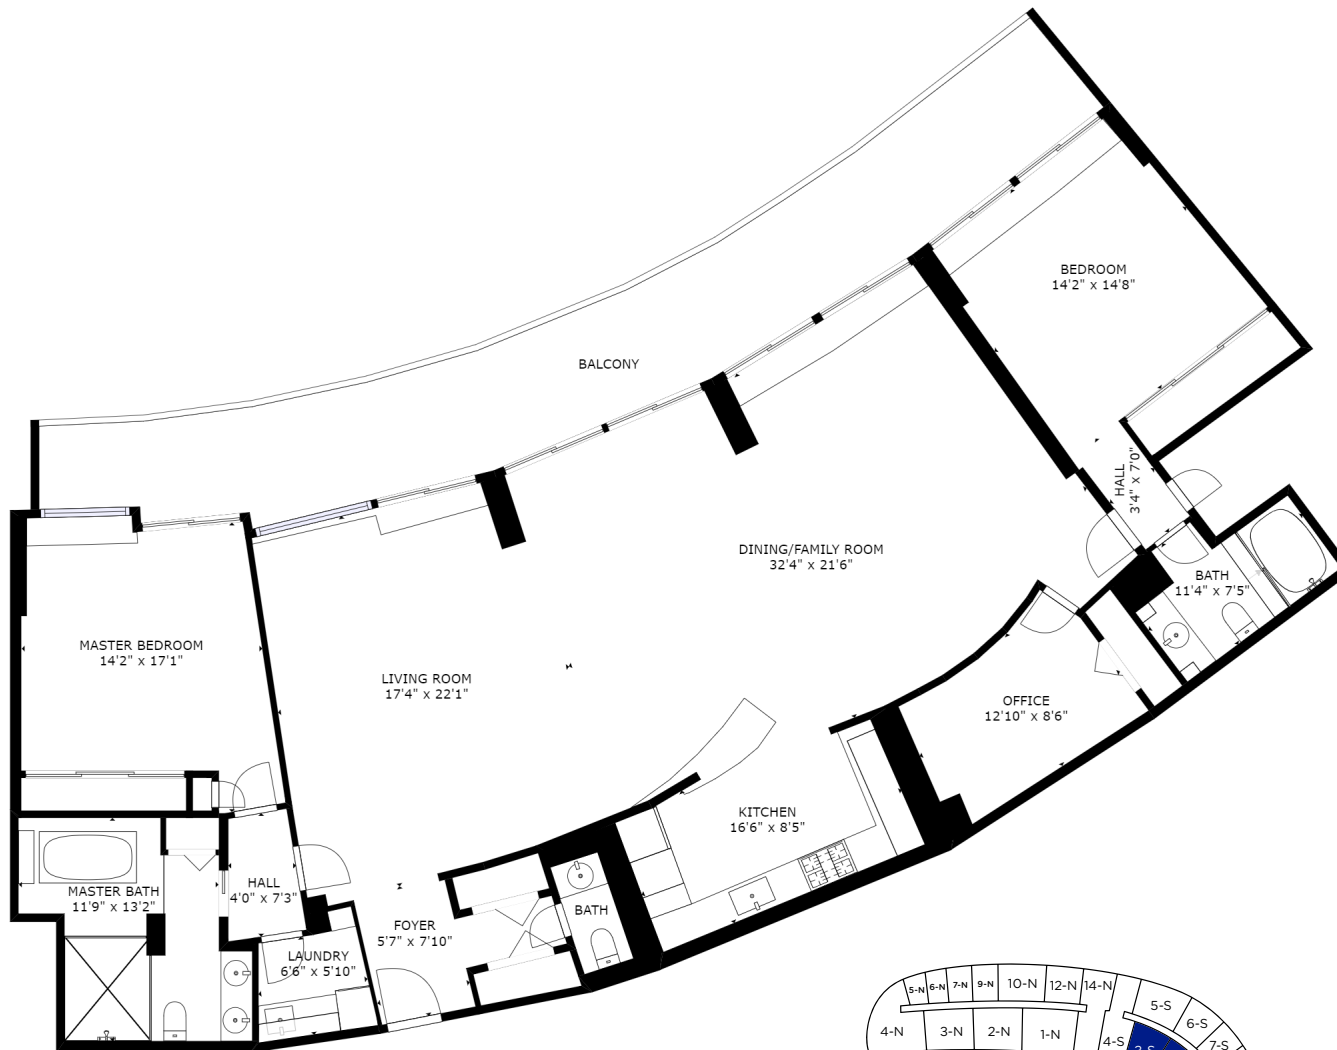

1102/1103-S WATERGATE EAST

2,428 SQUARE FEET
FLOOR PLAN IS APPROXIMATE

Over 50 Years of Real Estate Experience

CALL GIGI WINSTON BROKER, GRI®
(202) 333-4167
winstonre.com