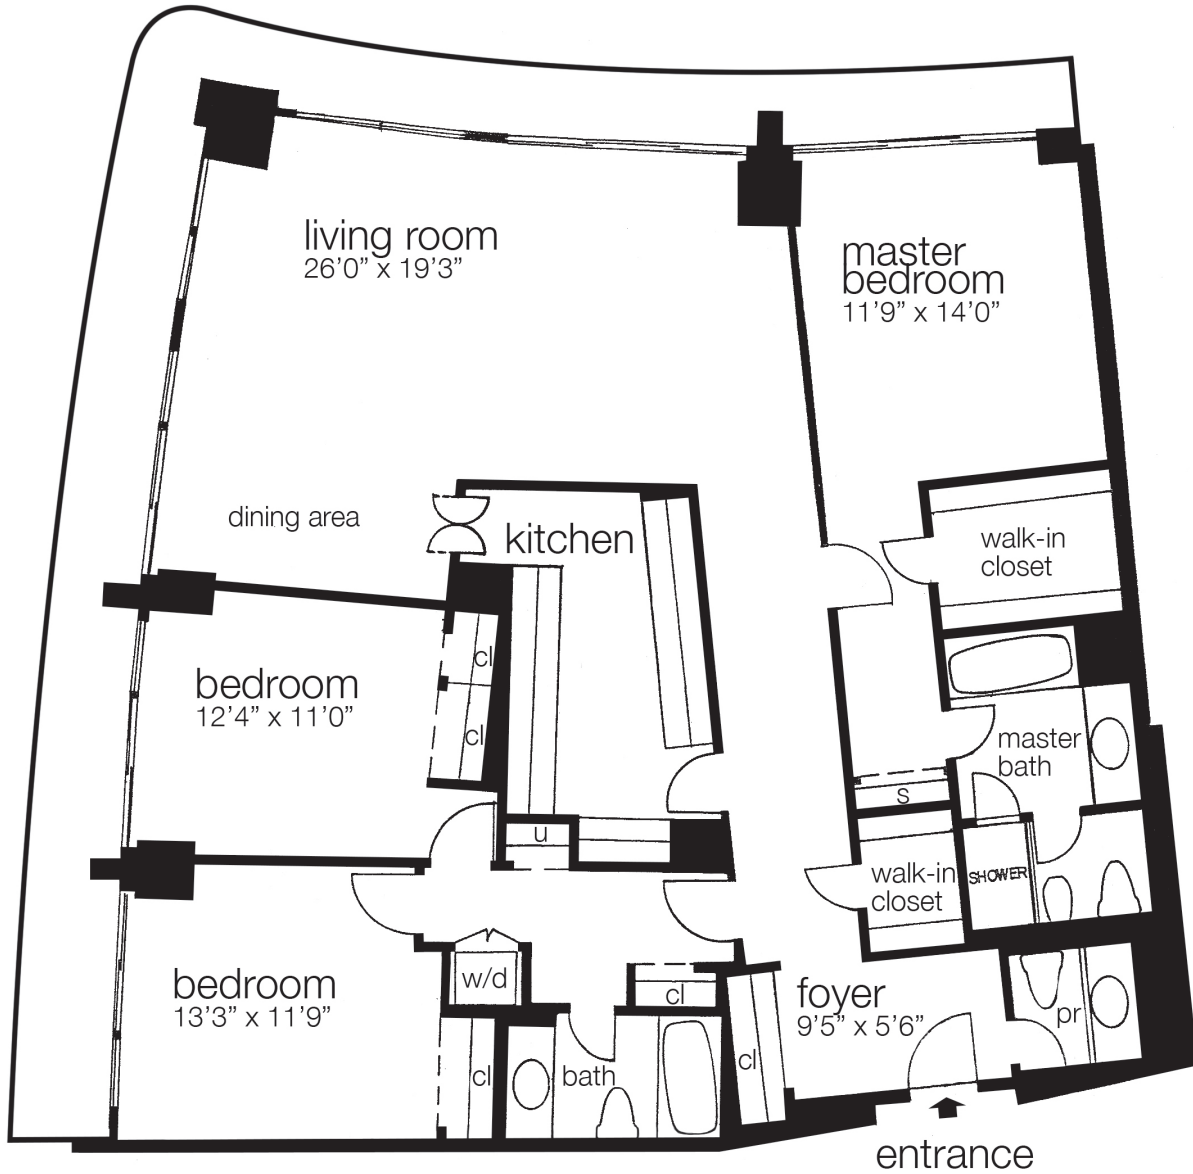

818

WATERGATE SOUTH

1,683 Square Feet

Floor plan is approximate*

Over 50 Years of Real Estate Experience

Call Gigi Winston - Broker/Realtor®

(202) 333-4167 | winstonrealestate@winstonre.com