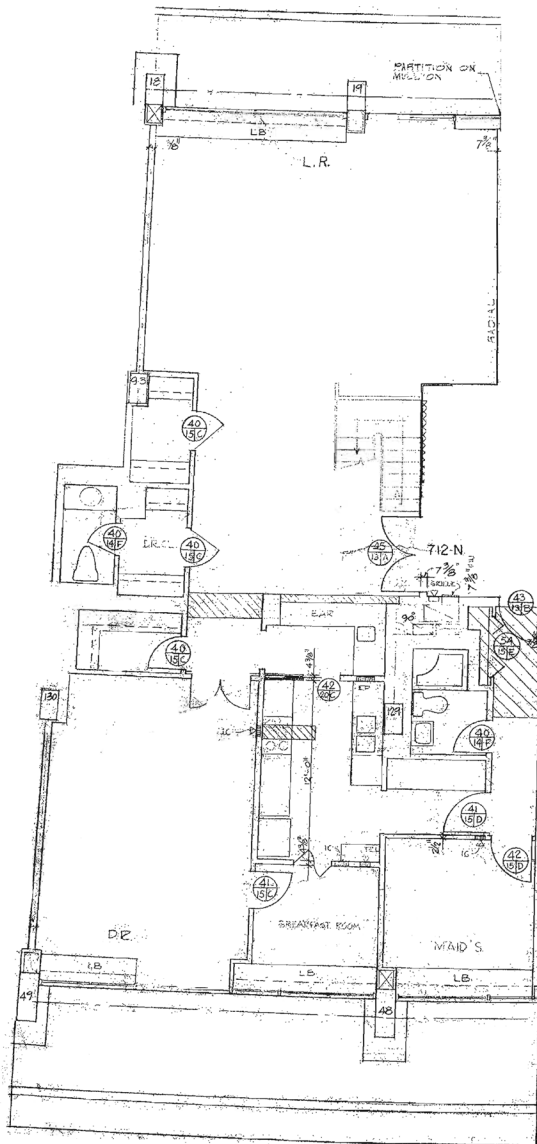

712-N

WATERGATE EAST

3,150 Square Feet

LOWER LEVEL

UPPER LEVEL

ORIGINAL FLOORPLANS

Floorplan is approximate & not drawn to scale

Over 50 Years of Real Estate Experience