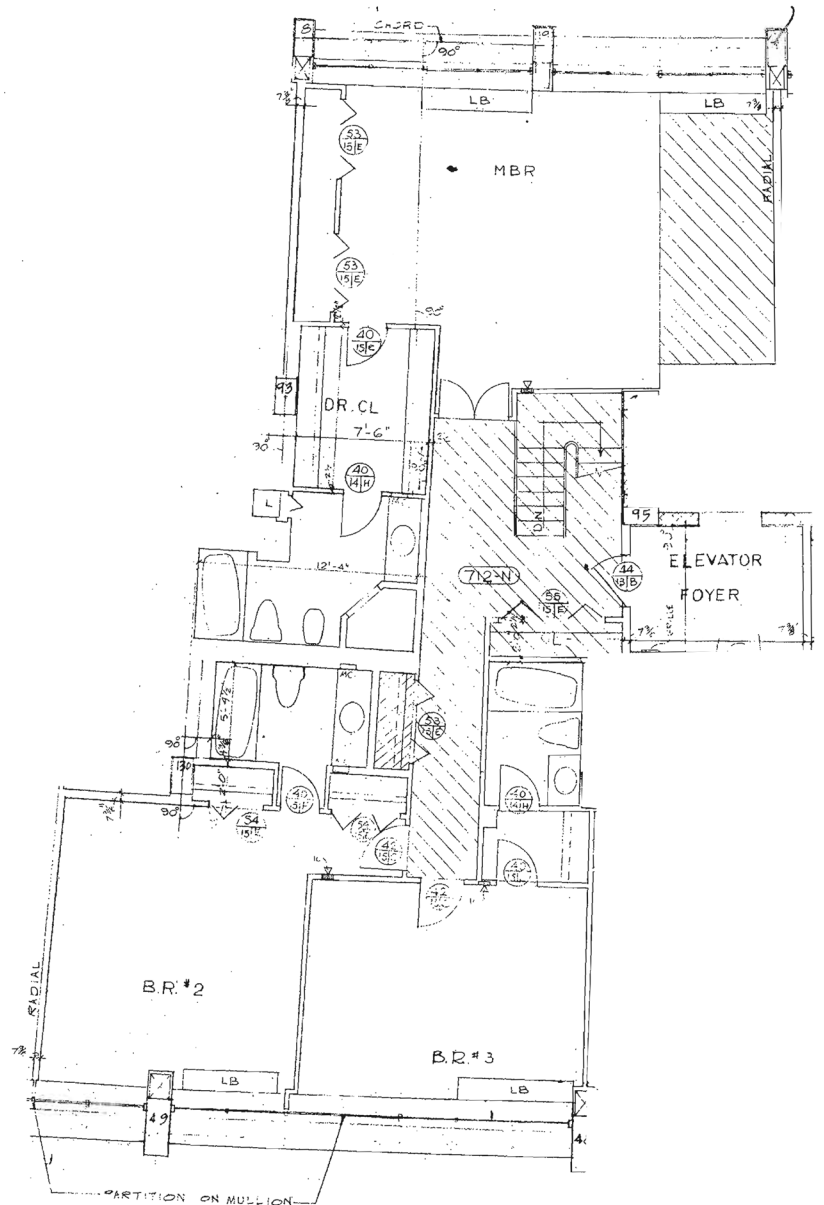

712-N

WATERGATE EAST

3,150 Square Feet

LOWER LEVEL

UPPER LEVEL

ORIGINAL FLOORPLANS

Floorplan is approximate & not drawn to scale

Over 50 Years of Real Estate Experience