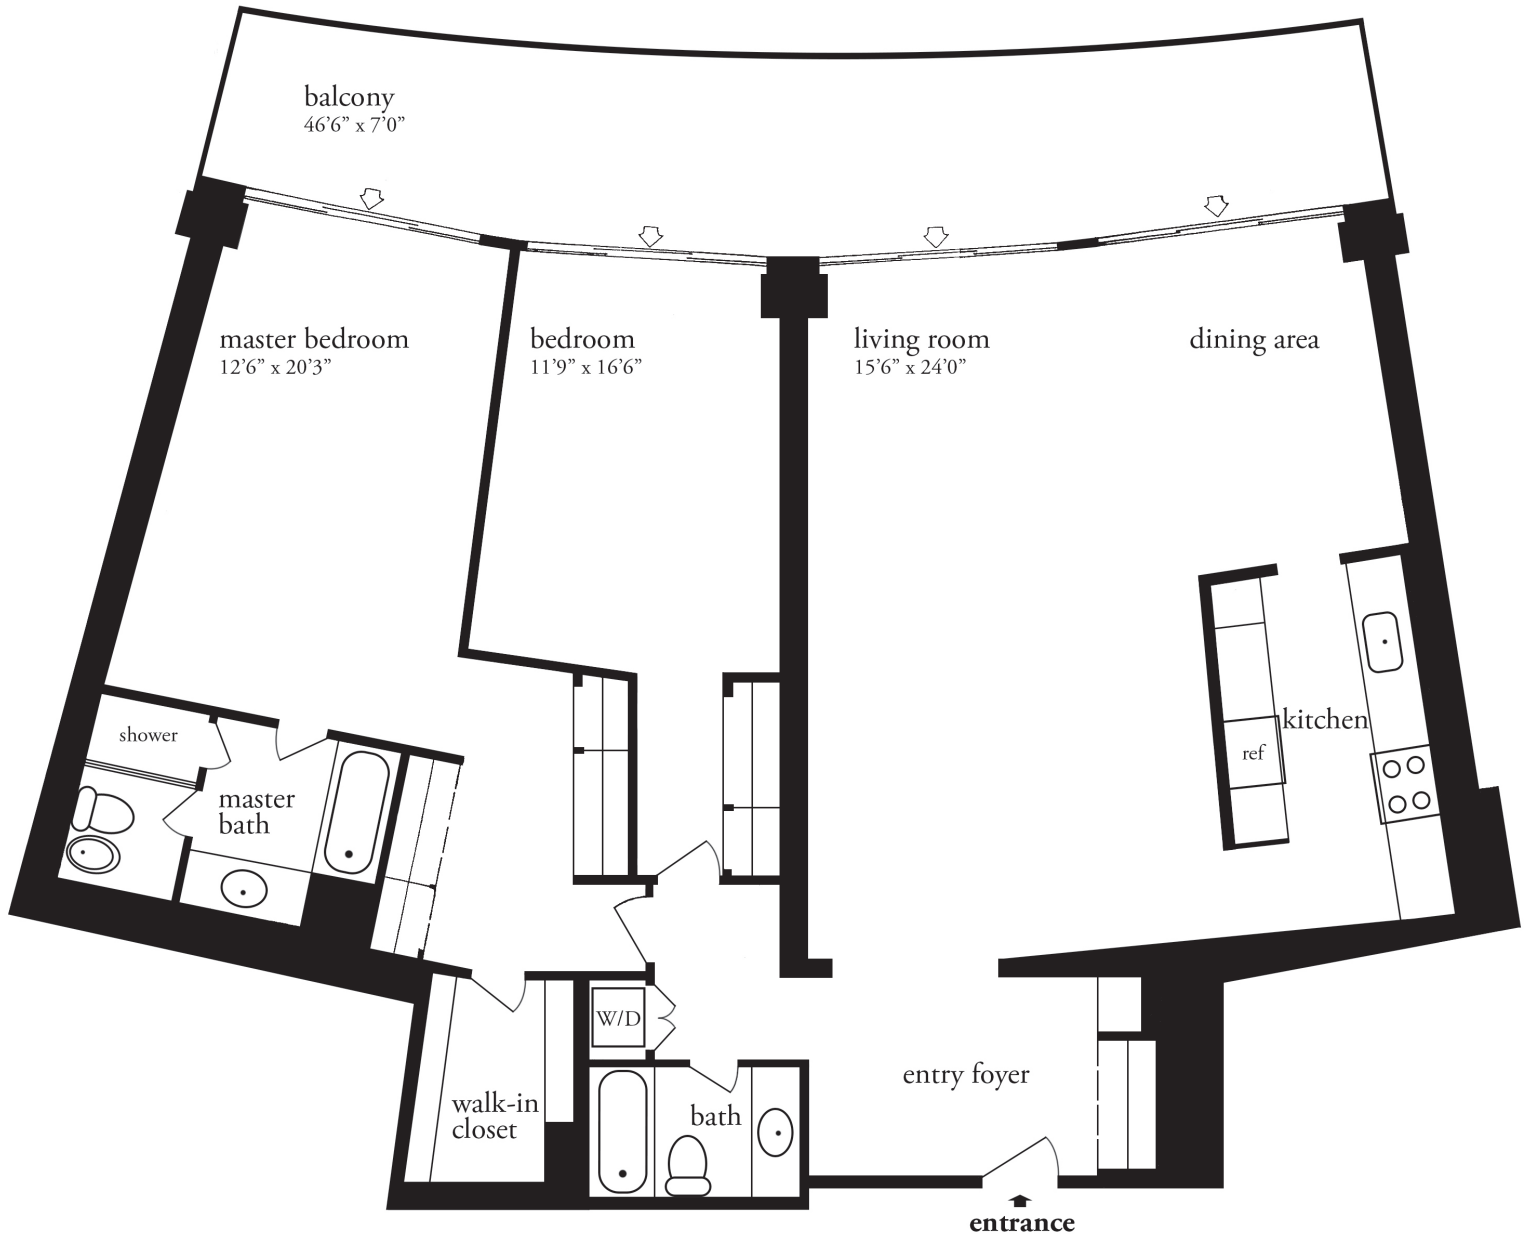

1002

WATERGATE SOUTH

1,836 Square Feet

Floor plan is approximate*

Over 50 Years of Real Estate Experience

Call Gigi Winston - Broker/Realtor®

(202) 333-4167 | winstonrealestate@winstonre.com