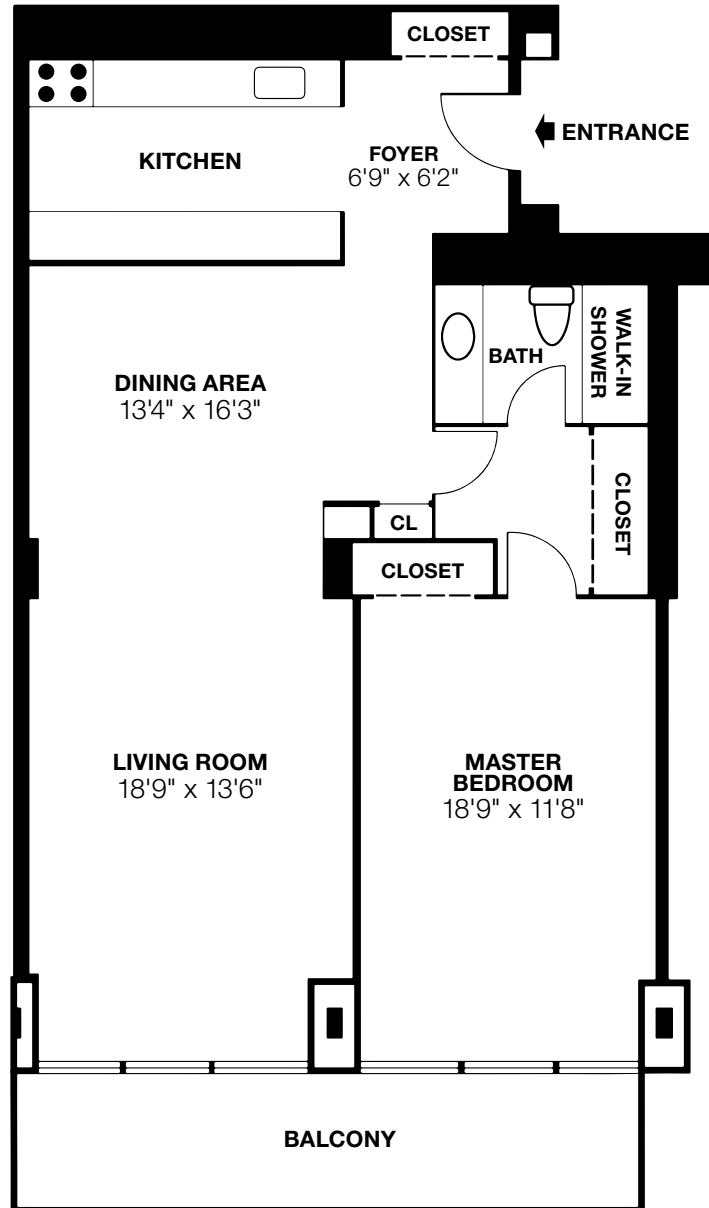

705 WATERGATE WEST

1,045 SQUARE FEET

FLOOR PLAN IS APPROXIMATE.

Over 50 Years of Real Estate Experience

CALL GIGI WINSTON BROKER, GRI®
(202) 333-4167
winstonre.com