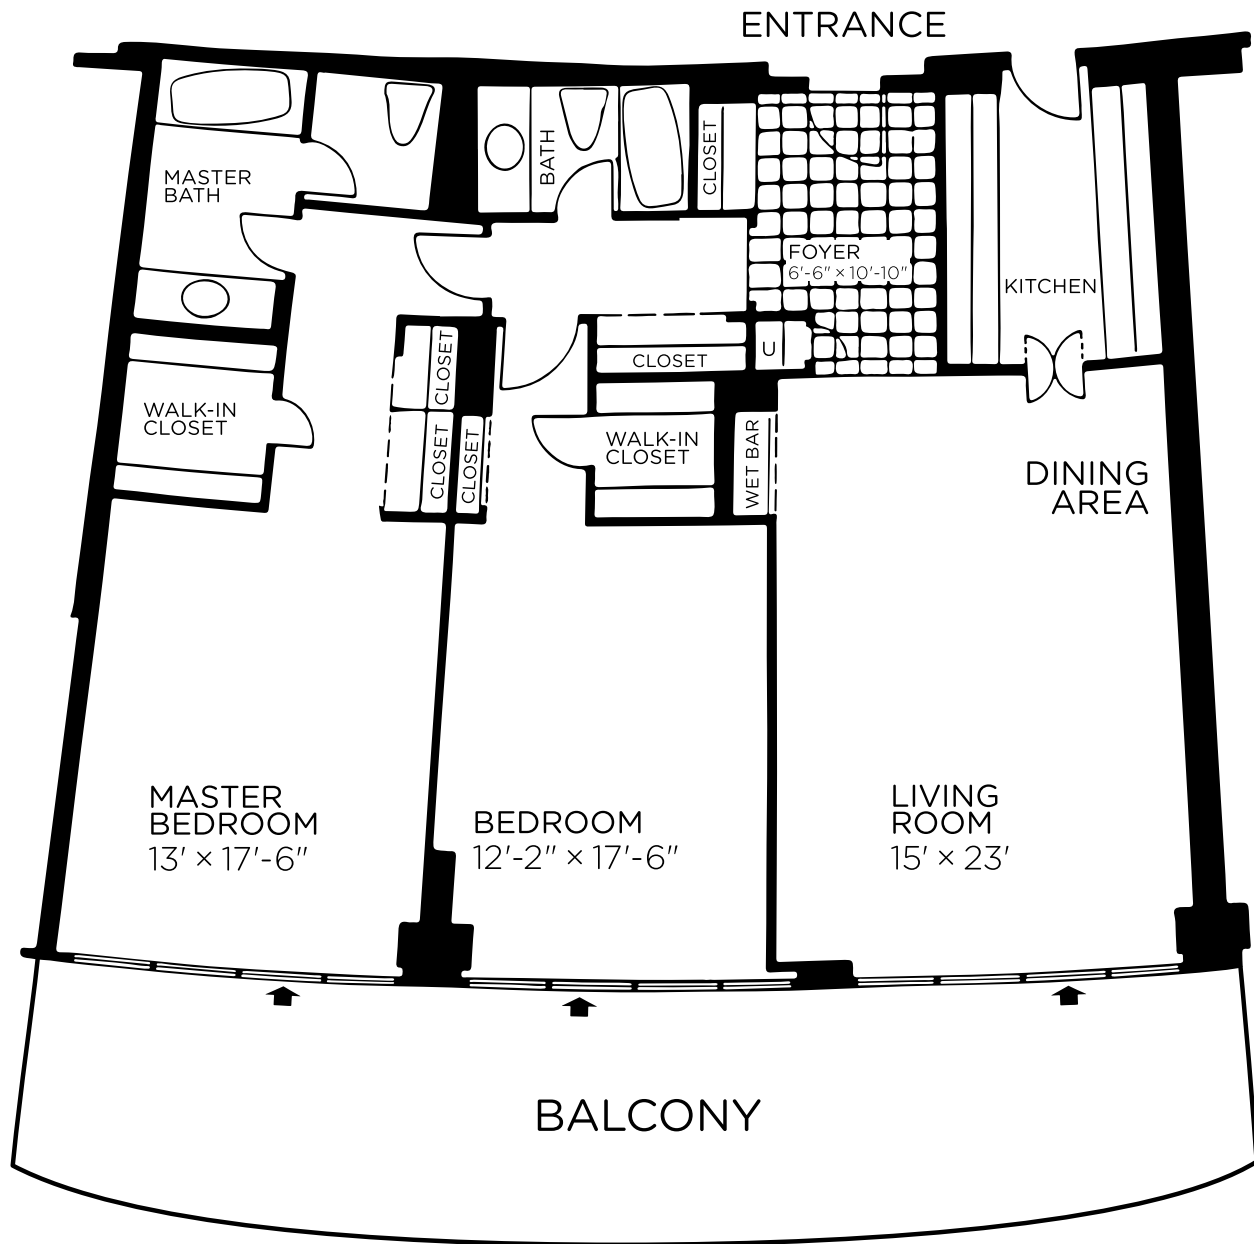

716 WATERGATE SOUTH

1,428 SQUARE FEET

FLOOR PLAN IS APPROXIMATE.

Over 50 Years of Real Estate Experience

CALL GIGI WINSTON BROKER, GRI®
(202) 333-4167
winstonre.com

#1 ON-SITE WATERGATE SPECIALISTS!