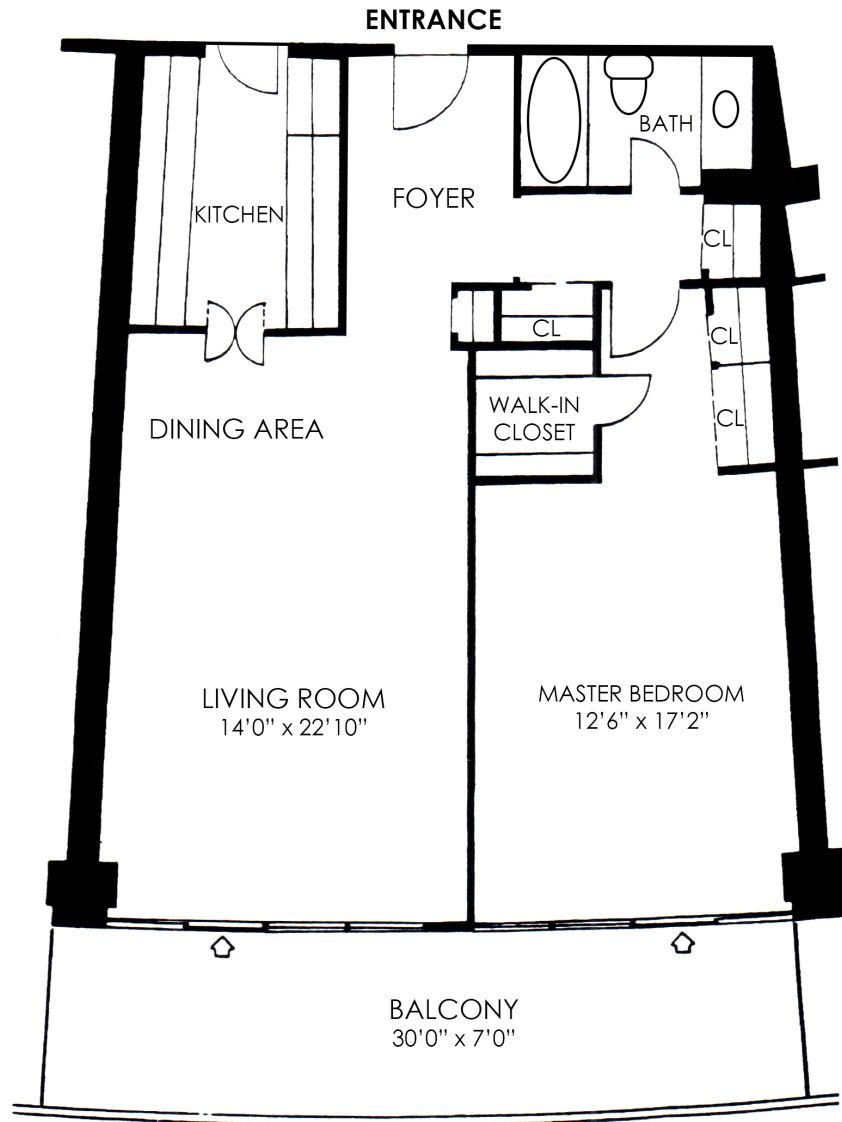

415 WATERGATE SOUTH

932 SQUARE FEET

FLOOR PLAN IS APPROXIMATE.

Over 50 Years of Real Estate Experience

CALL GIGI WINSTON BROKER, GRI®
(202) 333-4167
winstonre.com