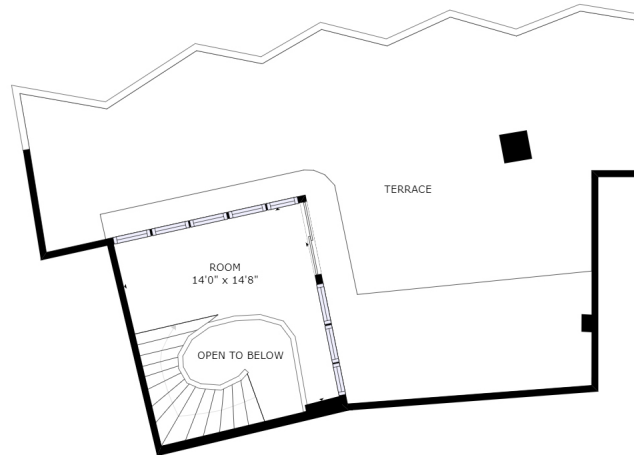

1405-S WATERGATE EAST

3,070 SQUARE FEET
FLOOR PLAN IS APPROXIMATE

Over 50 Years of Real Estate Experience

CALL GIGI WINSTON BROKER, GRI®
(202) 333-4167
winstonre.com