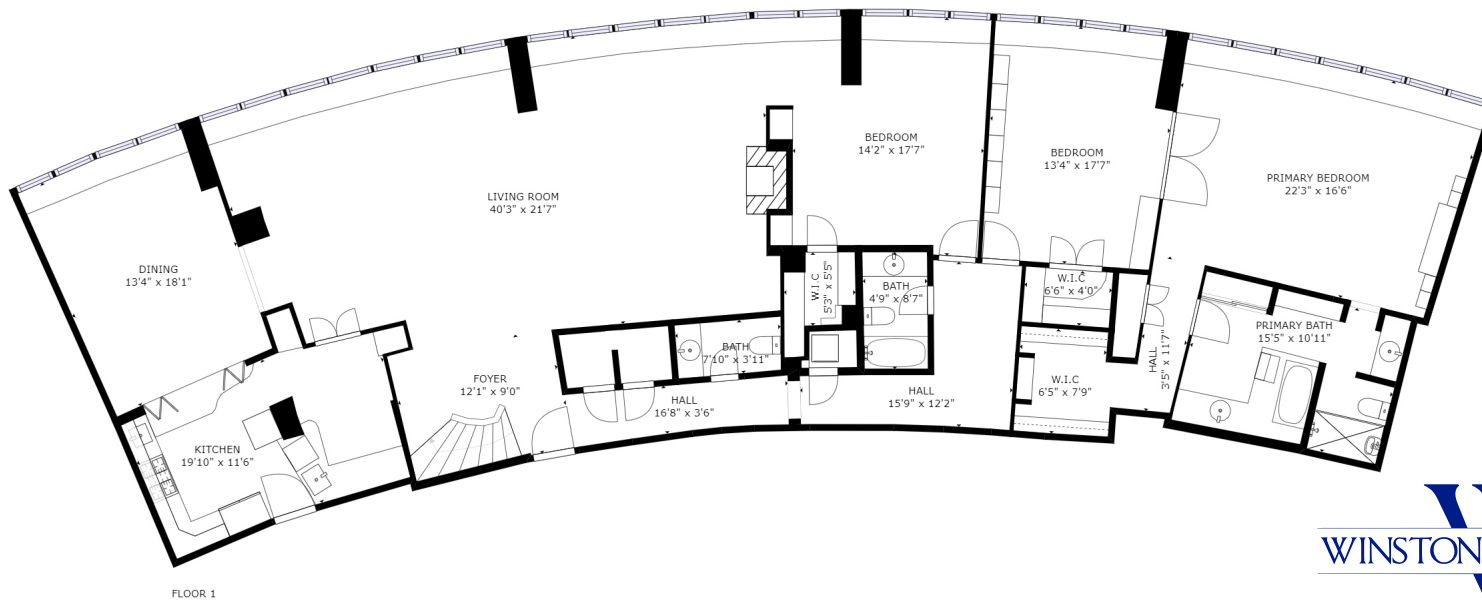

1405-S WATERGATE EAST

3,070 SQUARE FEET
FLOOR PLAN IS APPROXIMATE

Over 50 Years of Real Estate Experience

CALL GIGI WINSTON BROKER, GRI®
(202) 333-4167
winstonre.com