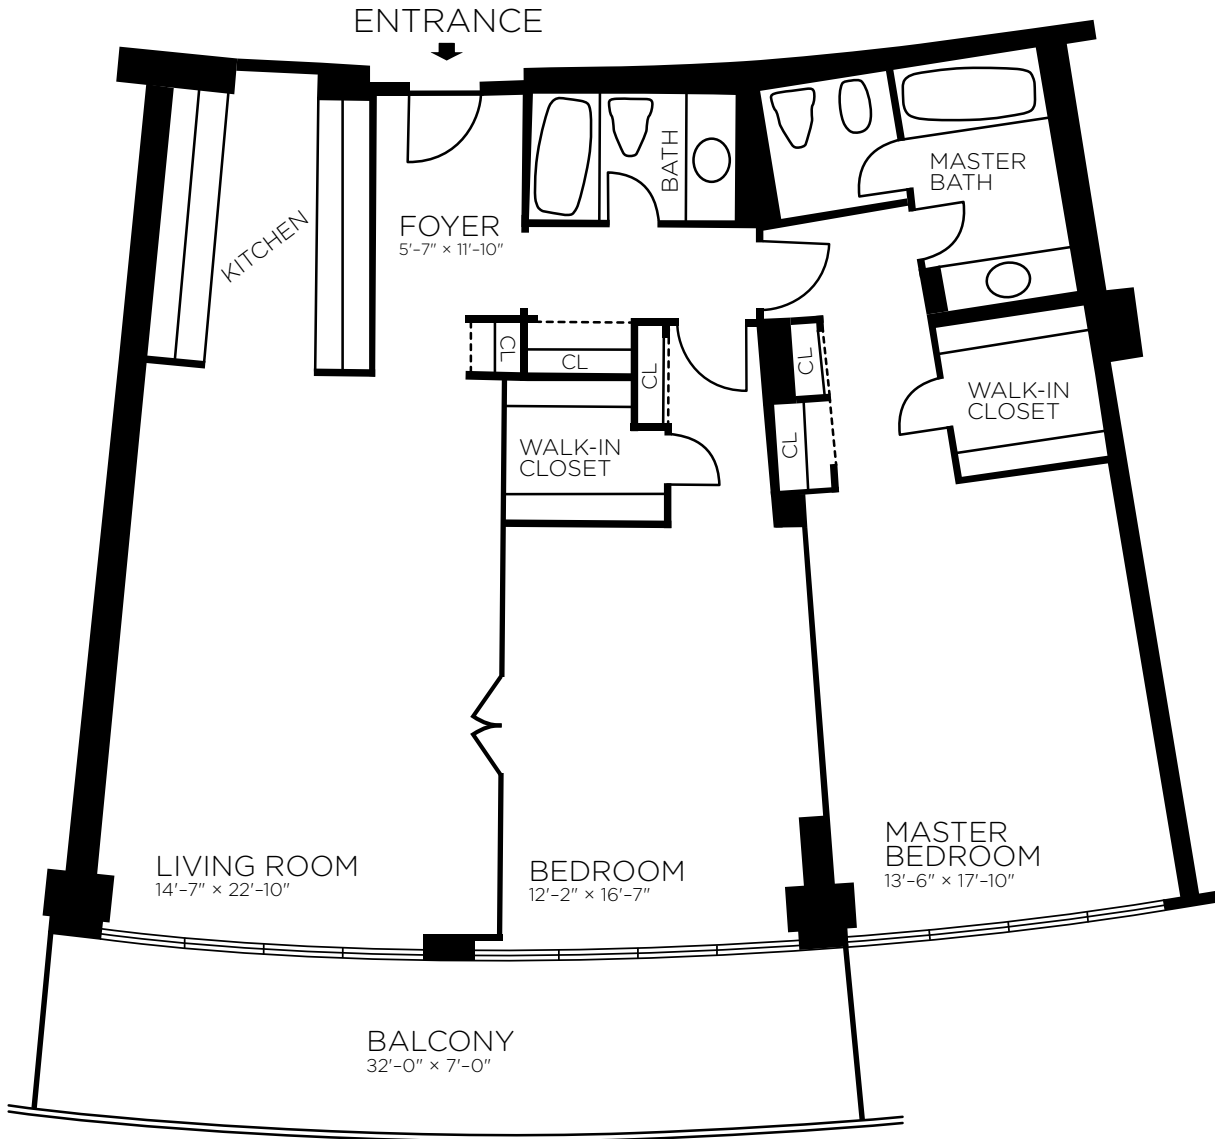

410 WATERGATE SOUTH

1,381 SQUARE FEET
FLOOR PLAN IS APPROXIMATE

Over 50 Years of Real Estate Experience

CALL GIGI WINSTON BROKER, GRI®
(202) 333-4167
winstonre.com