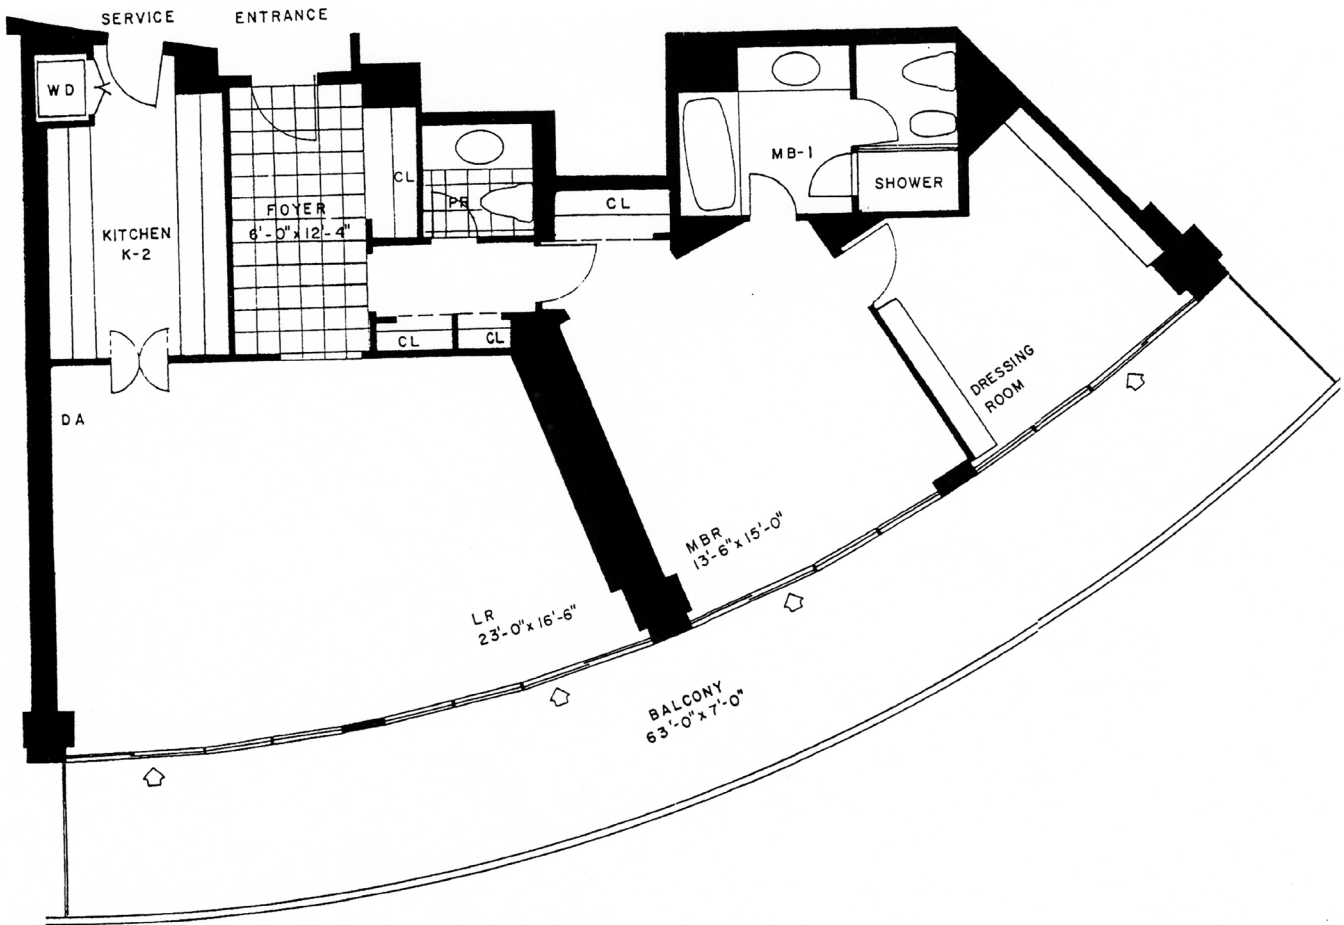

705 WATERGATE SOUTH

1,280 SQUARE FEET

FLOOR PLAN IS APPROXIMATE.

Over 50 Years of Real Estate Experience

CALL GIGI WINSTON BROKER, GRI®
(202) 333-4167
winstonre.com