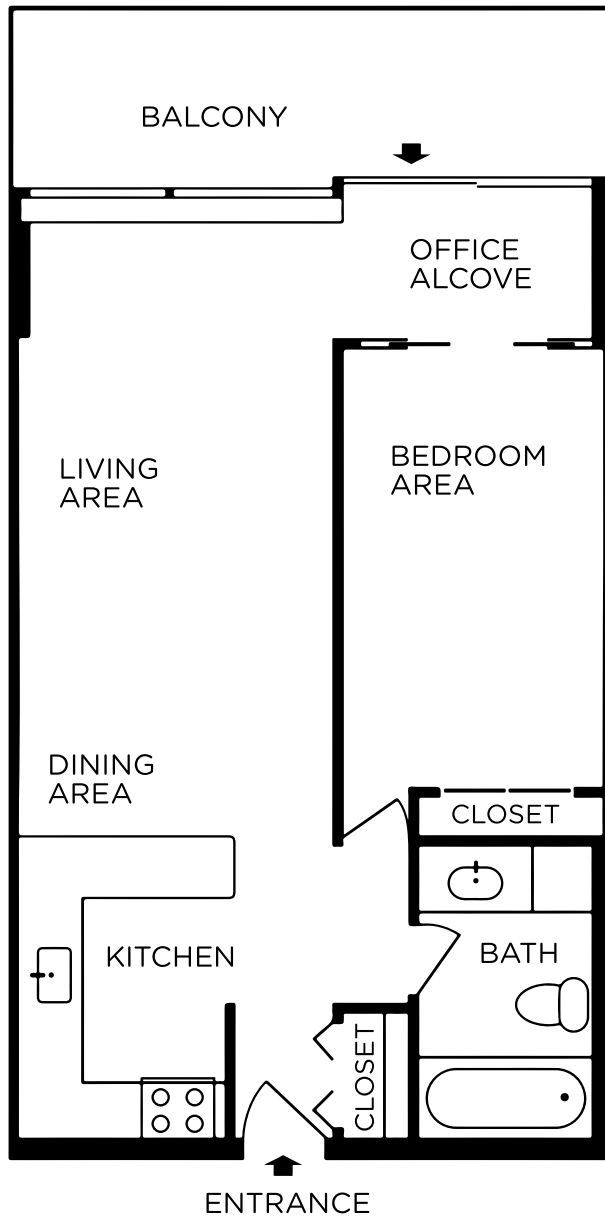

906-N WATERGATE EAST

580 SQUARE FEET

FLOOR PLAN IS APPROXIMATE.

Over 50 Years of Real Estate Experience

CALL GIGI WINSTON BROKER, GRI®
(202) 333-4167
winstonre.com