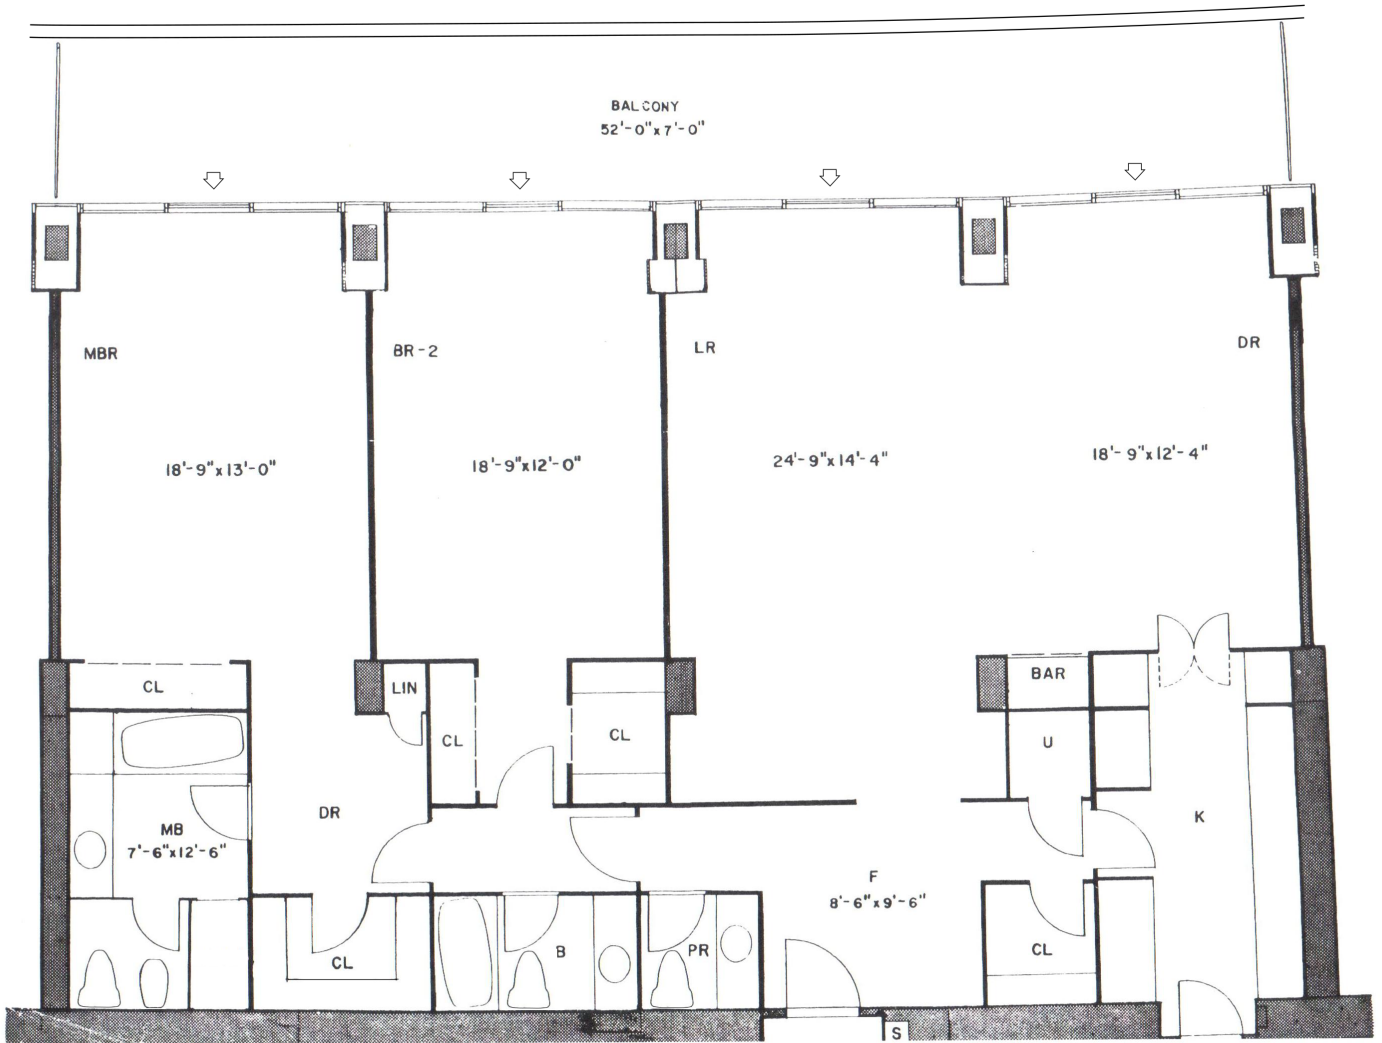

407 WATERGATE WEST

1,880 SQUARE FEET
FLOOR PLAN IS APPROXIMATE

Over 50 Years of Real Estate Experience

CALL GIGI WINSTON BROKER, GRI®
(202) 333-4167
winstonre.com