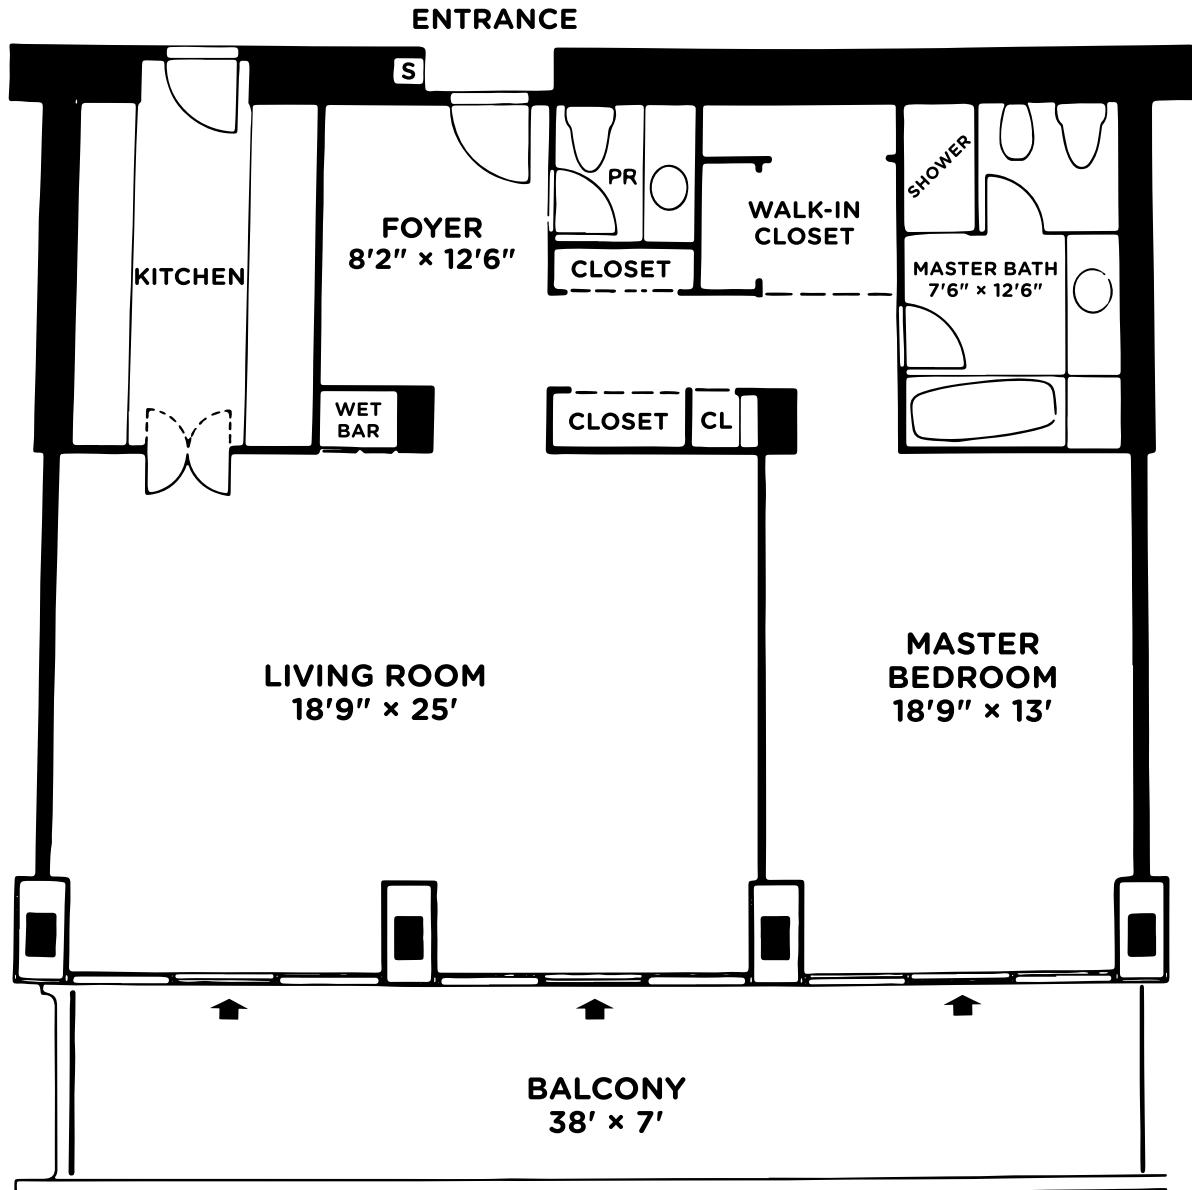

403 WATERGATE WEST

1,290 SQUARE FOOT INTERIOR
FLOOR PLAN IS APPROXIMATE

W
WINSTON REAL ESTATE

Over 50 Years of Real Estate Experience

CALL GIGI WINSTON BROKER, GRI®
(202) 333-4167
winstonre.com